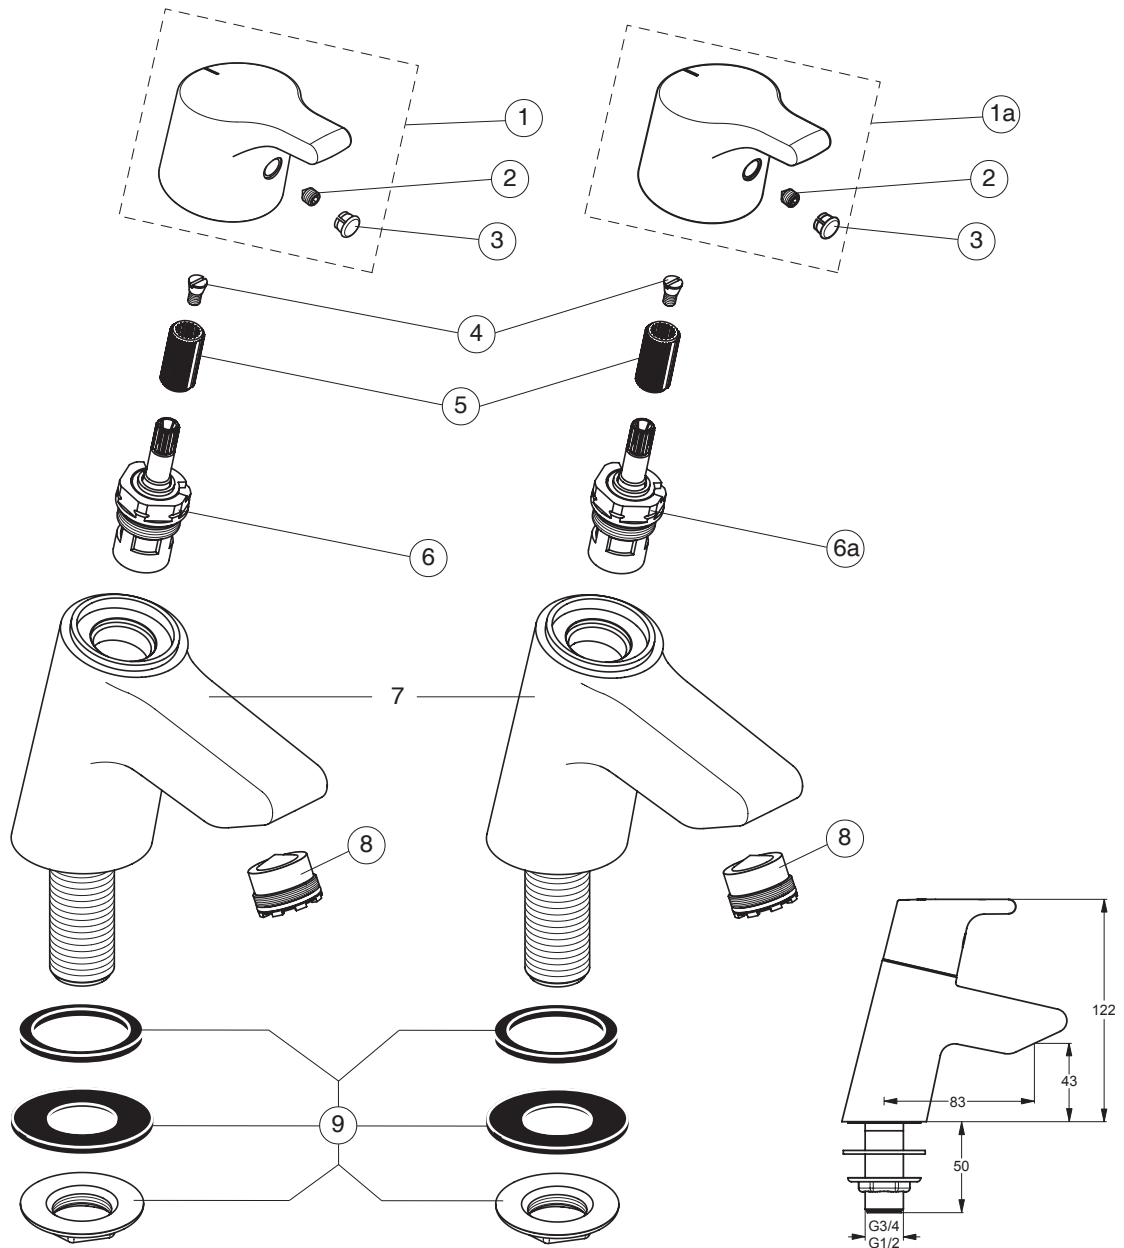

ACTIVE (B8074AA;B8076AA)

Pos.	Signify	Spare parts-Nr.	Quantity	Pos.	Signify	Spare parts-Nr.	Quantity
1	Lever,w/logo ISI-compl. (Red)	B960677AA	1 Pcs.	6a	1/2 se ceramic disc cart cl close	A963003NU	1 Pcs.
1a	Lever,w/logo ISI-compl. (Blue)	B960676AA	1 Pcs.	7	Body pillar tap 3/4		1 Pcs.
2	Screw M5x6	A963667NU	1 Pcs.		Body pillar tap 1/2		1 Pcs.
3	Button	A961157AA	1 Pcs.	8	Flowstraitener cache junior M21.5x1	A960191NU	1 Pcs.
4	Screw M4	A961337NU	1 Pcs.	9	Connecting set-3/4	B960471NU	1 Set
5	Griff-insert	A963196NU	1 Pcs.	9	Connecting set-1/2	B960480NU	1 Set
6	3/4 se ceramic disc cart a/cl close lofr	A961087NU	1 Pcs.				
	1/2 se ceramic disc cart a/cl close	A963004NU	1 Pcs.				
6a	3/4 se ceramic disc cart cl close lofric	B960470NU	1 Pcs.				