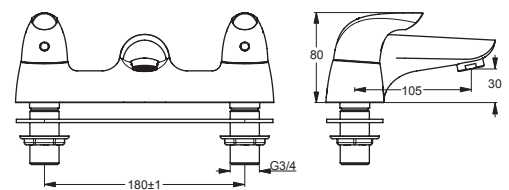

CERAPLAN NEW (B7891AA)

Pos.	Signify	Spare parts-Nr.	Quantity	Pos.	Signify	Spare parts-Nr.	Quantity
1	Lever small, w/logo ISI-compl.	B960817AA	1 Pcs.	9	Nut	B960518NU	1 Pcs.
2	Screw M5x6	A963667NU	1 Pcs.				
3	Button(Red)	B960516NU	1 Pcs.				
3a	Button(Blue)	B960517NU	1 Pcs.				
4	Griff-insert	A963196NU	1 Pcs.				
5	3/4 se ceramic disc cart a/cl close lofr	A961087NU	1 Pcs.				
5a	3/4 se ceramic disc cart cl close lofric	B960470NU	1 Pcs.				
6	Body 2H DM bath filler		1 Pcs.				
7	Reprise basin mixer nozzle A961625AA		1 Pcs.				
8	Base gasket		1 Pcs.				