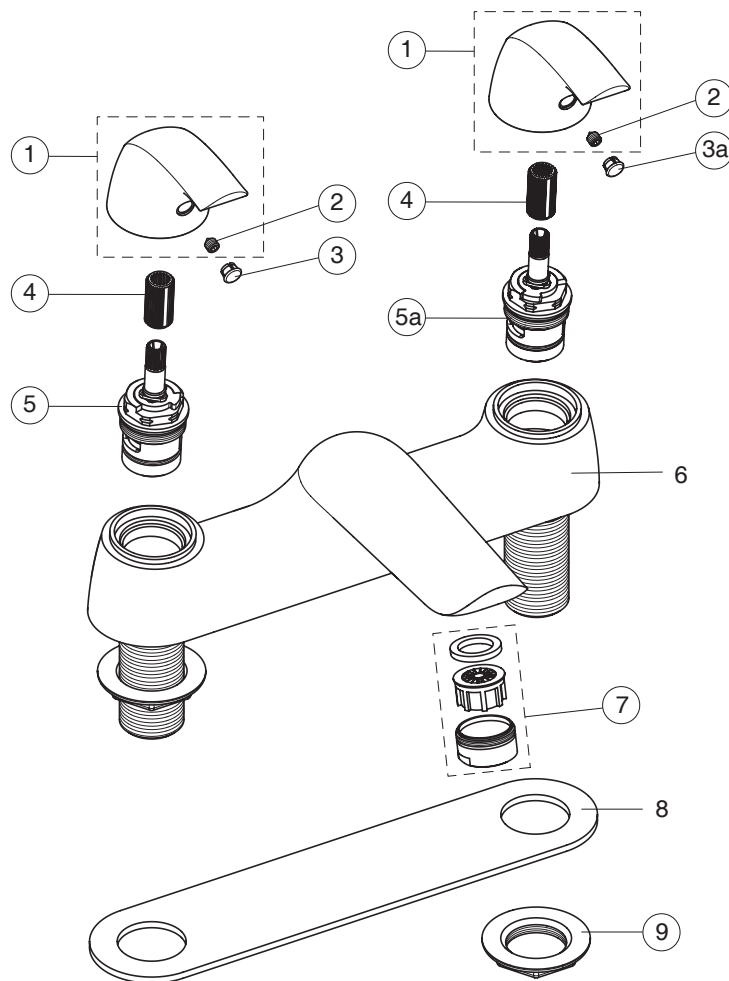

CERAPLAN NEW (B7891AA)

Pos.	Signify	Spare parts-Nr.	Quantity	Pos.	Signify	Spare parts-Nr.	Quantity
1	Lever small, w/logo ISI-compl.	B960817AA	1 Pcs.	9	Nut	B960518NU	1 Pcs.
2	Screw M5x6	A963667NU	1 Pcs.				
3	Button(Red)	B960516NU	1 Pcs.				
3a	Button(Blue)	B960517NU	1 Pcs.				
4	Griff-insert	A963196NU	1 Pcs.				
5	3/4 se ceramic disc cart a/cl close lofr	A961087NU	1 Pcs.				
5a	3/4 se ceramic disc cart cl close lofric	B960470NU	1 Pcs.				
6	Body 2H DM bath filler		1 Pcs.				
7	Reprise basin mixer nozzle A961625AA		1 Pcs.				
8	Base gasket		1 Pcs.				