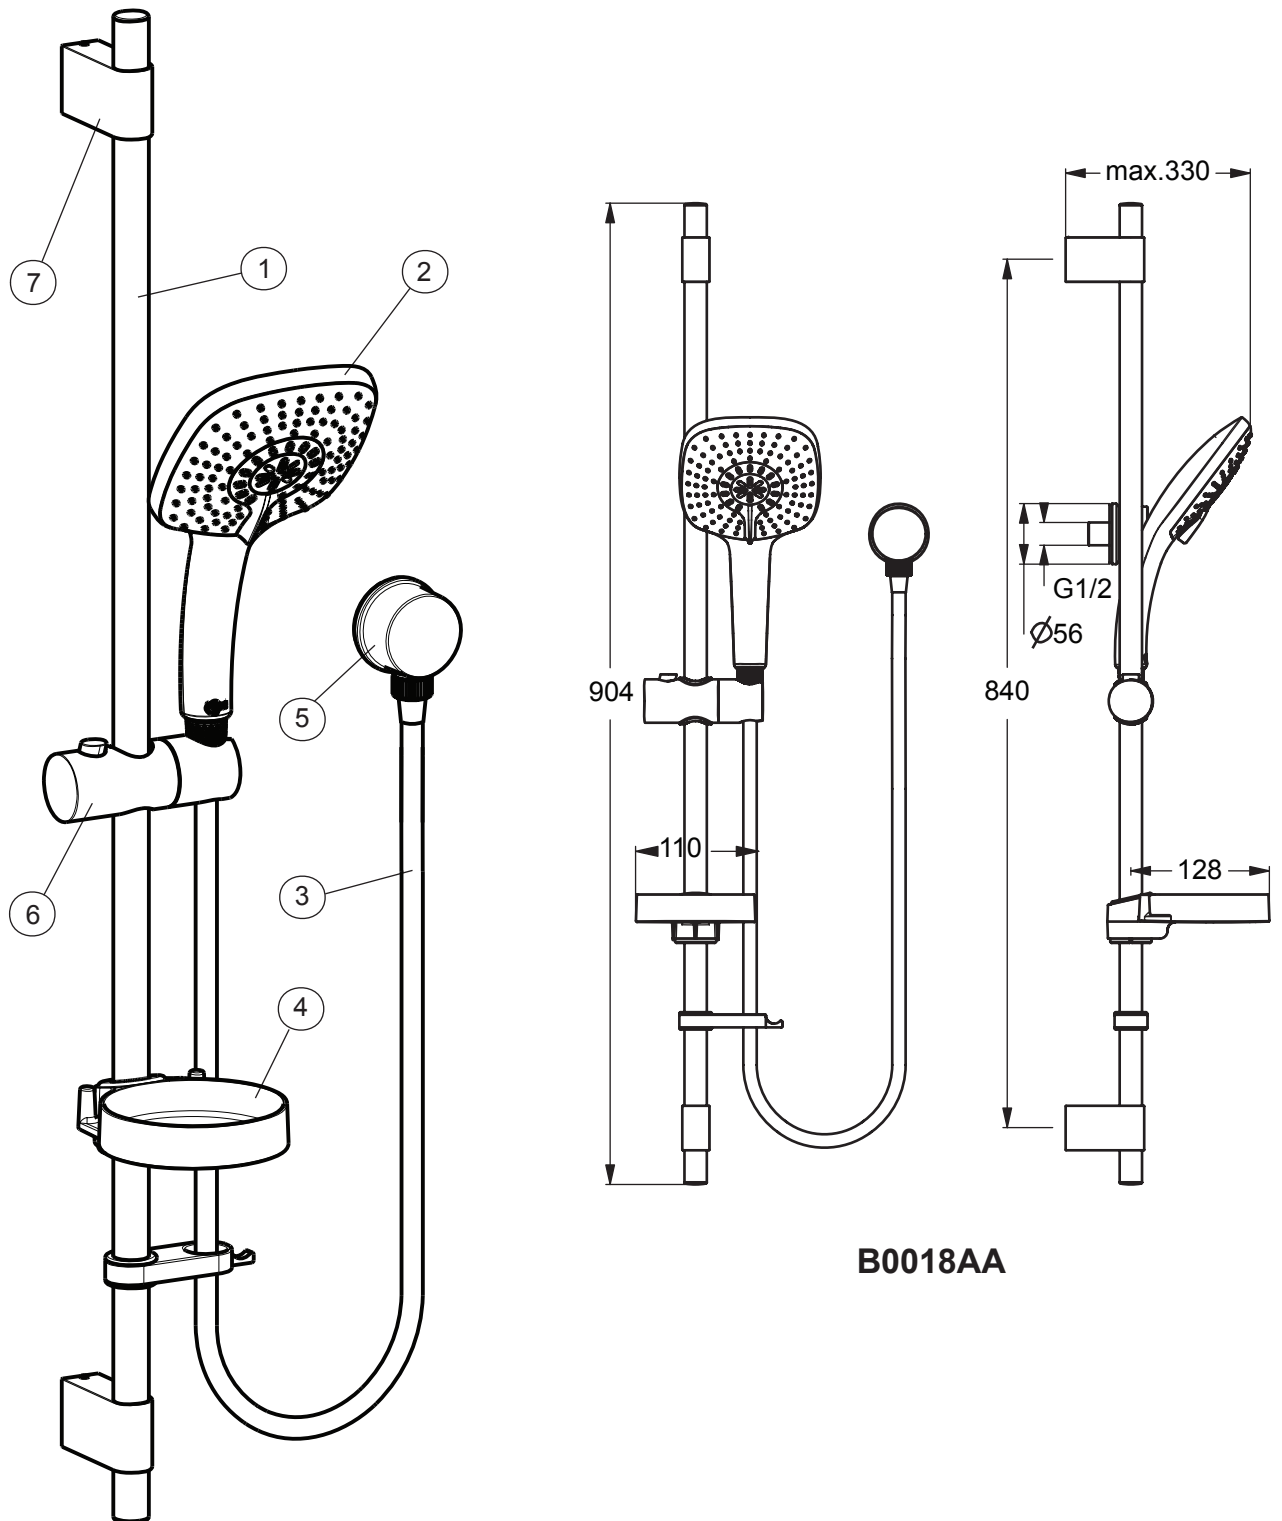

IDEALRAIN CUBE (B0018AA)

B0018AA

Pos.	Signify	Spare parts-Nr.	Quantity
1	Sliding bar 90cm IDEALRAIN 120/140	B9429AA	1 Pcs.
2	I'RAIN CUBE XL3 handspray 130mm 3F	B0005AA	1 Pcs.
3	Sh.hose 1,80m G1/2	A963173NU	1 Pcs.
4	Soapdish D20.6 IDEALRAIN,chrome	B960918AA	1 Pcs.
5	Wall elbow	B9448AA	1 Pcs.
6	Slider set LOW BASIC / I'RAIN 72	B960976AA	1 Pcs.
7	Consoles set IDEALRAIN 120/140	B960974AA	1 Pcs.