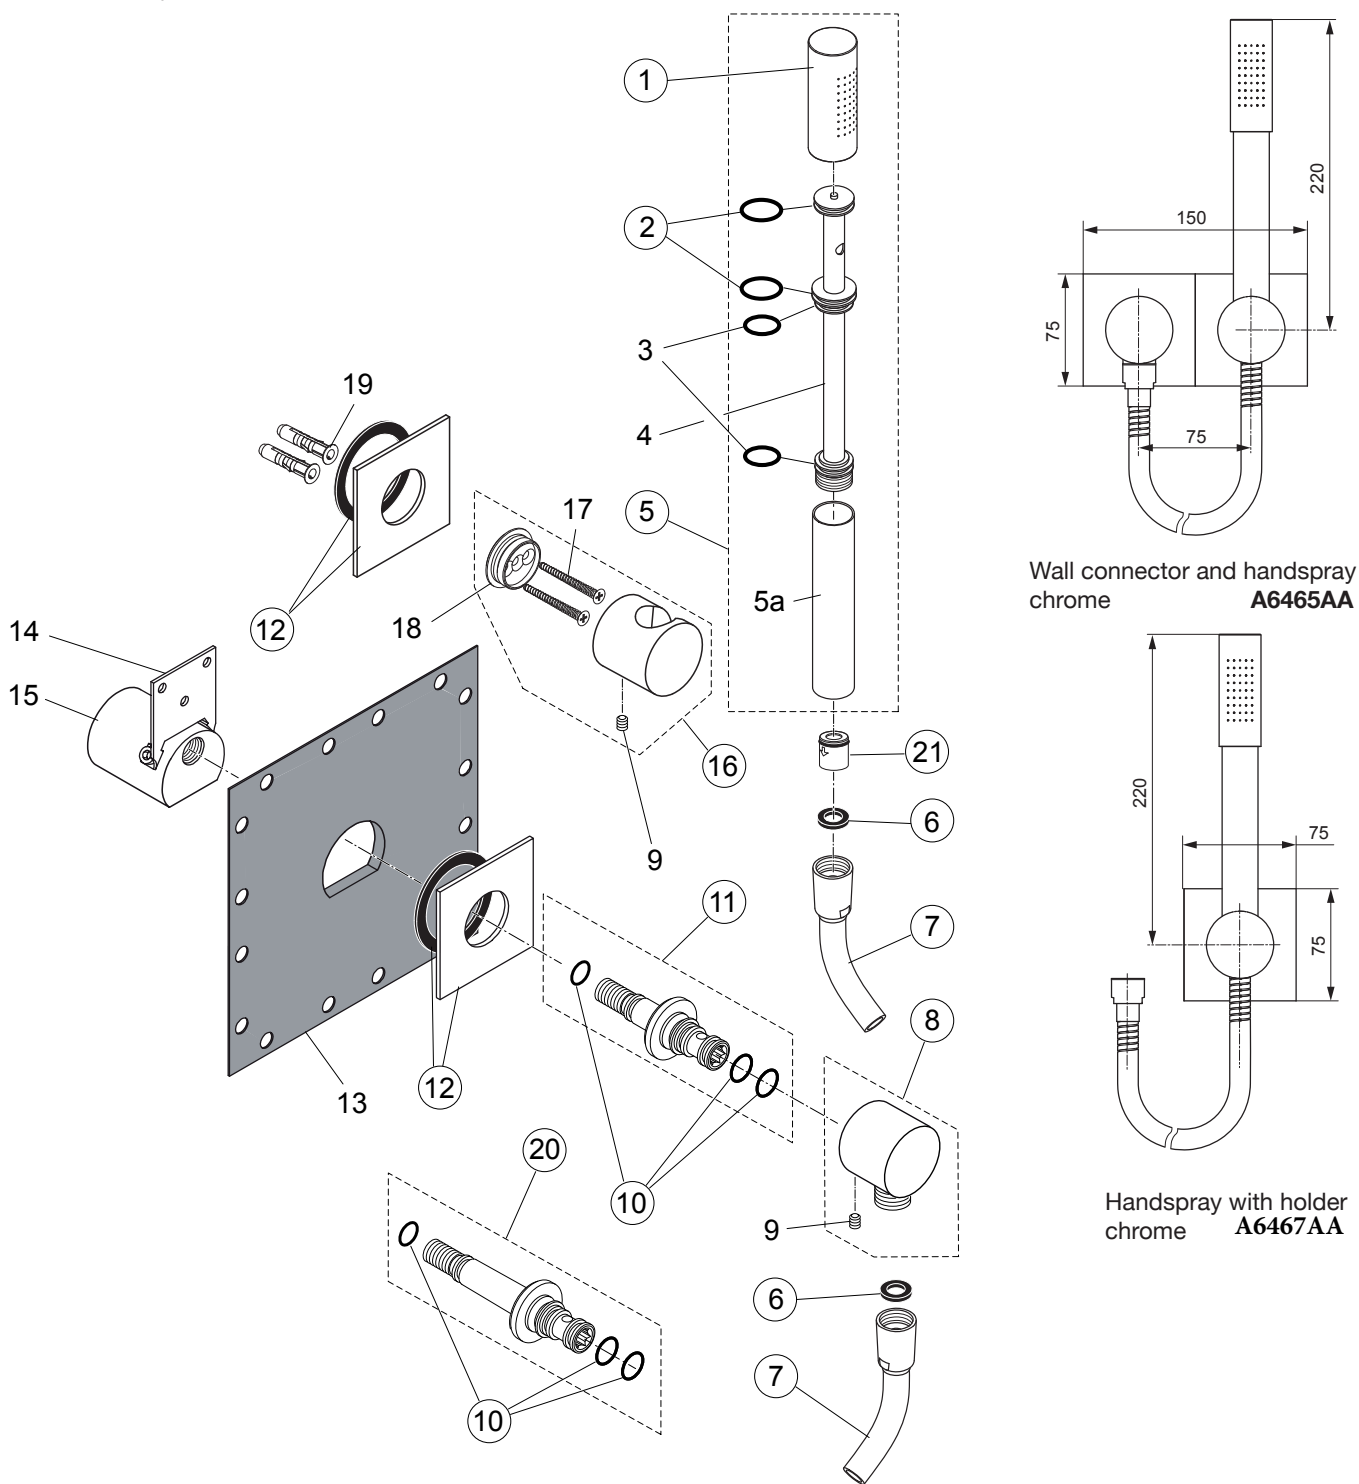

Produced from: April. 2015

Pos.	Description	Part-Number	Qty.	Pos.	Description	Part-Number	Qty.
1	Jet tube for handspray	F 960 688 AA	1 pcs	14	Holder		
2	Repair kit for jet tube	F 960 764 NU	1 Set	15	Body		
3	O-Ring for internal body			16	Holder complete + Pos.19	F 960 398 AA	1 Set
4	Internal body of shower			17	Wood screw 5x50mm		
5	Hand shower w. Logo Sottini	A 860 991 AA	1 Set	18	Adapter		
5a	Sleeve for handspray			19	Dowel 8x40mm		
6	Rubber ring	A 961 817 NU	5 pcs	20	Extension Kit 10mm longer	F 960 060 NU	1 Set
7	Flex. hose G1/2x1500mm	F 960 697 AA	1 pcs		Extension Kit 20mm longer	F 960 061 NU	1 Set
8	Outlet shower complete	F 960 250 AA	1 Set		Extension Kit 30mm longer	F 960 062 NU	1 Set
9	Screw M6 x 8				Extension Kit 40mm longer	F 960 063 NU	1 Set
10	Repair kit for connector	F 960 233 NU	1 Set	21	Non-return valve cartridge	A 962 594 NU*	2 pcs
11	Connecting set shower	F 960 471 NU	1 Set				
12	Frontplate	F 960 097 AA	1 pcs				
13	Rubber membrane						

* Universal-Set (not all parts needed)