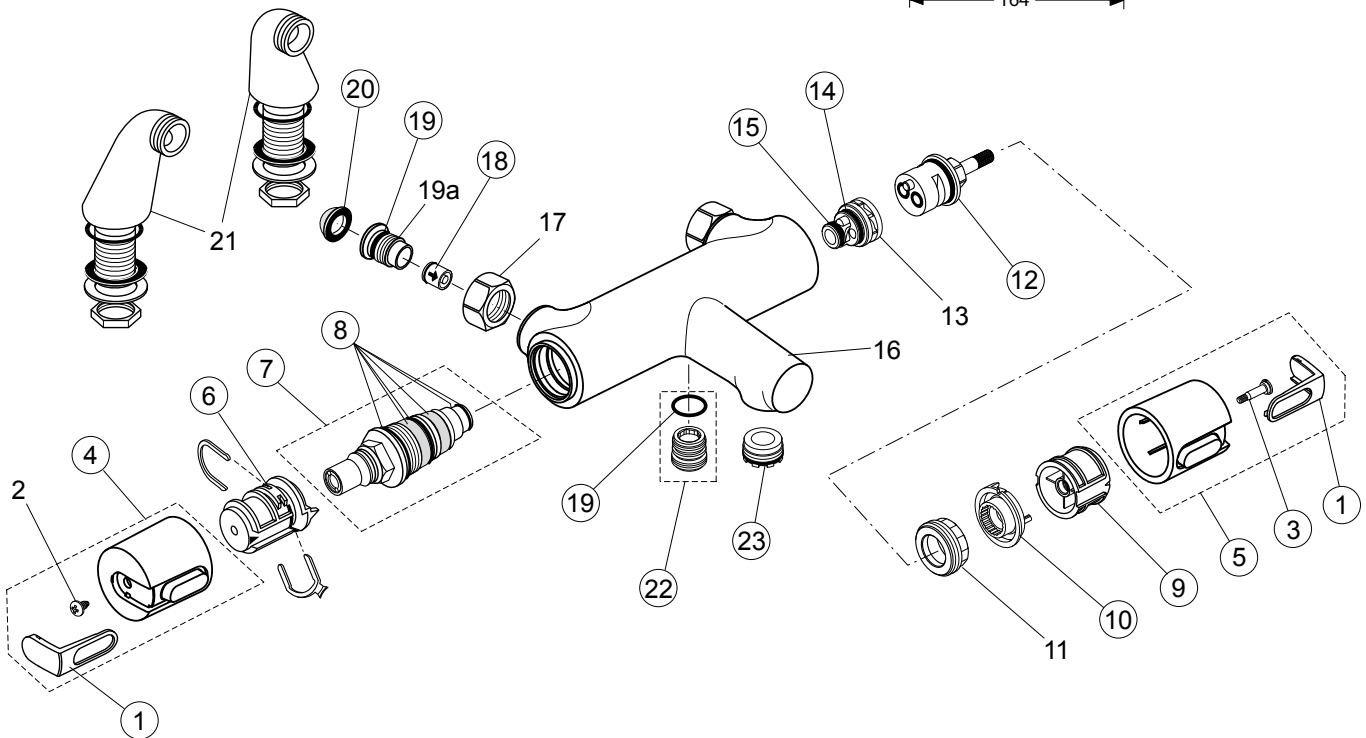

# CeraTherm 100 A4815.. A4816..

Produced from: July 2010

Bath/Shower Thermostat  
chrome **A4815AA**

Bath/Shower Thermostat  
with accessories  
chrome **A4816AA**

Pos.	Description	Part-Number	Qty.	Pos.	Description	Part-Number	Qty.
1	Cap for handle	<b>A 962 872 AA</b>	1 Set	13	Manifold diverter		
2	Screw Ejot PT KB50x10			14	O - ring Ø 18,77 x 1,78	<b>A 962 529 NU</b>	1 pcs
3	Handle for Temperature	<b>A 962 870 AA</b>	1 pcs	15	O - ring Ø 12,42 x 1,78	<b>A 961 332 NU</b>	2 pcs
4	Screw M4 L=23,5	<b>A 962 998 NU</b>	2 pcs	16	Body for Bath/Shower		
5	Handle for Volume control	<b>A 962 871 AA</b>	1 pcs	17	Coupling nut G3/4 - SW30		
6	Temp. adjustment compl.	<b>A 963 427 NU</b>	1 Set	18	Non-return valve DW15	<b>A 962 594 NU</b>	2 pcs
7	Thermostatic Cartridge	<b>A 962 229 NU</b>	1 pcs	19	O - ring Ø 17 x 2	<b>A 961 810 NU</b>	2 pcs
8	Repair-Set Cartridge	<b>A 962 230 NU</b>	1 Set	19a	Seat M20x1 left thread		
9	Handle insert ( Set )	<b>A 963 432 NU</b>	1 Set	20	Strainer ( screen )	<b>A962 595 NU</b>	2 pcs
10	Volume control stop ring	<b>A 962 563 NU</b>	1 pcs	21	Deck elbow complete		
11	Thread ring M34x1,5			22	Nipple G1/2 complete	<b>A 963 651 NU</b>	1 pcs
12	Stop valve with diverter	<b>A 962 568 NU</b>	1 pcs	23	Aerator cpl. M24x1	<b>A 960 395 NU</b>	1 pcs