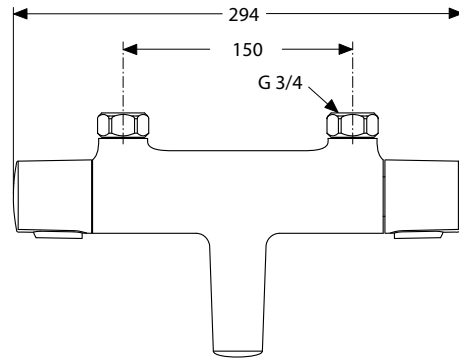

# CeraTherm 100 A4815.. A4816..

Produced from: July 2010

Bath/Shower Thermostat  
chrome **A4815AA**

Bath/Shower Thermostat  
with accessories  
chrome **A4816AA**

Pos.	Description	Part-Number	Qty.	Pos.	Description	Part-Number	Qty.
1	Cap for handle	<b>A 962 872 AA</b>	1 Set	13	Manifold diverter		
2	Screw Ejot PT KB50x10			14	O - ring Ø 18,77 x 1,78	<b>A 962 529 NU</b>	1 pcs
3	Handle for Temperature	<b>A 962 870 AA</b>	1 pcs	15	O - ring Ø 12,42 x 1,78	<b>A 961 332 NU</b>	2 pcs
4	Screw M4 L=23,5	<b>A 962 998 NU</b>	2 pcs	16	Body for Bath/Shower		
5	Handle for Volume control	<b>A 962 871 AA</b>	1 pcs	17	Coupling nut G3/4 - SW30		
6	Temp. adjustment compl.	<b>A 963 427 NU</b>	1 Set	18	Non-return valve DW15	<b>A 962 594 NU</b>	2 pcs
7	Thermostatic Cartridge	<b>A 962 229 NU</b>	1 pcs	19	O - ring Ø 17 x 2	<b>A 961 810 NU</b>	2 pcs
8	Repair-Set Cartridge	<b>A 962 230 NU</b>	1 Set	19a	Seat M20x1 left thread		
9	Handle insert ( Set )	<b>A 963 432 NU</b>	1 Set	20	Strainer ( screen )	<b>A962 595 NU</b>	2 pcs
10	Volume control stop ring	<b>A 962 563 NU</b>	1 pcs	21	Deck elbow complete		
11	Thread ring M34x1,5			22	Nipple G1/2 complete	<b>A 963 651 NU</b>	1 pcs
12	Stop valve with diverter	<b>A 962 568 NU</b>	1 pcs	23	Aerator cpl. M24x1	<b>A 960 395 NU</b>	1 pcs