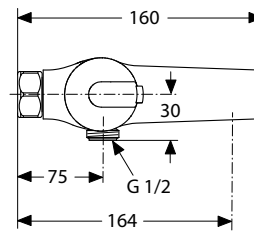

# CeraTherm 100 A4815.. A4816..

Produced from: July 2010

Bath/Shower Thermostat  
chrome **A4815AA**

Bath/Shower Thermostat  
with accessories  
chrome **A4816AA**

Pos.	Description	Part-Number	Qty.	Pos.	Description	Part-Number	Qty.
1	Cap for handle	<b>A 962 872 AA</b>	1 Set	13	Manifold diverter		
2	Screw Ejot PT KB50x10			14	O - ring Ø 18,77 x 1,78	<b>A 962 529 NU</b>	1 pcs
3	Handle for Temperature	<b>A 962 870 AA</b>	1 pcs	15	O - ring Ø 12,42 x 1,78	<b>A 961 332 NU</b>	2 pcs
4	Screw M4 L=23,5	<b>A 962 998 NU</b>	2 pcs	16	Body for Bath/Shower		
5	Handle for Volume control	<b>A 962 871 AA</b>	1 pcs	17	Coupling nut G3/4 - SW30		
6	Temp. adjustment compl.	<b>A 963 427 NU</b>	1 Set	18	Non-return valve DW15	<b>A 962 594 NU</b>	2 pcs
7	Thermostatic Cartridge	<b>A 962 229 NU</b>	1 pcs	19	O - ring Ø 17 x 2	<b>A 961 810 NU</b>	2 pcs
8	Repair-Set Cartridge	<b>A 962 230 NU</b>	1 Set	19a	Seat M20x1 left thread		
9	Handle insert ( Set )	<b>A 963 432 NU</b>	1 Set	20	Strainer ( screen )	<b>A962 595 NU</b>	2 pcs
10	Volume control stop ring	<b>A 962 563 NU</b>	1 pcs	21	Deck elbow complete		
11	Thread ring M34x1,5			22	Nipple G1/2 complete	<b>A 963 651 NU</b>	1 pcs
12	Stop valve with diverter	<b>A 962 568 NU</b>	1 pcs	23	Aerator cpl. M24x1	<b>A 960 395 NU</b>	1 pcs