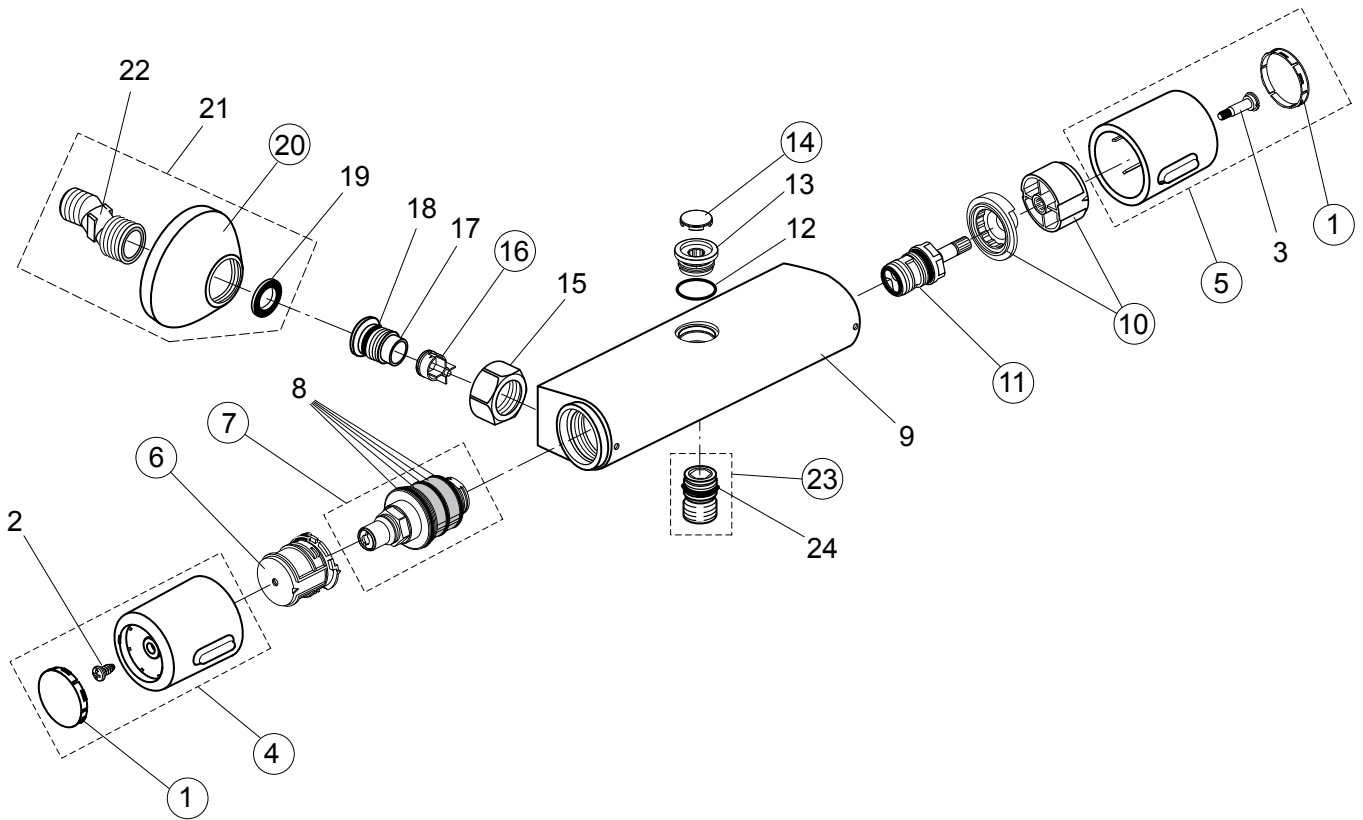

Produced from: April 2009

Shower Thermostat Exposed

chrome

A4614A

Pos.	Description	Part-Number	Qty.	Pos.	Description	Part-Number	Qty.
1	Handle cap	A 961 494 AA	1 pcs	15	Coupling nut		
2	EJOT-PT-Screw KB 50x10			16	Non-return valve OV15	A 860 415 NU	1 pcs
3	Screw for handle M4x23,5			17	Seat M20 x 1 left thread		
4	Temp.handle complete	A 960 701 AA	1 pcs	18	O-ring Ø 17 x 2		
5	Volume control handle cpl.	A 960 702 AA	1 pcs	19	Fibre ring Ø 24/15 x 2		
6	Temp.-adjustment	A 963 427 NU	1 pcs	20	Escutcheon	A 960 914 AA	1 pcs
7	Cartridge G3/4 complete	A 960 587 NU	1 pcs	21	S - Connector complete		
8	Repair set cartridge			22	S - Connector		
9	Body			23	Nipple complete	A 963 651 NU	1 pcs
10	Handle insert universal	A 963 432 NU	1 pcs	24	O-Ring Ø 17 x 2		
11	Headwork (cartridge)	A 960 462 NU	1 pcs				
12	O - ring Ø 17 x 2						
13	Plug M20 x 1						
14	Cover button	E 960 641 AA	1 pcs				