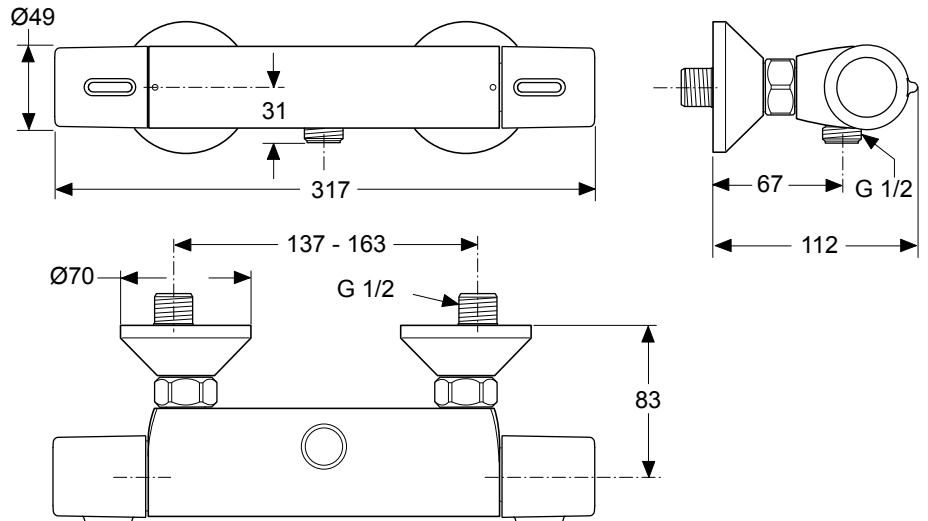

Produced from: April 2009

Shower Thermostat Exposed

chrome

A4614A

Pos.	Description	Part-Number	Qty.	Pos.	Description	Part-Number	Qty.
1	Handle cap	A 961 494 AA	1 pcs	15	Coupling nut		
2	EJOT-PT-Screw KB 50x10			16	Non-return valve OV15	A 860 415 NU	1 pcs
3	Screw for handle M4x23,5			17	Seat M20 x 1 left thread		
4	Temp.handle complete	A 960 701 AA	1 pcs	18	O-ring Ø 17 x 2		
5	Volume control handle cpl.	A 960 702 AA	1 pcs	19	Fibre ring Ø 24/15 x 2		
6	Temp.-adjustment	A 963 427 NU	1 pcs	20	Escutcheon	A 960 914 AA	1 pcs
7	Cartridge G3/4 complete	A 960 587 NU	1 pcs	21	S - Connector complete		
8	Repair set cartridge			22	S - Connector		
9	Body			23	Nipple complete	A 963 651 NU	1 pcs
10	Handle insert universal	A 963 432 NU	1 pcs	24	O-Ring Ø 17 x 2		
11	Headwork (cartridge)	A 960 462 NU	1 pcs				
12	O - ring Ø 17 x 2						
13	Plug M20 x 1						
14	Cover button	E 960 641 AA	1 pcs				