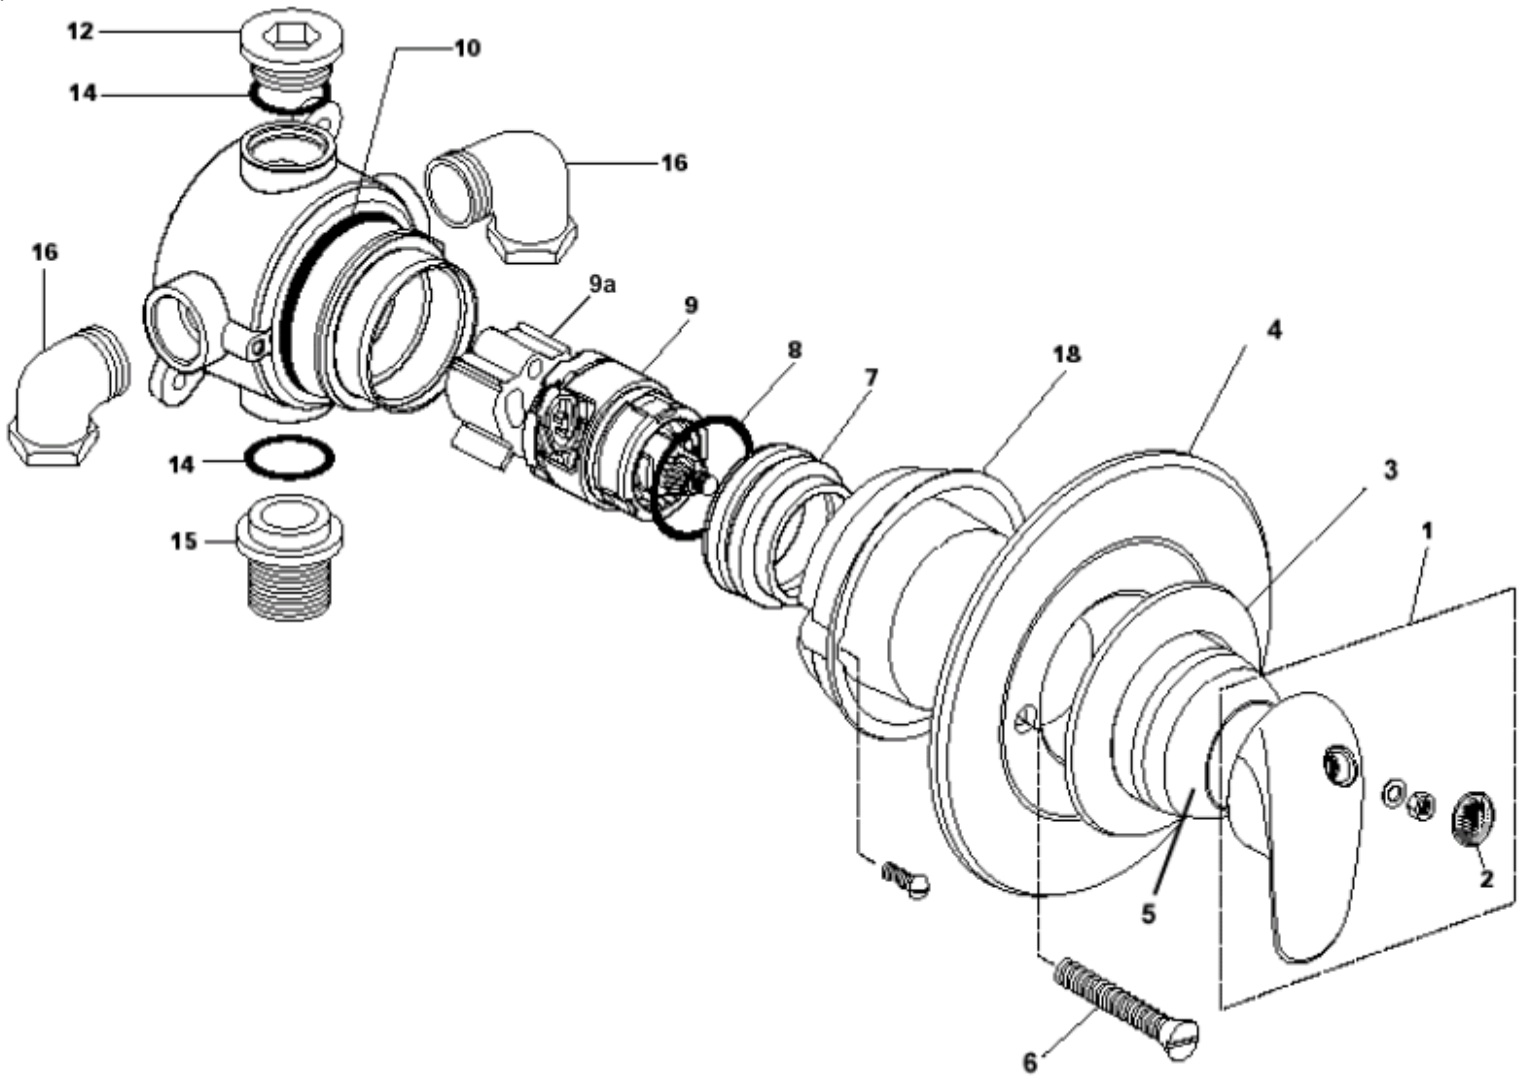

<p>

Ref.	Description	Part No.
1	New Style Handle	A916551--
2	Index Only (Nut and washer not included)	A907184LJ
2a	Nut and washer	A962981NU
3	Cover Plate Holder	A910849NU11
4	Outer Cover Plate	A907849AA11
4a	Cover plate sealing ring	A961636NU
5	Newstyle Shroud	A907288--
6	Coverplate screw	A961643--
7	Cartridge retaining nut	A961637NU
8	O ring	A962715NU
9	Cartridge complete	A951970NU11
9a	PLASTIC MANIFOLD FOR MULTIPOINT CARTRIDGE	A960571NU
9b	Crescent shaped temperature limit stop	A962984NU
10	O ring	A961638NU
12	Plug	A961639NU
14	O ring	A961640NU
15	Nipple	A961641NU
16	Compression elbow	A961849NU
18	Mounting template/plaster guard	A961281NU
18a	Screws for plaster guard/template (2 required)	A960230NU
19	Shower Hose	E4745--

**NB -- colour/finish options**

Chrome = AA  
 Light Gold = AZ  
 White = AC