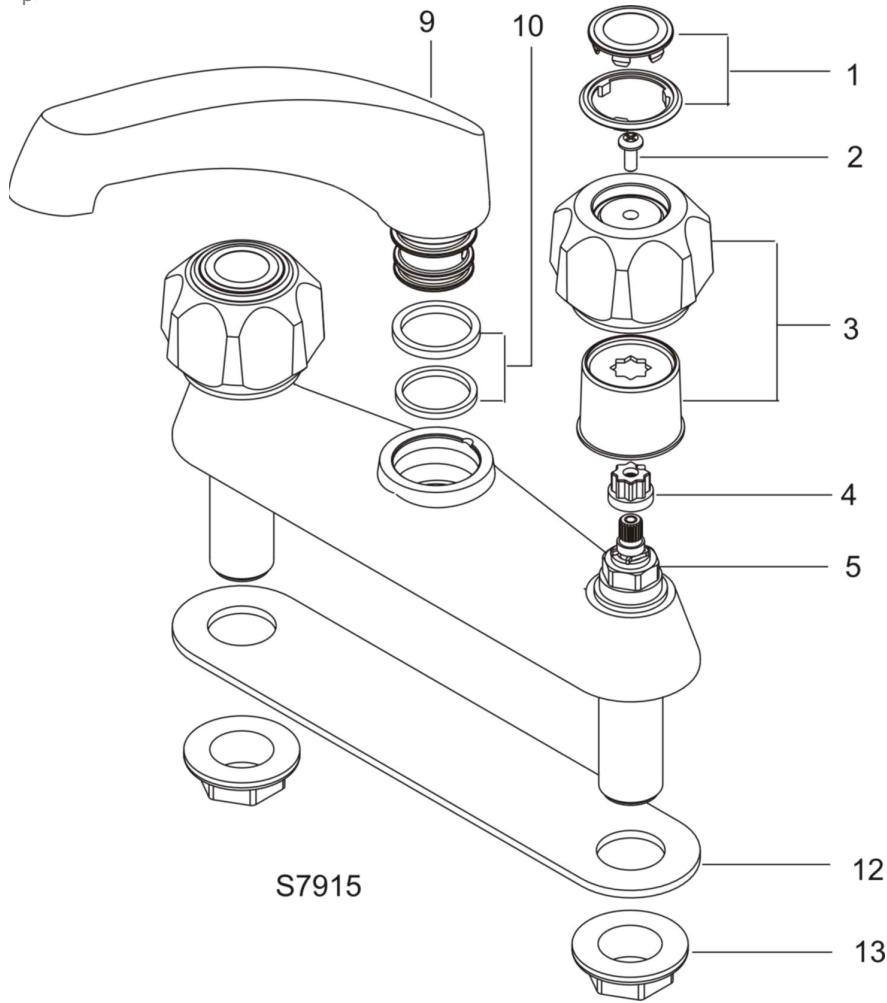

ARMITAGE SHANKS Fairline Kitchen S7915 Deck Mounted Twin Flow Acrylic Handles

<p>

Ref.	Description
1	Indice Ring Pack
2	Retaining Screw Headworks M4 x 10.00
3	Acrylic Handwheel Pack
4	Drive Insert Pack
5	1/2in A-S Rubber Valve cw Screw
6	Fitting Washer Pack
7	Reversible Backnut
9	Spout
10	O Ring Pack - Spout
12	Base Gasket
13	Plastic Backnut - 0.5 BSP
15	Valve seating washer pack

Part No.
S960089NU
S960066NU
S8045AA
SS07BK01NU
S9613NU
S960063NU
E90483520
S960067AA
S9673NU
S961068NU
EESM40700067
?

NB -- colour/finish options
 Chrome = AA