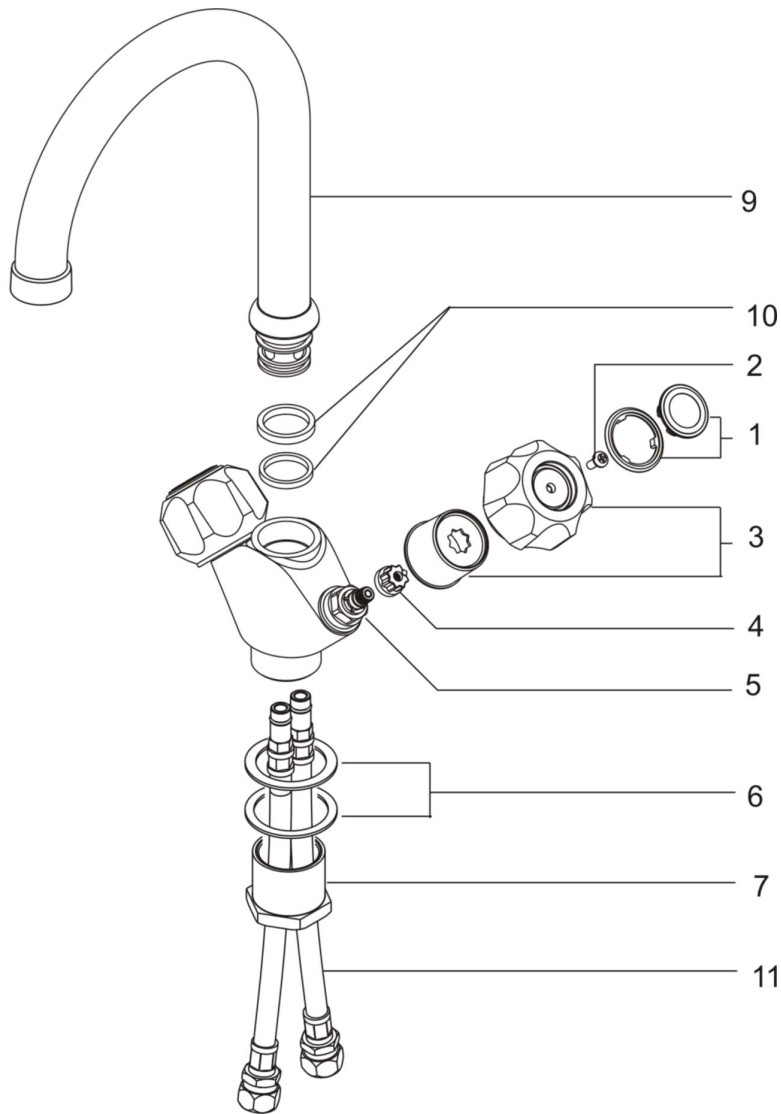

<p>

S7913

Ref.	Description
1	Indice Ring Pack
2	Retaining Screw Headworks M4 x 10.00
3	Acrylic Handwheel Pack
4	Drive Insert Pack
5	1/2in A-S Rubber Valve
6	Fitting Washer Pack
7	Reversable Backnut
9	Spout complete
10	O Ring Pack - Spout
11	Flexible inlet Tails
12	Valve seating washer pack

Part No.
S960089NU
S960066NU
S8045AA
SS07BK01NU
S9613NU
S960063NU
E90483520
E919213AA
S9673NU
S960172NU
-

NB -- colour/finish options

Chrome = AA