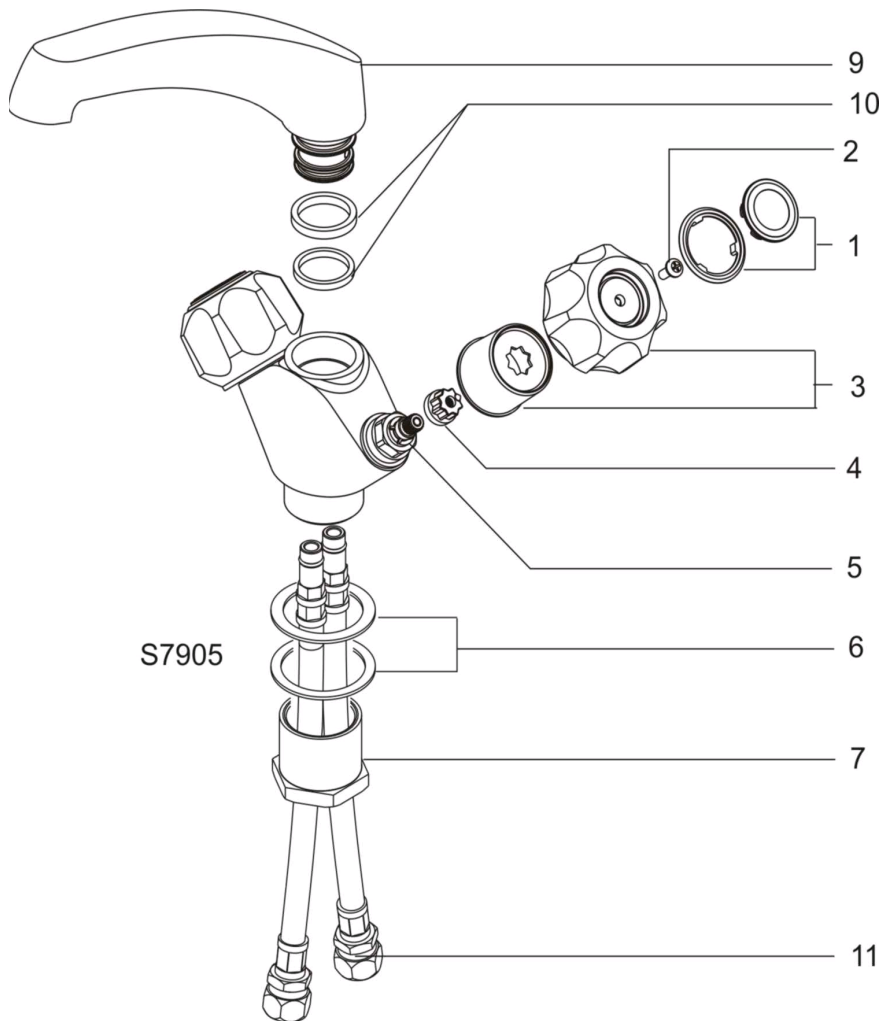

<p>

Ref.	Description
1	Indice Ring Pack
2	Retaining Screw Headworks M4 x 10.00
3	Acrylic Handwheel Pack
4	Drive Insert Pack
5	1/2in A-S Rubber Valve cw Screw
6	Fitting Washer Pack
7	Reversible Backnut
9	Spout
10	O Ring Pack - Spout
11	Flexible inlet tails

Part No.
S960089NU
S960066NU
S8045AA
SS07BK01NU
S9613NU
S960063NU
E90483520
S960067AA
S9673NU
S960172NU

NB -- colour/finish options

Chrome = AA