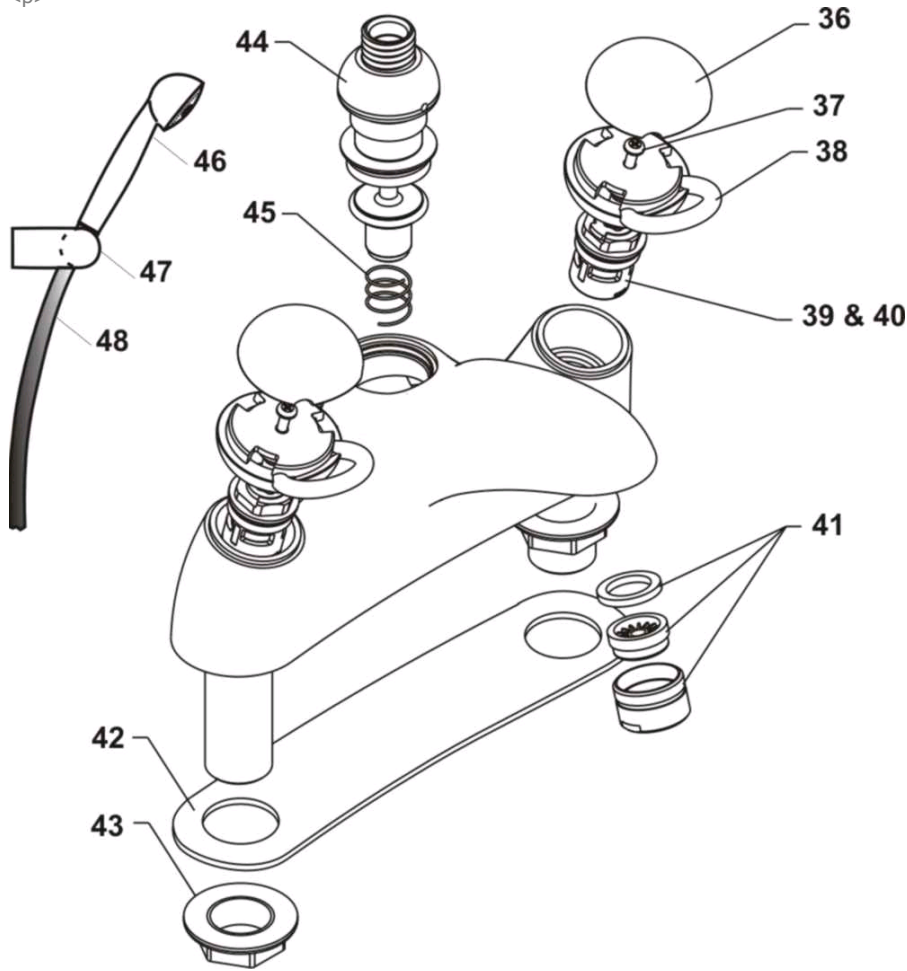

<p>

Ref.	Description
36R	Domed handle cover RED
36B	Domed handle cover BLUE
37	Handle retaining screw M4 X 10.00 B/O
38a	Handle body Chrome
38b	Handle body Gold
39	3/4 SE ceramic disc cartridge cold CI close
40	3/4 SE ceramic disc cartridge hot A/CI close
40a	SE CERAMIC DISC CARTRIDGES L/FR PAIR ** Spares **
41	Flow straightener
42	Deck sealing gasket
43	Plastic tap backnut - 0.75"BSP
43a	REPLACEMENT 3/4" BRASS BACKNUT
44	Diverter assembly complete with spring
45	DIVERTER VALVE SPRING B/O
44a	Diverter complete
46	Handspray With AS LOGO
47a	Showering station Chrome
47b	Showering station (Gold for mixage)
48	Hose
49	Aerator
50	SHOWER HOSE BRACKET - CHROME
51	SHOWER HOSE BRACKET - WHITE

Part No.
S960161AA
E960538AA
E918322NU
S960159AA
S960160AZ
A954352NU11
A954353NU11
S960023NU
A910210AA
S960162NU
EESM40710067
E960111NU
S960163AA
E915812NU
S960163AA
B950791AA11
S960164AA
S960166AZ
E4745AA
A960309AA
EEM134901AA
EEM13490001