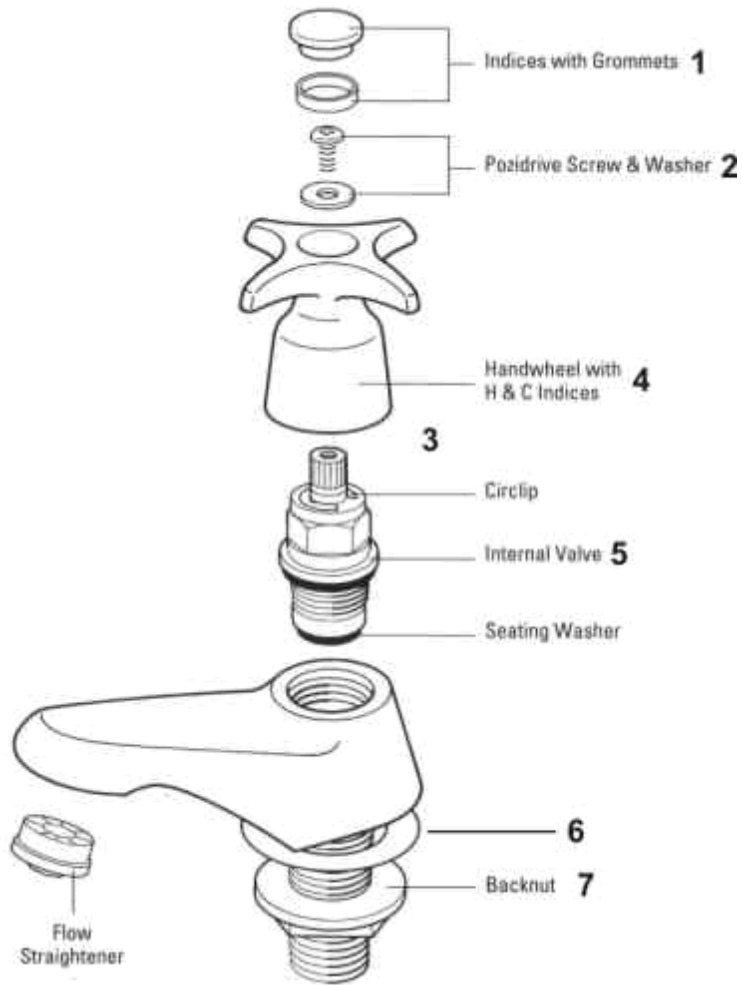

<p>

<b>Ref.</b>	<b>Description</b>	<b>Part No.</b>
1	Indice button pack	S9663NU
2	4mm x 10mm Pozidrive Screw	E918373NU
3	Drive Insert Pack	S9604NU
4	Alterna handwheel Pack - chrome	S9681AA
5	1/2 A-S Rubber Valve	S9613NU
6	Base washer & brass backnut	E960111NU
7a	Plastic backnut - 3/4in BSP	EESM40700067
7b	Replacenut 3/4in brass Nut	E960111NU