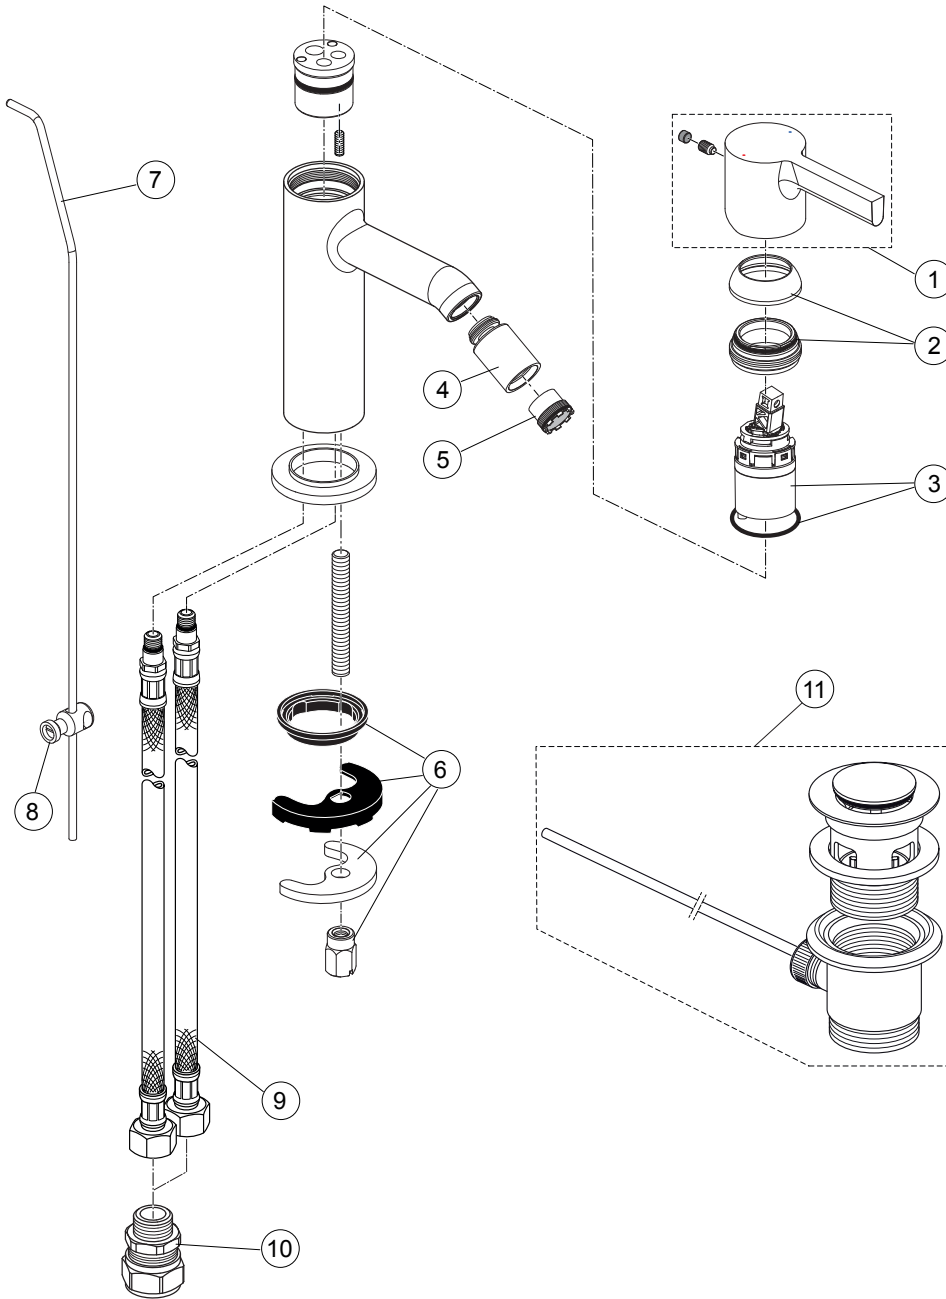

Produced since: Nov. 2019

Bidet mixer flex. hose with pop-up waste chrome **BC983AA**

Replace XX with the appropriate finish code

Chrome = AA Silver Storm = GN Gold = A2 Magnetic Grey = A5

Example spare part order:

A 861 419 AA in Chrome

Pos.	Description	Part-Number	Qty.	Pos.	Description	Part-Number	Qty.
1	Lever cpl. with R/B print	A 861 451 XX	1 Set	11	Pop-up waste complete	A 961 230 XX	1 Set
2	Cover cap with O-ring	A 861 417 XX	1 pcs		<i>*Universal set (not all parts needed)</i>		
3	Cartridge Ø28 + O - Ring	A 861 397 NU	1 Set				
4	Ball joint M16x1 / M16,5x1	A 861 421 XX	1 pcs				
5	Aerator M16,5x1 w. Key	A 960 197 NU*	1 Set				
6	Fixation kit	A 960 486 NU*	1 Set				
7	Lift rod cpl. + Pos. 8	B 960 900 XX	1 Set				
8	Bracket	A 961 172 NU	1 pcs				
9	Flex. hose M8x1-G3/8-425	A 962 370 NU	1 pcs				
10	Connector G3/8 D15	B 960 845 NU	2 pcs				