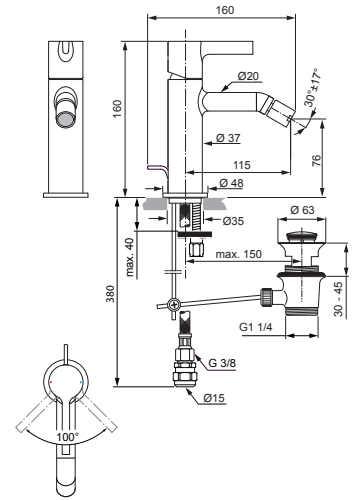

Produced since: Nov. 2019

Bidet mixer flex. hose with pop-up waste chrome **BC983AA**

Replace XX with the appropriate finish code

Chrome = AA Silver Storm = GN Gold = A2 Magnetic Grey = A5

Example spare part order:

A 861 419 AA in Chrome

Pos.	Description	Part-Number	Qty.	Pos.	Description	Part-Number	Qty.
1	Lever cpl. with R/B print	A 861 451 XX	1 Set	11	Pop-up waste complete	A 961 230 XX	1 Set
2	Cover cap with O-ring	A 861 417 XX	1 pcs		<i>*Universal set (not all parts needed)</i>		
3	Cartridge Ø28 + O - Ring	A 861 397 NU	1 Set				
4	Ball joint M16x1 / M16,5x1	A 861 421 XX	1 pcs				
5	Aerator M16,5x1 w. Key	A 960 197 NU*	1 Set				
6	Fixation kit	A 960 486 NU*	1 Set				
7	Lift rod cpl. + Pos. 8	B 960 900 XX	1 Set				
8	Bracket	A 961 172 NU	1 pcs				
9	Flex. hose M8x1-G3/8-425	A 962 370 NU	1 pcs				
10	Connector G3/8 D15	B 960 845 NU	2 pcs				