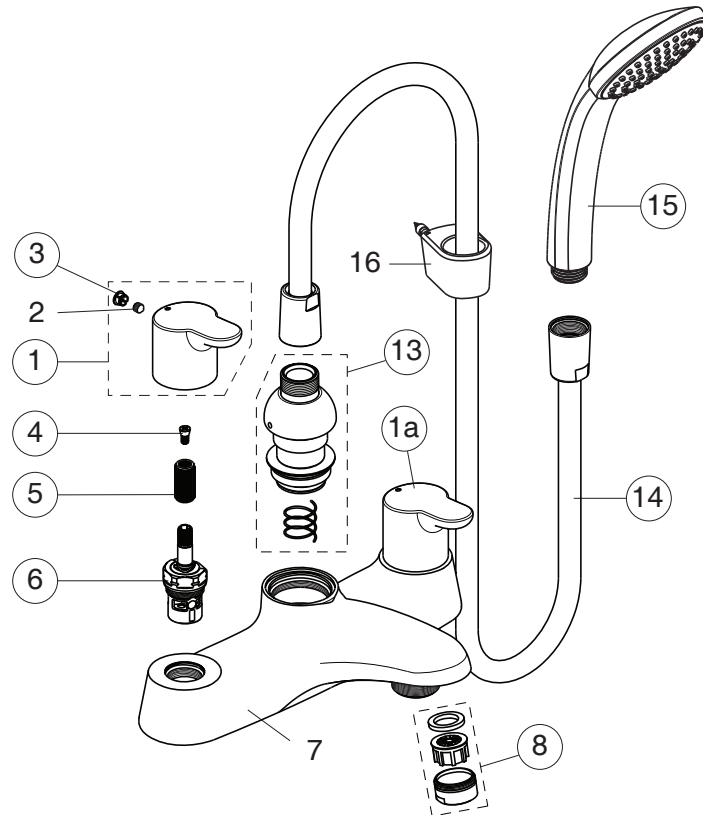

ELEMENTS

B9892AA

Pos.	Signify	Spare parts-Nr.	Quantity	Pos.	Signify	Spare parts-Nr.	Quantity
1	Handle(Red),w/logo-compl.	B961018AA	1 Set	13	Diverter	E960315AA	1 Pcs.
1a	Handle(Blue),w/logo-compl.	B961017AA	1 Pcs.	14	Hose flexible L1350	E4745AA	1 Pcs.
2	Screw M5x6		2 Pcs.	15	Handspray 1F,80mm	B9400AA	1 Pcs.
3	Button	A961157NU	1 Pcs.	16	Shower hose bracket		1 Pcs.
4	Screw M4	A961337NU	1 Pcs.				
5	Griff-insert	A963196NU	1 Pcs.				
6	Cer.disc 90°,s/w open	A963004NU	1 Pcs.				
	Cer.disc 90°,a-sw open	A963003NU	1 Pcs.				
7	Body bath/shower		1 Pcs.				
8	Nozzle	A961625AA	1 Pcs.				
9	Base gasket		1 Pcs.				
10	Sealing washer 3/4" tail		2 Pcs.				
11	Connector G3/4xG1/2		2 Pcs.				
12	Brass backnut 3/4	E960111NU	1 Pcs.				