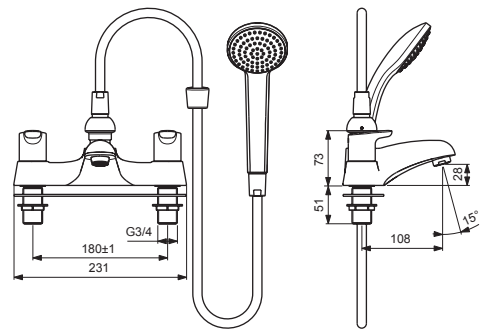

ELEMENTS

B9892AA

Pos.	Signify	Spare parts-Nr.	Quantity	Pos.	Signify	Spare parts-Nr.	Quantity
1	Handle(Red),w/logo-compl.	B961018AA	1 Set	13	Diverter	E960315AA	1 Pcs.
1a	Handle(Blue),w/logo-compl.	B961017AA	1 Pcs.	14	Hose flexible L1350	E4745AA	1 Pcs.
2	Screw M5x6		2 Pcs.	15	Handspray 1F,80mm	B9400AA	1 Pcs.
3	Button	A961157NU	1 Pcs.	16	Shower hose bracket		1 Pcs.
4	Screw M4	A961337NU	1 Pcs.				
5	Griff-insert	A963196NU	1 Pcs.				
6	Cer.disc 90°,s/w open	A963004NU	1 Pcs.				
	Cer.disc 90°,a-sw open	A963003NU	1 Pcs.				
7	Body bath/shower		1 Pcs.				
8	Nozzle	A961625AA	1 Pcs.				
9	Base gasket		1 Pcs.				
10	Sealing washer 3/4" tail		2 Pcs.				
11	Connector G3/4xG1/2		2 Pcs.				
12	Brass backnut 3/4	E960111NU	1 Pcs.				