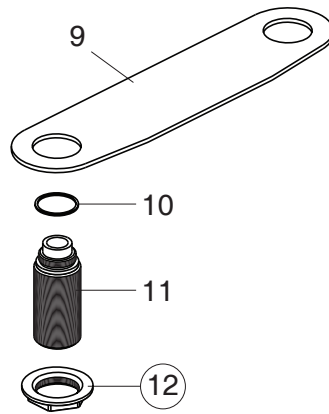

ELEMENTS

B9892AA

Pos.	Signify	Spare parts-Nr.	Quantity	Pos.	Signify	Spare parts-Nr.	Quantity
1	Handle(Red),w/logo-compl.	B961018AA	1 Set	13	Diverter	E960315AA	1 Pcs.
1a	Handle(Blue),w/logo-compl.	B961017AA	1 Pcs.	14	Hose flexible L1350	E4745AA	1 Pcs.
2	Screw M5x6		2 Pcs.	15	Handspray 1F,80mm	B9400AA	1 Pcs.
3	Button	A961157NU	1 Pcs.	16	Shower hose bracket		1 Pcs.
4	Screw M4	A961337NU	1 Pcs.				
5	Griff-insert	A963196NU	1 Pcs.				
6	Cer.disc 90°,s/w open	A963004NU	1 Pcs.				
	Cer.disc 90°,a-sw open	A963003NU	1 Pcs.				
7	Body bath/shower		1 Pcs.				
8	Nozzle	A961625AA	1 Pcs.				
9	Base gasket		1 Pcs.				
10	Sealing washer 3/4" tail		2 Pcs.				
11	Connector G3/4xG1/2		2 Pcs.				
12	Brass backnut 3/4	E960111NU	1 Pcs.				