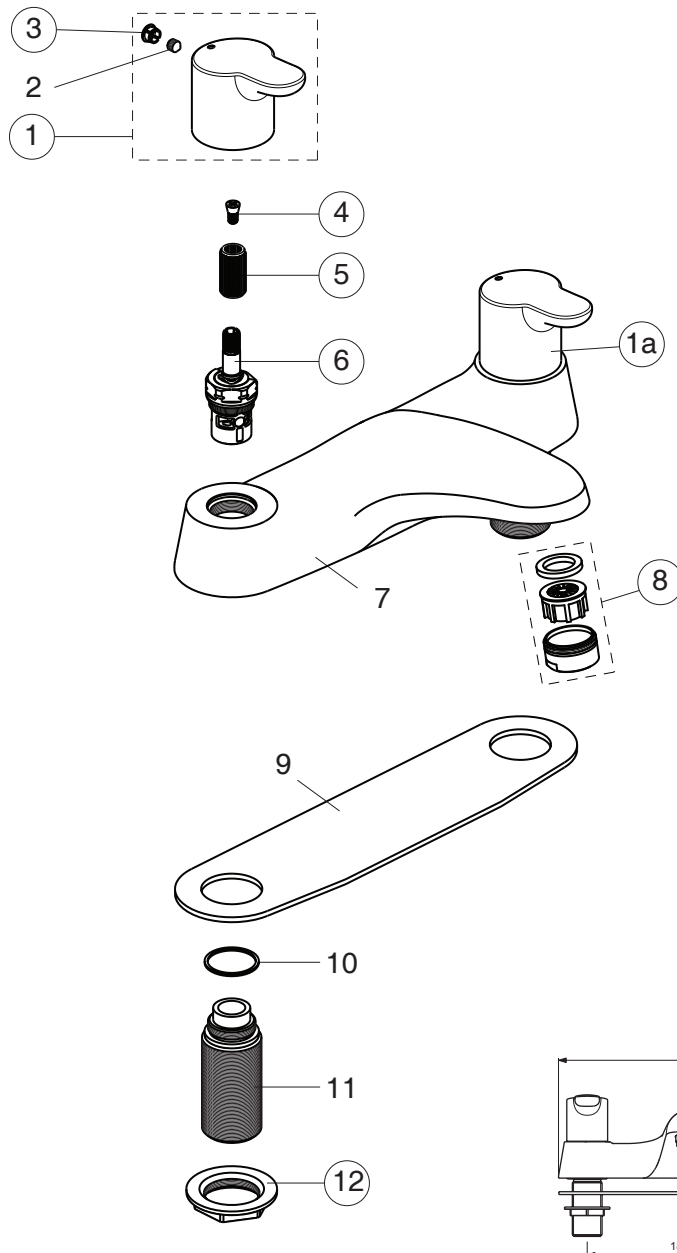

ELEMENTS

B9891AA

Pos.	Signify	Spare parts-Nr.	Quantity	Pos.	Signify	Spare parts-Nr.	Quantity
1	Handle(Red),w/logo-compl.	B961018AA	1 Set				
1a	Handle(Blue),w/logo-compl.	B961017AA	1 Pcs.				
2	Screw M5x6		2 Pcs.				
3	Button	A961157NU	1 Pcs.				
4	Screw M4	A961337NU	1 Pcs.				
5	Griff-insert	A963196NU	1 Pcs.				
6	Cer.disc 90°,s/w open	A963004NU	1 Pcs.				
	Cer.disc 90°,a-sw open	A963003NU	1 Pcs.				
7	Body bath/shower		1 Pcs.				
8	Nozzle	A961625AA	1 Pcs.				
9	Base gasket		1 Pcs.				
10	Sealing washer 3/4" tail		2 Pcs.				
11	Connector G3/4xG1/2		2 Pcs.				
12	Brass backnut 3/4	E960111NU	1 Pcs.				