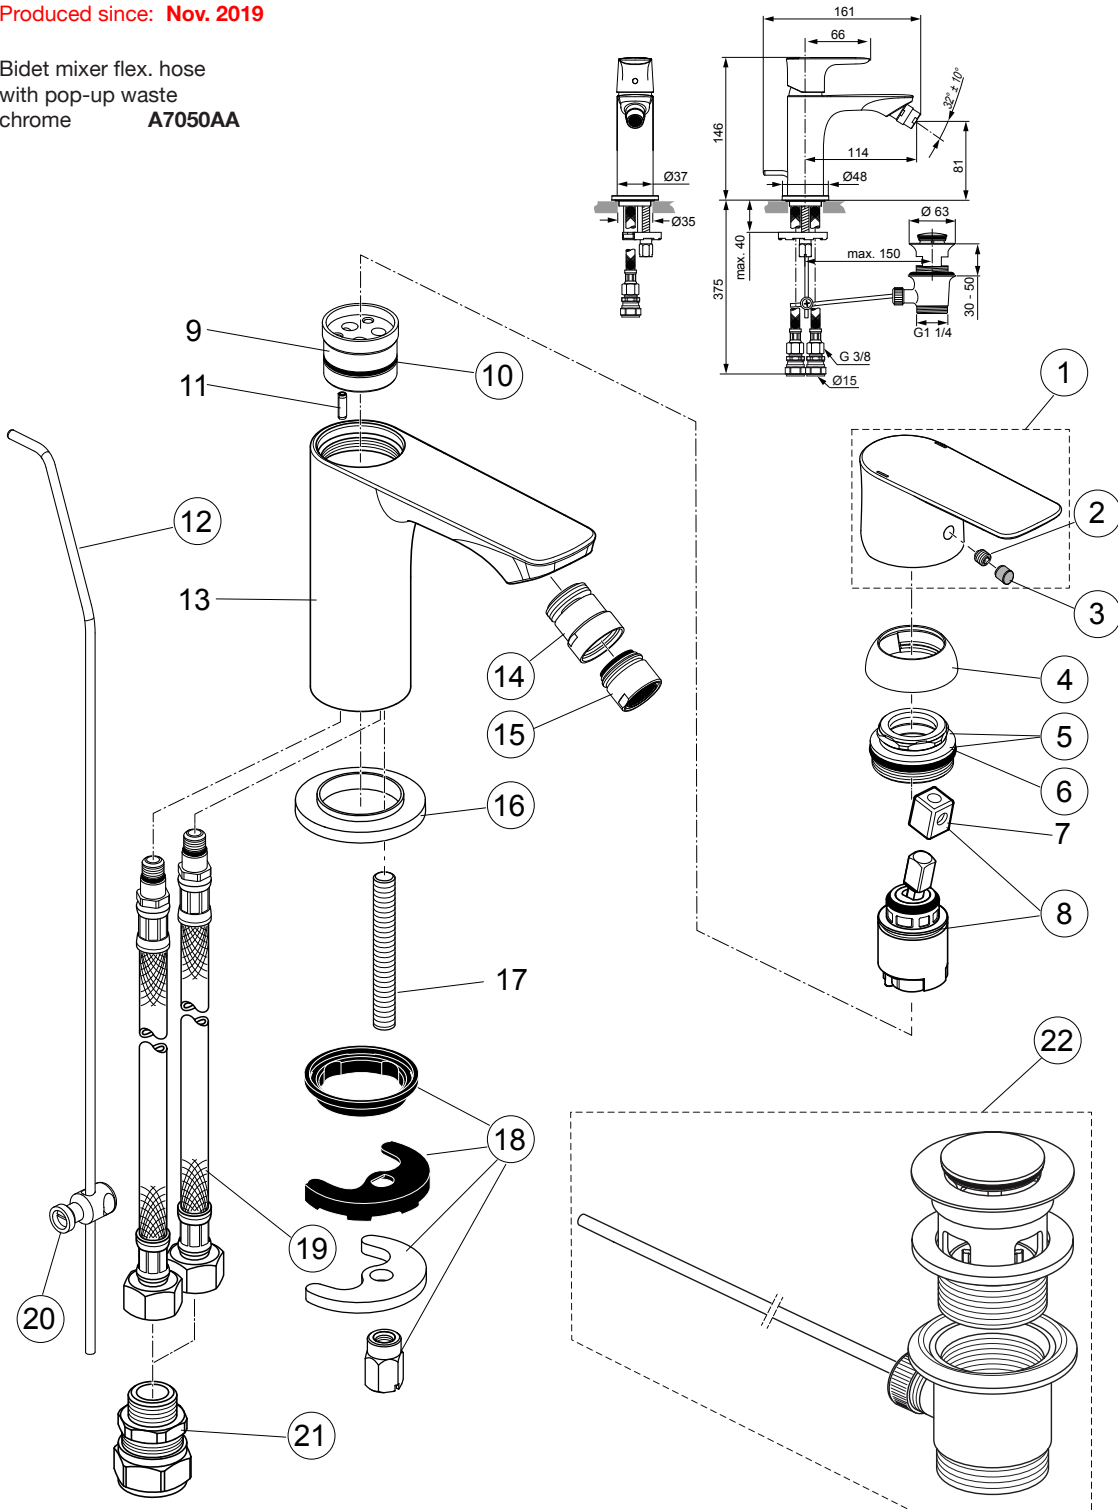

Produced since: **Nov. 2019**

Bidet mixer flex. hose  
with pop-up waste  
chrome **A7050AA**

Replace XX with the appropriate finish code

Chrome = AA Silver Storm = GN Gold = A2 Magnetic Grey = A5

Example spare part order:

A 861 402 AA in Chrome

Pos.	Description	Part-Number	Qty.	Pos.	Description	Part-Number	Qty.
1	Lever cpl. + pos.7	<b>A 861 402 XX</b>	1 Set	13	Body		
2	Thread pin M5x5 DIN916	<b>A 962 041 NU*</b>	1 Set	14	Ball joint M18x1 / M16,5x1	<b>A 960 019 XX</b>	1 pcs
3	Handle plug	<b>A 861 223 NU*</b>	1 Set	15	Aerator M18x1 - 5ltr/min	<b>A 963 369 XX</b>	1 pcs
4	Cover cap	<b>A 861 224 XX</b>	1 pcs	16	Escutcheon	<b>A 861 227 XX</b>	1 pcs
5	Thread ring M30x1 + pos.6	<b>A 861 225 NU</b>	1 Set	17	Bolt M8x63		
6	O - Ring Ø 28 x 2	<b>A 963 299 NU</b>	1 pcs	18	Fixation kit	<b>A 964 520 NU*</b>	1 Set
7	Lever adapter			19	Flex. hose M8x1-G3/8-425	<b>A 962 370 NU</b>	1 pcs
8	Cartridge Kerox Ø25 + Pos.7	<b>A 861 226 NU</b>	1 Set	20	Bracket	<b>A 961 172 NU</b>	1 pcs
9	Manifold			21	Connector G3/8 D15	<b>B 960 845 NU</b>	2 pcs
10	O - Ring Ø 23,52 x 1,78	<b>A 961 855 NU</b>	1 pcs	22	Pop-up waste complete	<b>A 961 230 XX</b>	1 Set
11	Clamping pin						
12	Lift rod cpl. + Pos. 20	<b>B 960 900 XX</b>	1 Set				

\*Universal set (not all parts needed)