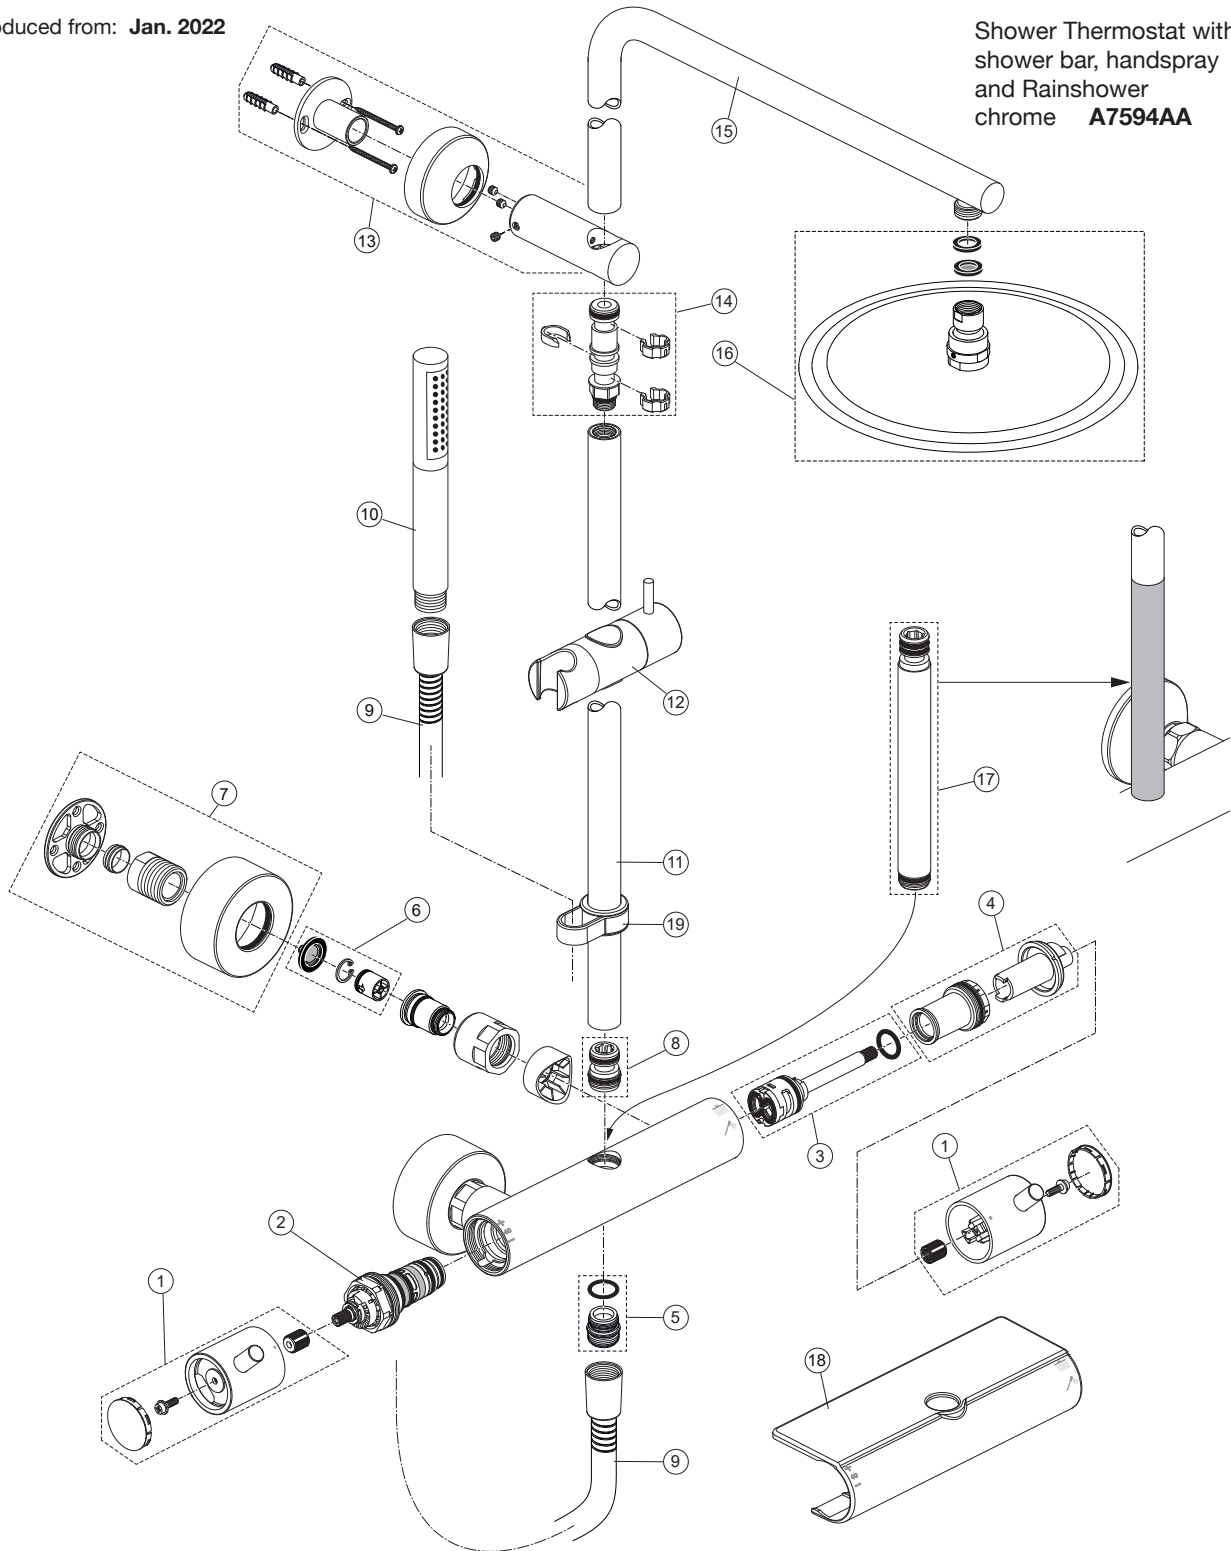

Produced from: Jan. 2022

Shower Thermostat with diverter,
shower bar, handspray
and Rainshower
chrome **A7594AA**

Replace XX with the appropriate finish code

Chrome = AA Silver Storm = GN Gold = A2 Magnetic Grey = A5 Matt black = XG

Example spare part order:

A 861 568 AA in Chrome

Pos.	Description	Part-Number	Qty.	Pos.	Description	Part-Number	Qty.
1	Handle cpl.	A 861 568 XX	1 Set	12	Slider & holder f. handshr.	B 961 024 XX	1 Set
2	Thermostatic Cartridge cpl.	A 861 371 NU	1 pcs	13	Wall fixation complete	A 861 389 XX	1 Set
3	Stop valve with diverter	A 861 375 NU	1 Set	14	Connector nipple cpl.	A 861 390 NU	1 Set
4	Thread ring + stopring cpl.	A 861 376 NU	1 Set	15	Pipe (bend)	A 861 569 XX	1 pcs
5	Nipple G1/2 outside cpl.	A 861 498 NU	1 Set	16	Headshower Ø300 mm	A 5803 XX	1 pcs
6	Non-return valve	A 861 372 NU	1 Set	17	Extension kit 150mm long	A 861 379 XX	1 Set
7	Shower bracket (connect.)	A 861 570 XX	2 Set		Extension kit 300mm long	A 861 380 XX	1 Set
8	Connection nipple cpl.	A 861 385 NU	1 Set	18	Warp over shelf	A 861 383 AA**	1 pcs
9	Shower hose 1750 mm	BE 175 XX	1 pcs	19	Hose ring	B 1363 AA**	1 pcs
10	Handspray 1F-8l/min	BC 774 XX	1 pcs				
11	Shower bar	A 861 388 XX	1 pcs				