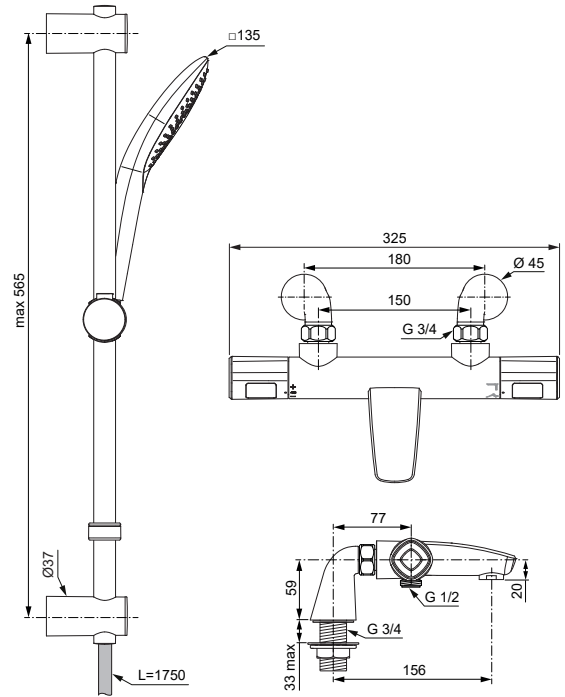

Produced from: Dez. 2019

Bath/Shower Thermostat with shower bar and handspray chrome **A7699AA**

Pos.	Description	Part-Number	Qty.	Pos.	Description	Part-Number	Qty.
1	Handle cpl.	<b>A 861 386 AA</b>	1 Set	11	Slider & holder f. handshr.	<b>B 960 976 AA</b>	1 pcs
2	Thermostatic Cartridge cpl.	<b>A 861 371 NU</b>	1 pcs	12	Hose ring	<b>B 1363 AA</b>	1 pcs
3	Stop valve with diverter	<b>A 861 375 NU</b>	1 Set	13	Wall fixation complete	<b>B 960 972 AA</b>	2 pcs
4	Thread ring + stopring cpl.	<b>A 861 376 NU</b>	1 Set	<i>*Universal set (not all parts needed)</i>			
5	Connection nipple cpl.	<b>A 861 387 NU</b>	1 Set				
6	Non-return valve	<b>A 861 372 NU</b>	1 Set				
7	Nipple G1/2 outside cpl.	<b>A 861 374 NU</b>	1 Set				
8	Aerator	<b>A 963 181 NU</b>	1 pcs				
9	Shower hose 1750 mm	<b>A 4109 AA</b>	1 pcs				
10	Handspray 3Func. □135	<b>B 1760 AA</b>	1 pcs				