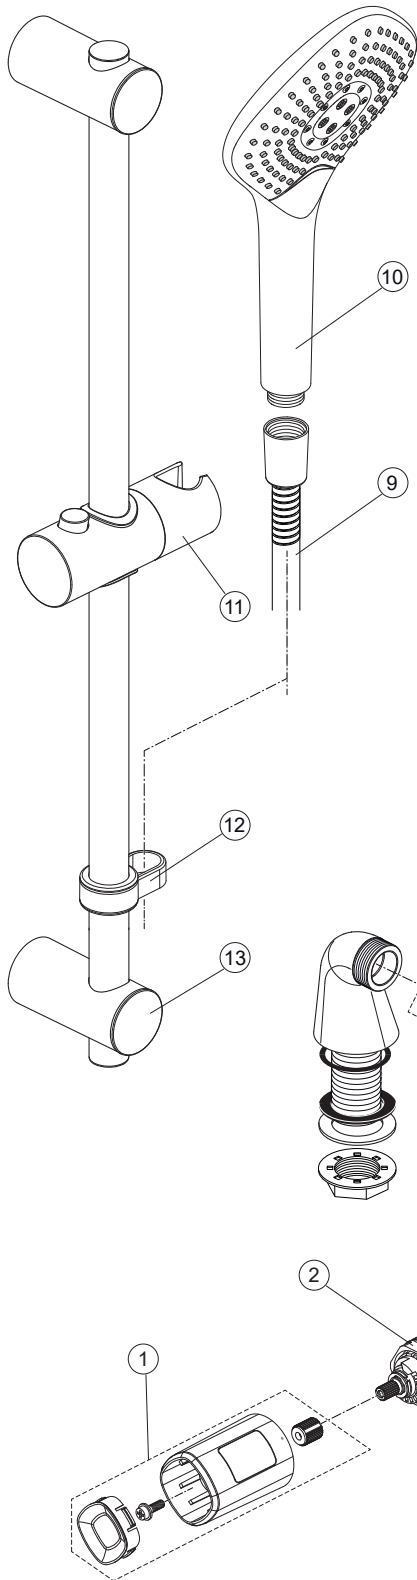

Produced from: Dez. 2019

Bath/Shower Thermostat with shower bar and handspray chrome **A7699AA**

Pos.	Description	Part-Number	Qty.	Pos.	Description	Part-Number	Qty.
1	Handle cpl.	<b>A 861 386 AA</b>	1 Set	11	Slider & holder f. handshr.	<b>B 960 976 AA</b>	1 pcs
2	Thermostatic Cartridge cpl.	<b>A 861 371 NU</b>	1 pcs	12	Hose ring	<b>B 1363 AA</b>	1 pcs
3	Stop valve with diverter	<b>A 861 375 NU</b>	1 Set	13	Wall fixation complete	<b>B 960 972 AA</b>	2 pcs
4	Thread ring + stopring cpl.	<b>A 861 376 NU</b>	1 Set	<i>*Universal set (not all parts needed)</i>			
5	Connection nipple cpl.	<b>A 861 387 NU</b>	1 Set				
6	Non-return valve	<b>A 861 372 NU</b>	1 Set				
7	Nipple G1/2 outside cpl.	<b>A 861 374 NU</b>	1 Set				
8	Aerator	<b>A 963 181 NU</b>	1 pcs				
9	Shower hose 1750 mm	<b>A 4109 AA</b>	1 pcs				
10	Handspray 3Func. □135	<b>B 1760 AA</b>	1 pcs				