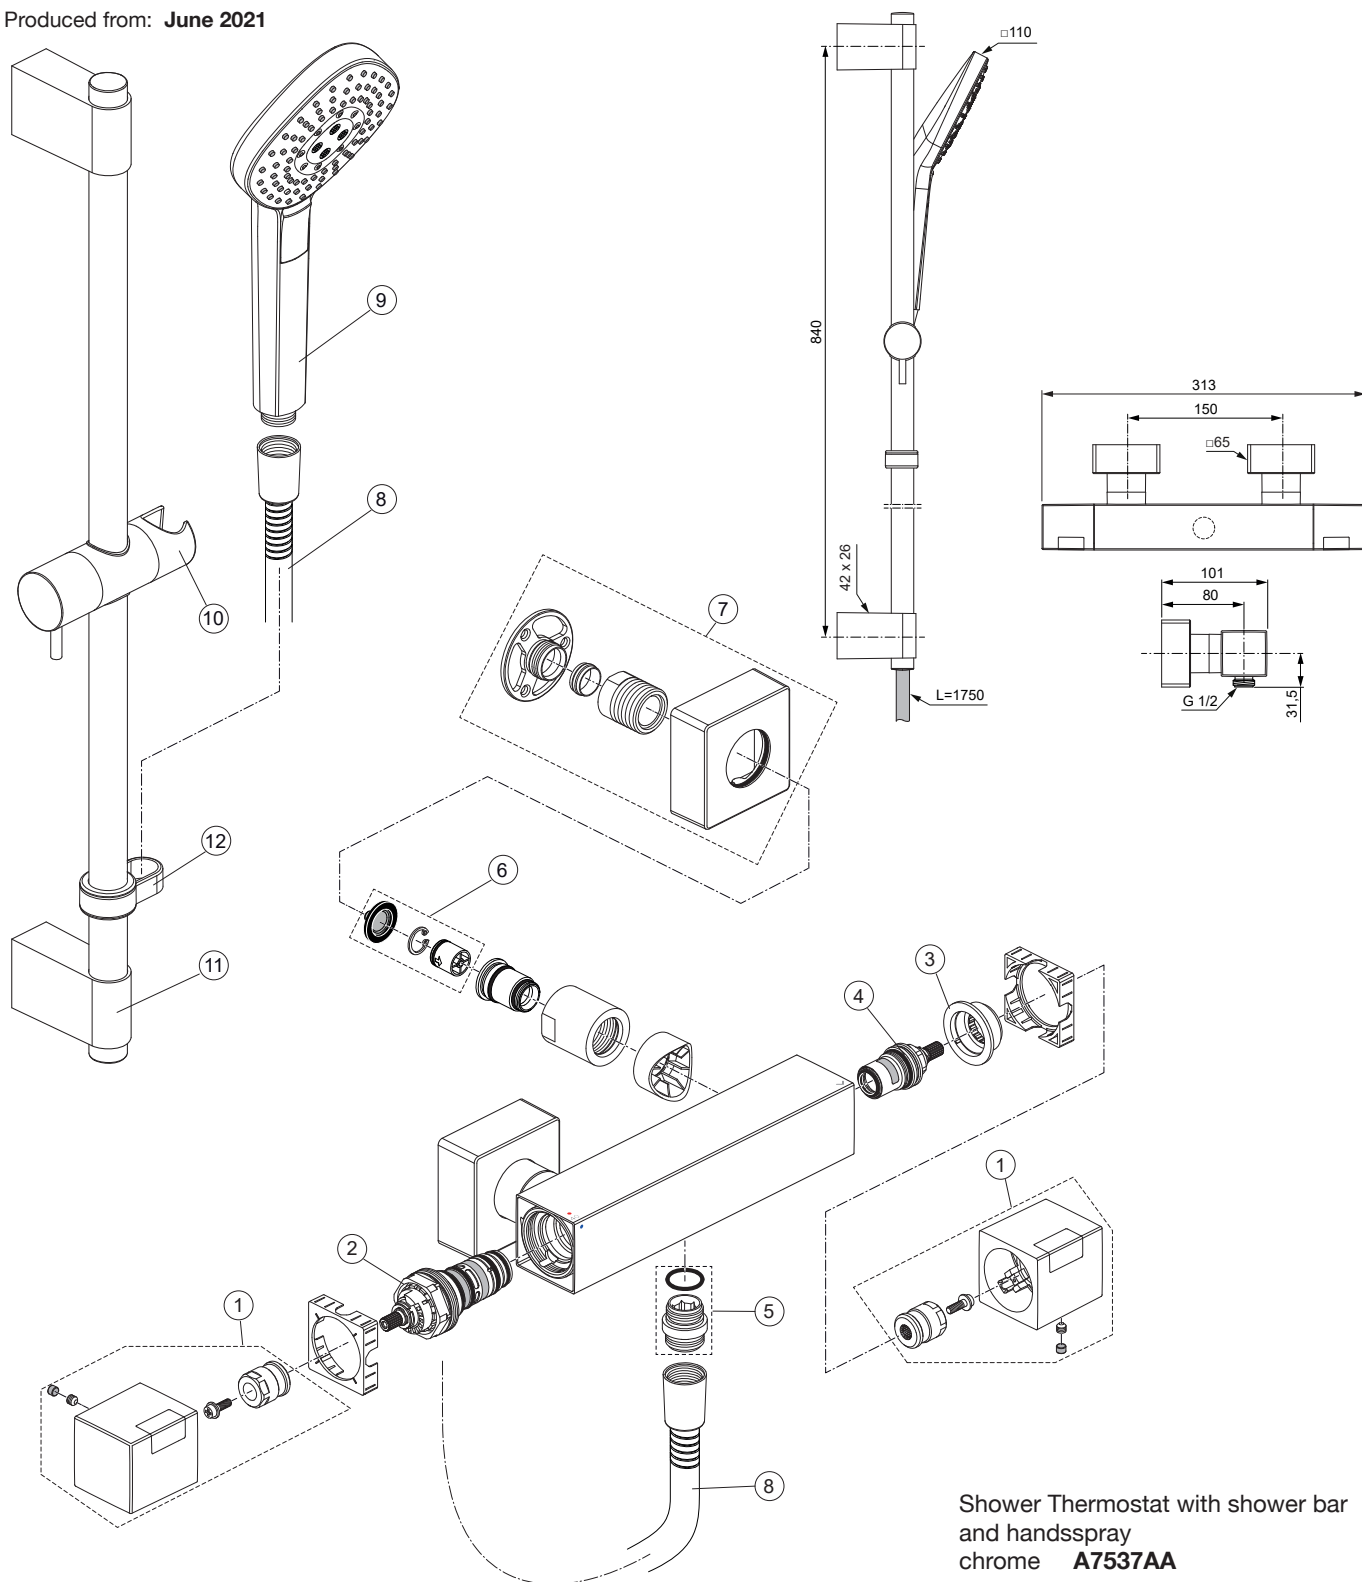

# Ceratherm C100 A7537 ..

Ideal Standard

Produced from: June 2021

Shower Thermostat with shower bar and handspray chrome **A7537AA**

Pos.	Description	Part-Number	Qty.	Pos.	Description	Part-Number	Qty.
1	Handle cpl.	<b>A 861 545 AA</b>	1 Set	12	Hose ring	<b>B 1363 AA</b>	1 pcs
2	Thermostatic Cartridge cpl.	<b>A 861 371 NU</b>	1 pcs	<i>*Universal set (not all parts needed)</i>			
3	Stopring	<b>A 861 373 NU</b>	1 pcs				
4	Cartridge G1/2 180° cpl.	<b>A 861 245 NU*</b>	1 Set				
5	Nipple G1/2 outside cpl.	<b>A 861 546 NU</b>	1 Set				
6	Non-return valve	<b>A 861 372 NU</b>	1 Set				
7	Shower bracket cpl.	<b>A 861 548 AA</b>	2 Set				
8	Shower hose 1750 mm	<b>A 4109 AA</b>	1 pcs				
9	Handspray 3Func. □110	<b>B 2232 AA</b>	1 pcs				
10	Slider & holder f. handshr.	<b>B 961 024 AA</b>	1 pcs				
11	Wall fixation complete	<b>B 960 974 AA</b>	2 Set				

**Ceratherm C100**