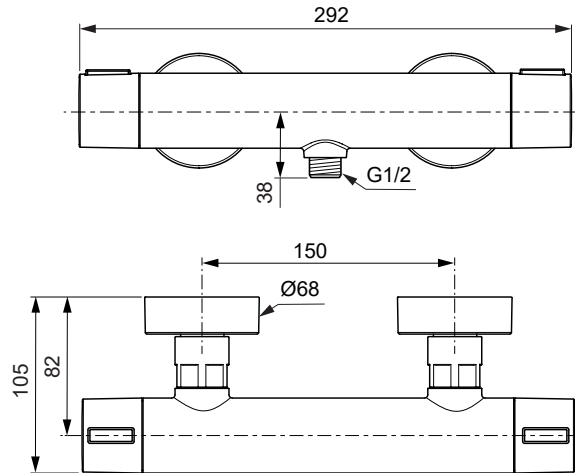

Produced from: **March 2023**

Shower Thermostat
Silk black **BD578XG**

Replace XX with the appropriate finish code
Rose = RO Silver = SI Silk black = XG

Example spare part order:
A 861 620 XG in Silk black

Pos.	Description	Part-Number	Qty.	Pos.	Description	Part-Number	Qty.
1	Handle Volume cpl.	A 861 620 XX	1 Set				
2	Cartridge G1/2 90° cpl.	A 861 639 NU	1 pcs				
3	Therm. Cartridge w. key	A 861 622 NU	1 Set				
4	Handle Therm. cpl.	A 861 623 XX	1 Set				
5	Nipple G1/2 outside cpl.	A 861 624 XX	1 Set				
6	Non-return valve	A 861 372 NU	1 Set				
7	Escutcheon	A 861 625 XX	1 pcs				
8	Shower bracket (connect.)	A 861 626 XX	1 Set				