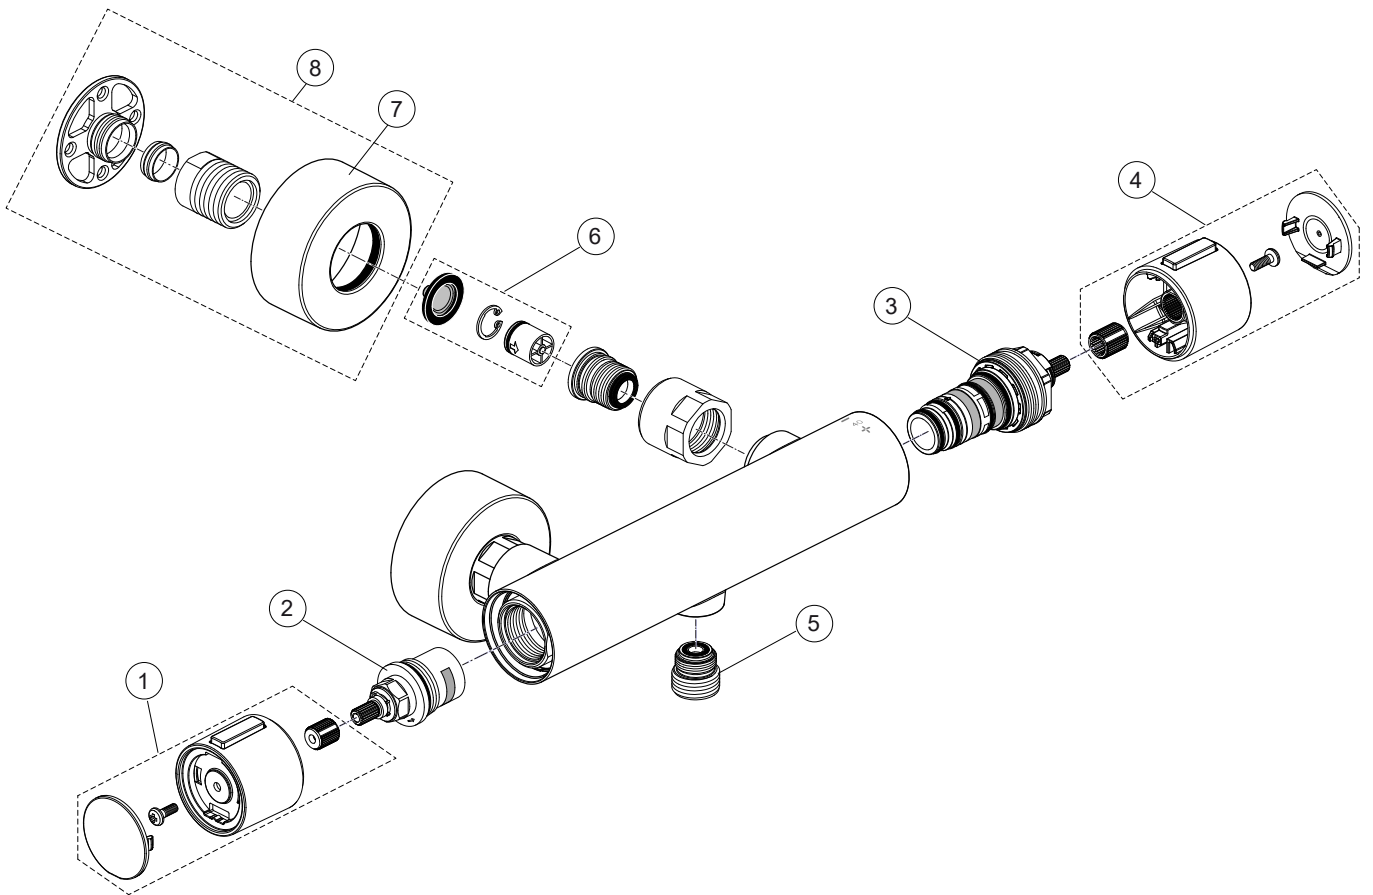

Produced from: **March 2023**

Shower Thermostat
Silk black **BD578XG**

Replace XX with the appropriate finish code
Rose = RO Silver = SI Silk black = XG

Example spare part order:
A 861 620 XG in Silk black

Pos.	Description	Part-Number	Qty.	Pos.	Description	Part-Number	Qty.
1	Handle Volume cpl.	A 861 620 XX	1 Set				
2	Cartridge G1/2 90° cpl.	A 861 639 NU	1 pcs				
3	Therm. Cartridge w. key	A 861 622 NU	1 Set				
4	Handle Therm. cpl.	A 861 623 XX	1 Set				
5	Nipple G1/2 outside cpl.	A 861 624 XX	1 Set				
6	Non-return valve	A 861 372 NU	1 Set				
7	Escutcheon	A 861 625 XX	1 pcs				
8	Shower bracket (connect.)	A 861 626 XX	1 Set				

**Universal set (not all parts needed)*