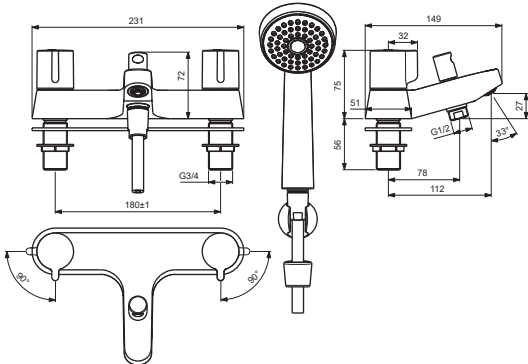

**B9675AA**

Pos.	Signify	Spare parts-Nr.	Quantity	Pos.	Signify	Spare parts-Nr.	Quantity
1	Handle, w/logo-red	B960955AA	1 Set	13	Wall hook for hand shower		1 Pcs.
1a	Handle, w/logo-blue	B960956AA	1 Set	14	Handspray 80mm, 1F, ECO		1 Pcs.
2	Screw M4x14	S961055NU	2 Pcs.				
3	Ceramic valve G1/2, 90°-RH	A861244NU*	1 Pcs.				
	Ceramic valve G1/2, 90°-LH	A861243NU*	1 Pcs.				
4	Body bath/shower		1 Pcs.				
5	Streamline G3/4"	S9595NU	1 Pcs.				
6	Base gasket		1 Pcs.				
7	Pull knob	B960481AA	1 Pcs.				
8	Diverter manual	B960168AA	1 Pcs.				
9	Rv-patrone	A960944NU	2 Pcs.				
10	Brass backnut G3/4"	E960111NU	1 Pcs.				
11	Hose flexible L1350	E4745AA	1 Pcs.				
12	Shower hose bracket		1 Pcs.				

\*Universal set (not all parts needed)