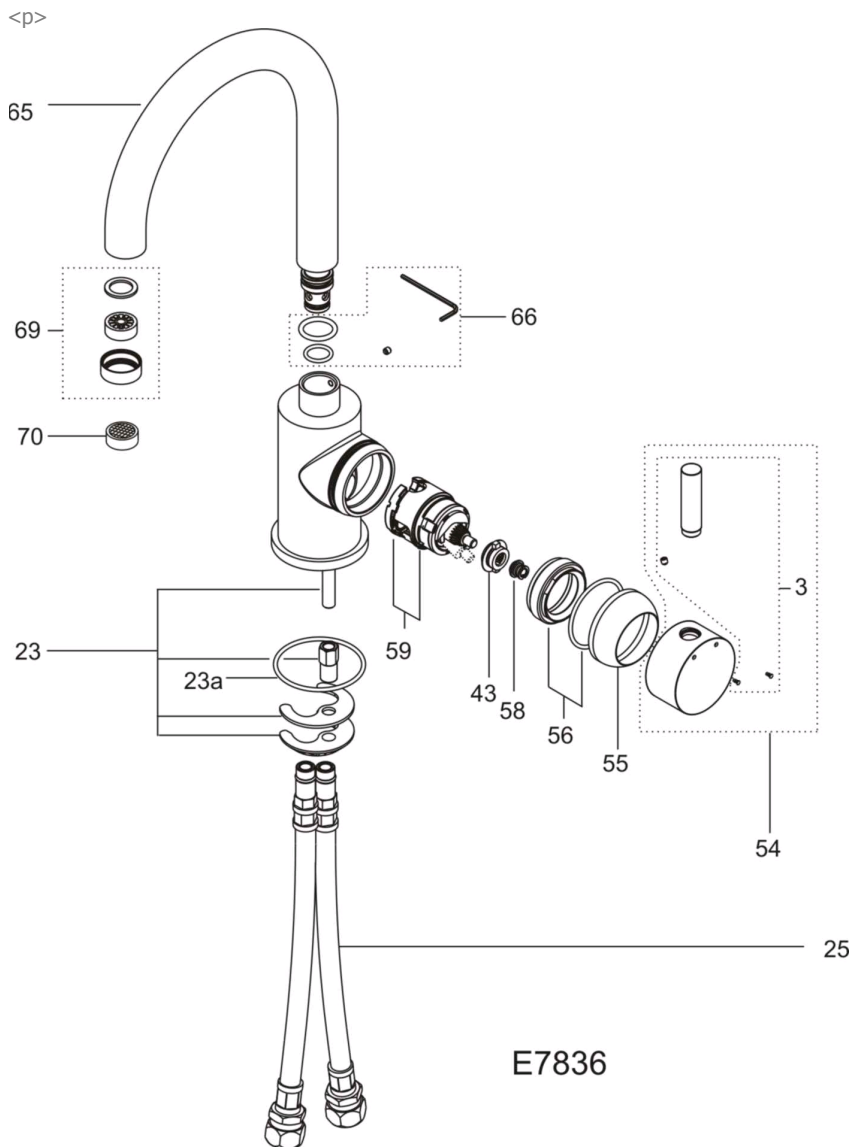

IDEAL-STANDARD BRASSWARE AFFINITY E7836 Kitchen single lever mixer single flow

Ref.	Description
3	Affinity/Alchemy single lever pin kit
23	Fixing kit
23a	Affinity Kitchen SL deck sealing ring
25	Flex tails
43	CAPELLO DRIVE INSERT
54	Affinity/Alchemy single lever handle complete
55	IDYLL BASIN/BIDET SHROUD CP
56	MULTIPORT LOCKING RING FOR BASIN BIDET
58	RETAINING NUT FOR S/L HDL - MINIMAL
59	MULTIPORT SINGLE LEVER CARTRIDGE SMALL
59a	Cartridge sealing o-ring 35 X 3
59b	Crescent shaped temperature limit stop
65	Affinity spout with M23 flow straightener (till 2007)
65a	New Spout with M24 flow straightener (from 2007)
66	Affinity monoflow kitchen spout repair kit
69	Flow straightener M23 (till 2007)
69a	FLOW STRAIGHTENER M24 X 1 & KEY (New from 2007)
70	Aerator (suitable for post 2007 spouts)

Part No.
E960042NU
E950607NU
E912722NU
S960172NU
E91810420
E960692AA
E907795AA
A906068AT
E906002NU
A951970NU11
A962715NU
A962984NU
E960040AA
A955144AA
E960005AA
-
A960412NU
A960386NU

NB -- colour/finish options

Chrome = AA