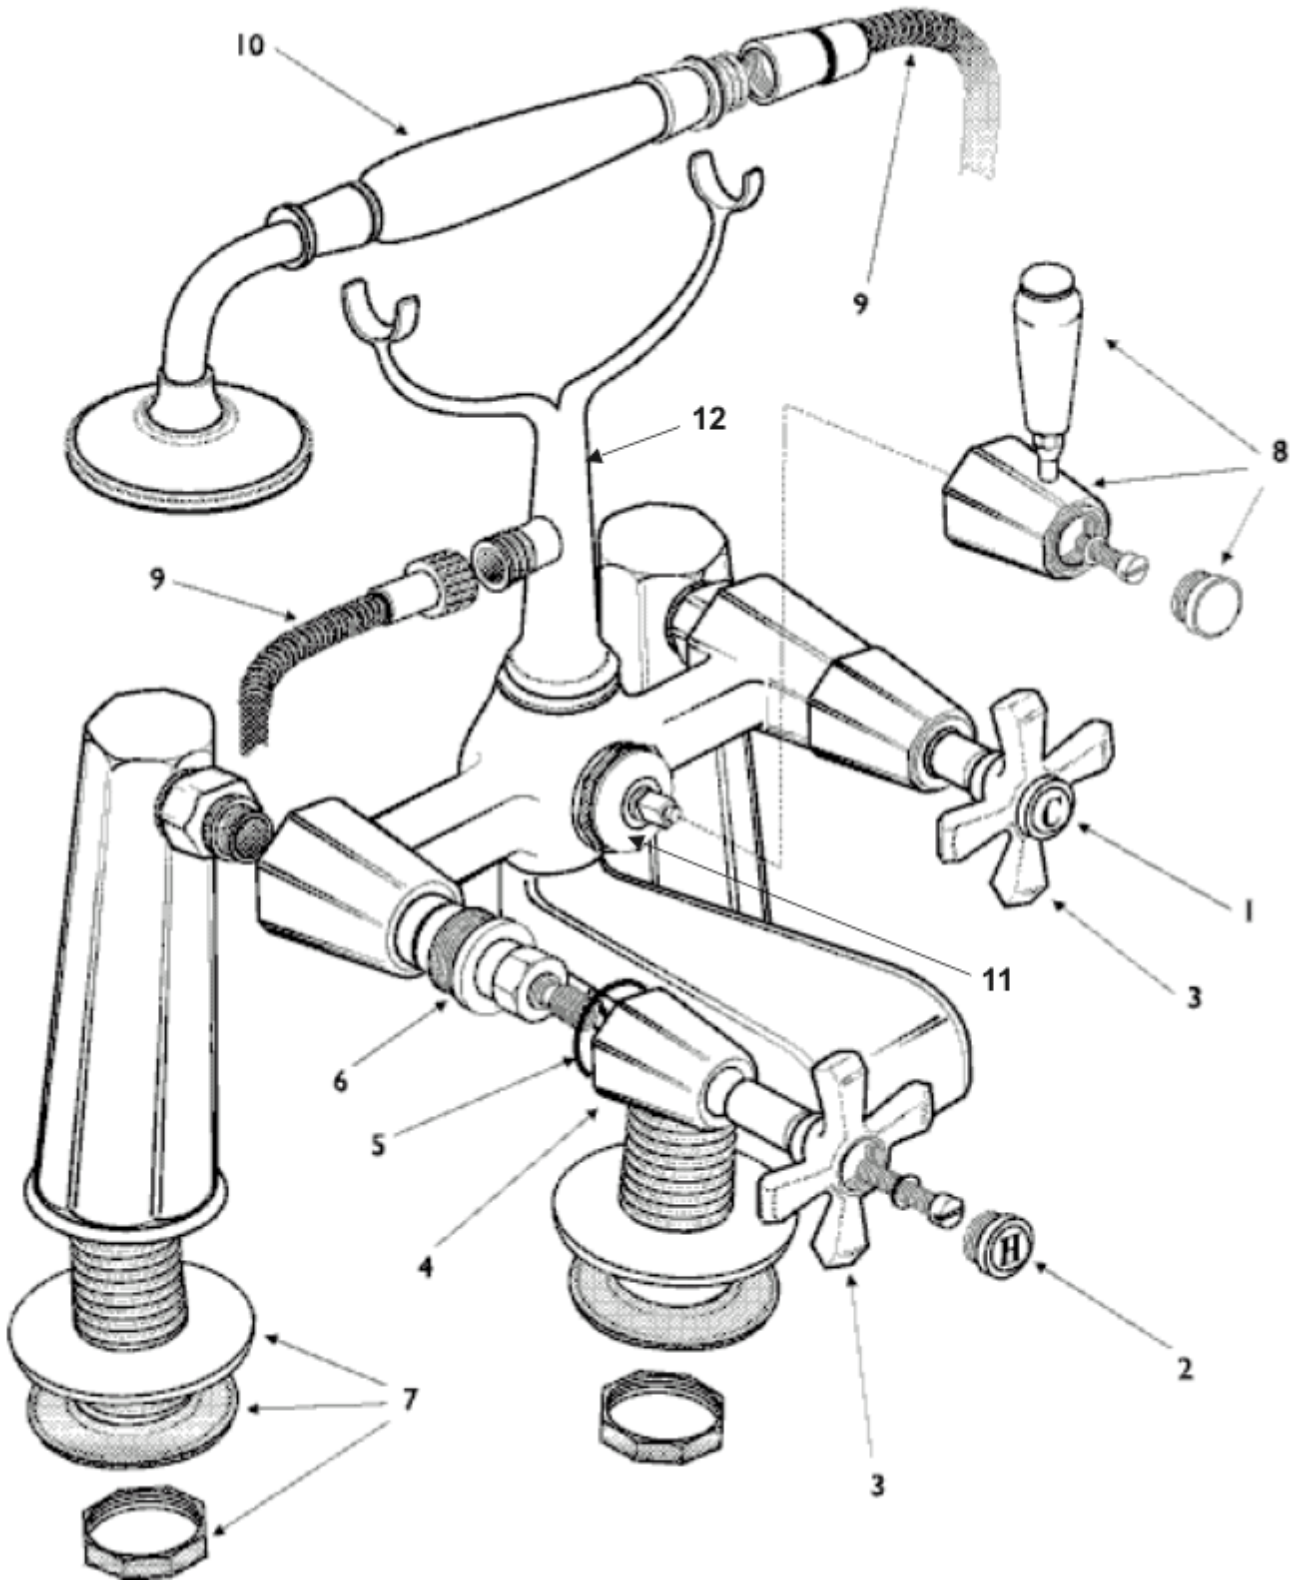

<p>

<b>Ref.</b>	<b>Description</b>	<b>Part No.</b>
1a	index housing	E909649--
1	Index for handle (Hot)	E909657NU
2	Index for handle (Cold)	E909658NU
3	Handle	E908872--
4	Valve cover	990013--
5	'O' ring for valve cover	A912609
6	¾" valve	E960471NU
7	Fixing set for legs	EE99001008
8	Divertor handle - Chrome	E900505AA
9a	Hose Chrome	E919593AA
9b	Hose Gold	E919593AZ
10	Handspray	E960473--
11	Diverter - working parts	E960571AA
12	Hand shower cradle	E960572AA
13	SHOWER HOSE BRACKET - CHROME	EEM134901AA
14	SHOWER HOSE BRACKET - WHITE	EEM13490001