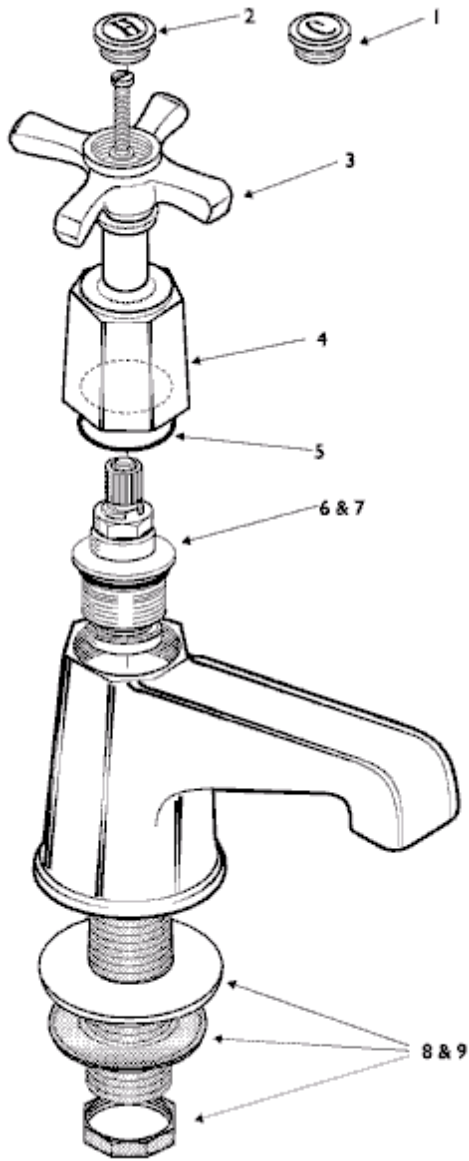

<p>

Ref.	Description
1	index housing
1	Index for handle (Hot)
2	Index for handle (Cold)
3	Handle
4	Valve cover
5	O ring for valve cover
6	1/2" valve
8a	1/2 in Backnut
8b	REPLACEMENT 1/2" BRASS BACKNUT
6a	1/2 rotation washer
7	3/4" valve
7a	3/4 rotation washer
8	Fixing set for 1/2" pillar
9	Fixing set for 3/4" pillar

Part No.
E909649--
E909657NU
E909658NU
E908872--
EE99001300
A912609
E960470NU
EESM40700067
E960112NU
E960459NU
E960471NU
EESM40710067
EESM40710067
EE99001008

NB -- colour/finish options

Chrome = AA
Light Gold = AZ