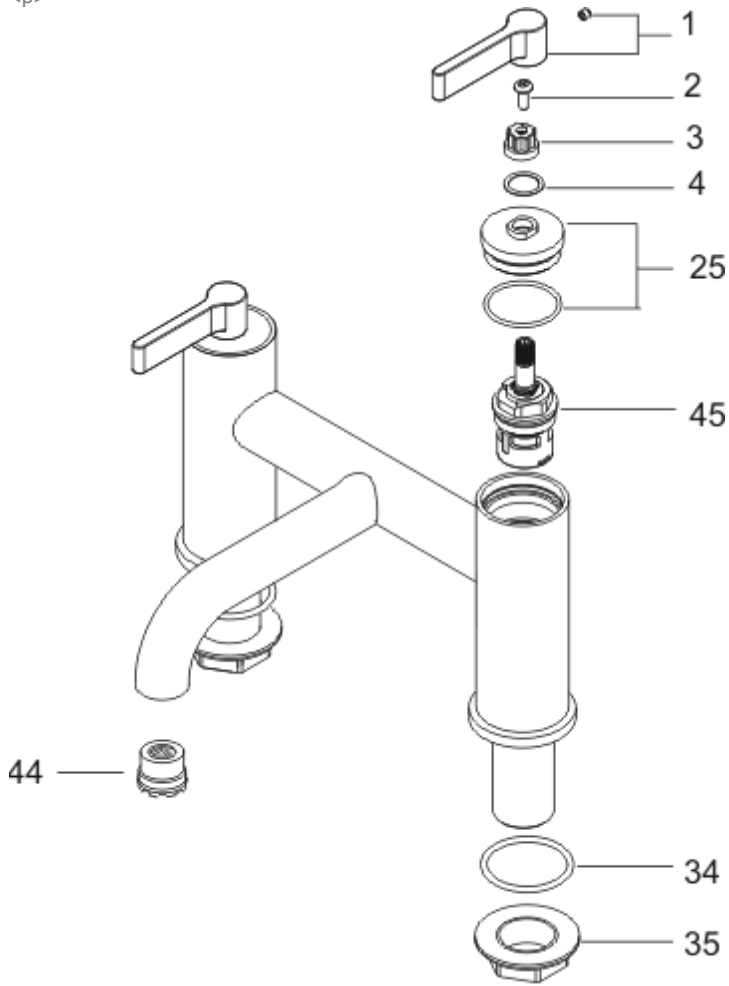

<p>

E0072

Ref.	Description	Part No.
1	Lever Pack - 3TH Basin	E960052AA
2	10mm Pozidrive Screw	S960066NU
3	Cover Insert I/S	E960053NU
4	Indice Pack - Silver	E960054NU
25	Shroud Kit- Silver 2TH DM Bath & Mono's	E960074AA
34	'O' Ring	E960068NU
35	3/4" Plastic Backnut	EESM40710067
35a	REPLACEMENT 3/4" BRASS BACKNUT	E960111NU
41	Grub screw M4 x 4 (for handle fixing)	E91830267
44	Flow straightener	A960191NU
44a	Aerator key	A960196NU
45	3/4 SE Ceramic Disk Internals Pack	S960023NU