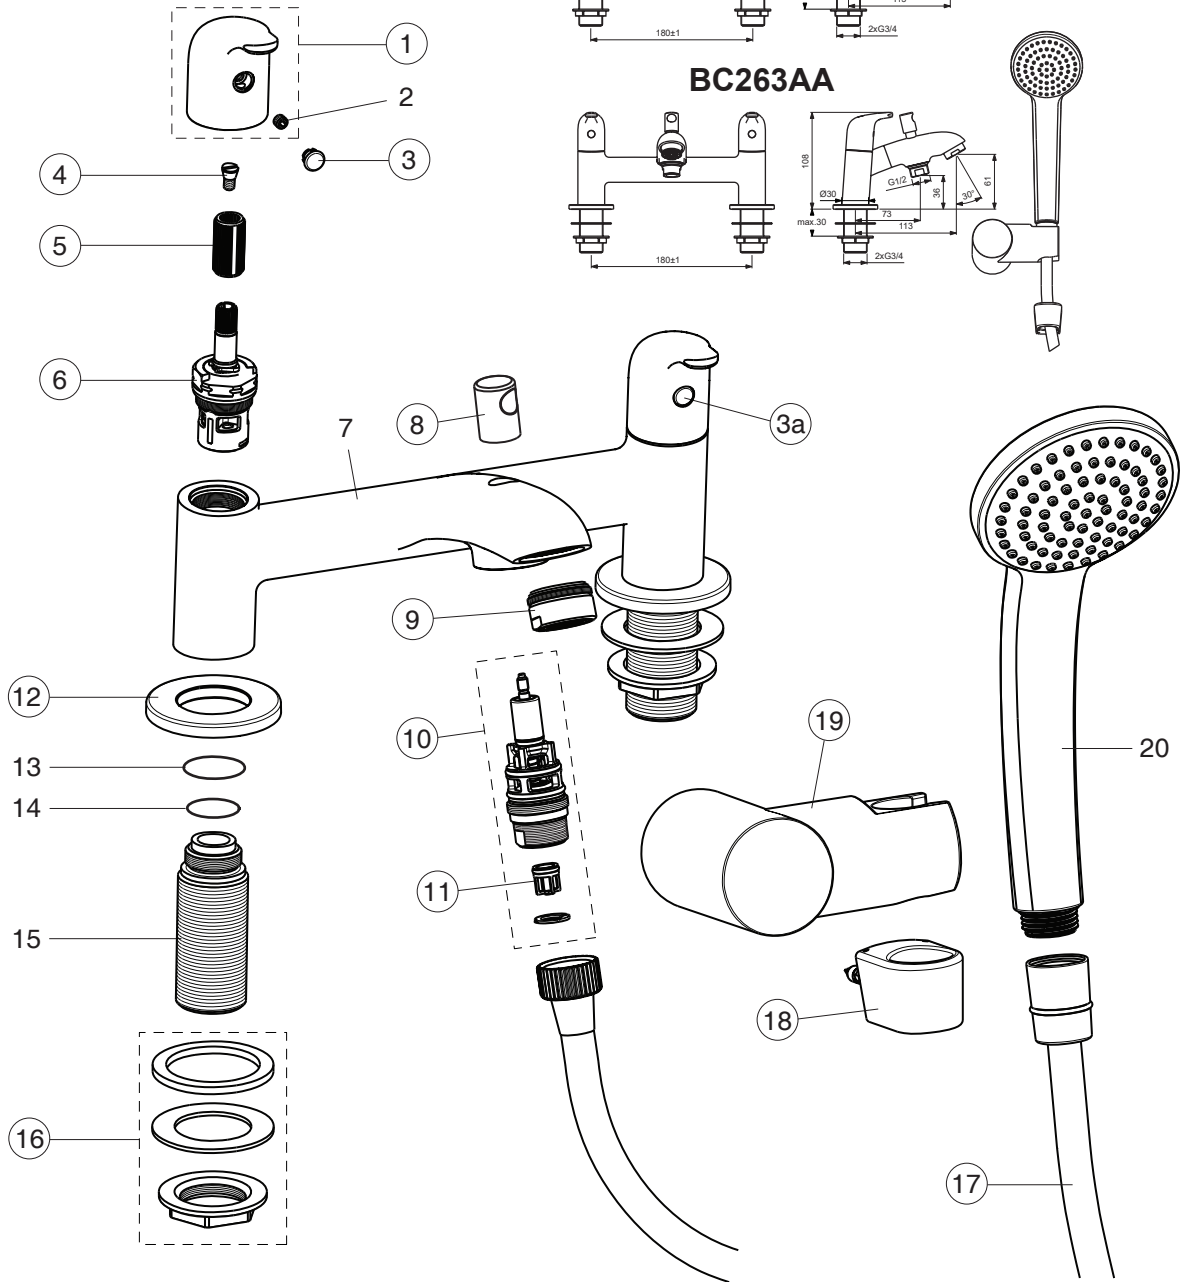

B0294AA

BC263AA

Pos.	Signify	Spare parts-Nr.	Quantity	Pos.	Signify	Spare parts-Nr.	Quantity
1	Handle, w/logo ISI-compl.	B961041AA	1 Pcs.	13	O-Ring Ø19x2.5		2 Pcs.
2	Screw M5x6		1 Pcs.	14	O-Ring Ø18.2x1.7		2 Pcs.
3	Red index button	B960516NU	1 Pcs.	15	Connector G3/4		2 Pcs.
3a	Blue index button	B960517NU	1 Pcs.	16	Connecting set	B960471NU	1 Set
4	Screw M4	A961337NU	1 Pcs.	17	Flexible hose G1/2 /L1800	A963173NU	1 Pcs.
5	Griff-insert	A963196NU	2 Pcs.	18	Shower hose bracket	B1364AA	1 Pcs.
6	Cartridge G1/2, c/w open	A963004NU	1 Pcs.	19	Wall bracket swivel	B960943AA	1 Pcs.
6a	Cartridge G1/2, a-c/w open	A963003NU	1 Pcs.	20	Handspray 1F,80mm		1 Pcs.
7	Body bath/shower filler		1 Pcs.				
8	Handle for diverter	B960486AA	1 Pcs.				
9	Nozzle	A961625AA	1 Pcs.				
10	Diverter automatic	B960167AA	1 Pcs.				
11	Rv-patrone	A960944NU	2 Pcs.				
12	Rosette decorative	B961342AA	1 Pcs.				