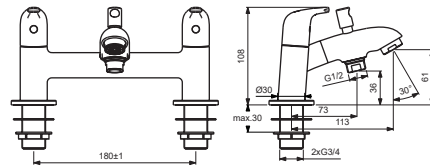

B0294AA

BC263AA

Pos.	Signify	Spare parts-Nr.	Quantity	Pos.	Signify	Spare parts-Nr.	Quantity
1	Handle, w/logo ISI-compl.	B961041AA	1 Pcs.	13	O-Ring Ø19x2.5		2 Pcs.
2	Screw M5x6		1 Pcs.	14	O-Ring Ø18.2x1.7		2 Pcs.
3	Red index button	B960516NU	1 Pcs.	15	Connector G3/4		2 Pcs.
3a	Blue index button	B960517NU	1 Pcs.	16	Connecting set	B960471NU	1 Set
4	Screw M4	A961337NU	1 Pcs.	17	Flexible hose G1/2 /L1800	A963173NU	1 Pcs.
5	Griff-insert	A963196NU	2 Pcs.	18	Shower hose bracket	B1364AA	1 Pcs.
6	Cartridge G1/2, c/w open	A963004NU	1 Pcs.	19	Wall bracket swivel	B960943AA	1 Pcs.
6a	Cartridge G1/2, a-c/w open	A963003NU	1 Pcs.	20	Handspray 1F,80mm		1 Pcs.
7	Body bath/shower filler		1 Pcs.				
8	Handle for diverter	B960486AA	1 Pcs.				
9	Nozzle	A961625AA	1 Pcs.				
10	Diverter automatic	B960167AA	1 Pcs.				
11	Rv-patrone	A960944NU	2 Pcs.				
12	Rosette decorative	B961342AA	1 Pcs.				