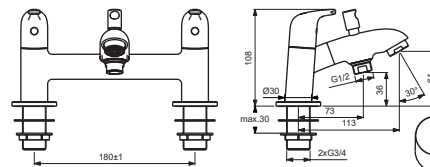

B0294AA

BC263AA

Pos.	Signify	Spare parts-Nr.	Quantity	Pos.	Signify	Spare parts-Nr.	Quantity
1	Handle, w/logo ISI-compl.	B961041AA	1 Pcs.	13	O-Ring Ø19x2.5		2 Pcs.
2	Screw M5x6		1 Pcs.	14	O-Ring Ø18.2x1.7		2 Pcs.
3	Red index button	B960516NU	1 Pcs.	15	Connector G3/4		2 Pcs.
3a	Blue index button	B960517NU	1 Pcs.	16	Connecting set	B960471NU	1 Set
4	Screw M4	A961337NU	1 Pcs.	17	Flexible hose G1/2 /L1800	A963173NU	1 Pcs.
5	Griff-insert	A963196NU	2 Pcs.	18	Shower hose bracket	B1364AA	1 Pcs.
6	Cartridge G1/2, c/w open	A963004NU	1 Pcs.	19	Wall bracket swivel	B960943AA	1 Pcs.
6a	Cartridge G1/2, a-c/w open	A963003NU	1 Pcs.	20	Handspray 1F,80mm		1 Pcs.
7	Body bath/shower filler		1 Pcs.				
8	Handle for diverter	B960486AA	1 Pcs.				
9	Nozzle	A961625AA	1 Pcs.				
10	Diverter automatic	B960167AA	1 Pcs.				
11	Rv-patrone	A960944NU	2 Pcs.				
12	Rosette decorative	B961342AA	1 Pcs.				