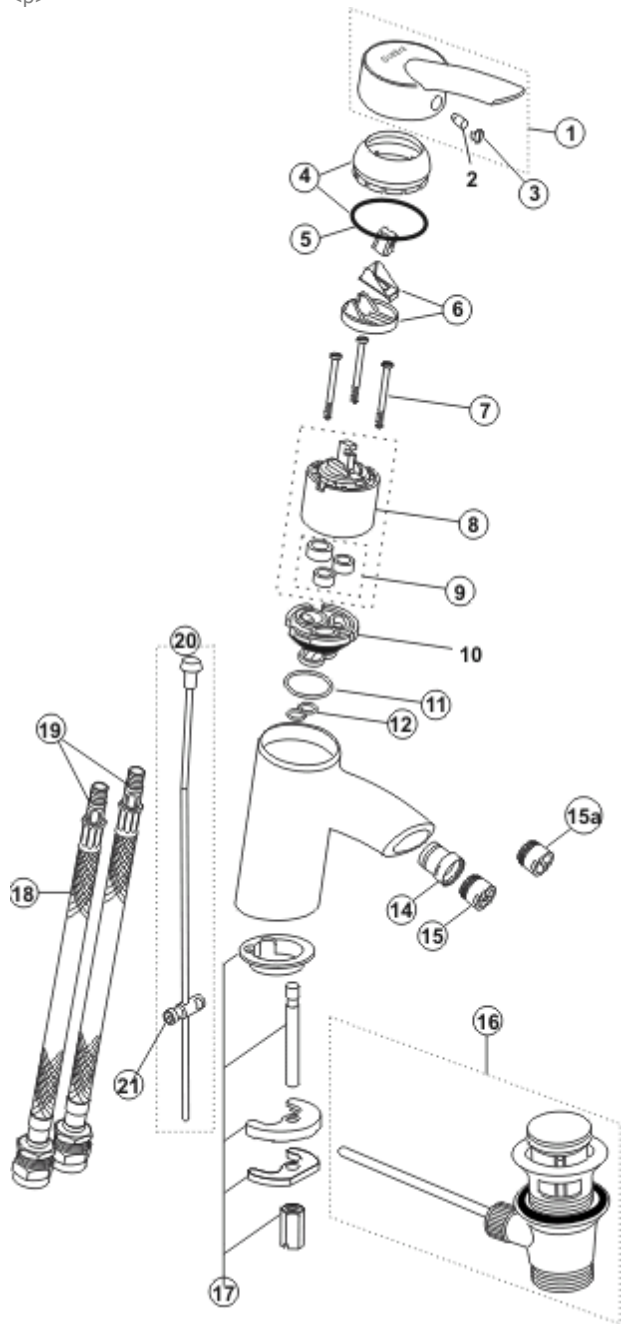

SOTTINI BRASSWARE MIA B8430 SINGLE LEVER BIDET MIXER

<p>

Ref.	Description	Part No.
1	Lever handle	B960651AA
3	Cover button (Blue/Red)	B960426NU
4	Shroud with O-Ring	B960368AA
5	O-Ring 40x1	B960277NU
6	Volume stop	A860700NU
7	Screw M4x45.5	A961957NU
8	Cartridge 47mm	A960500NU
9	O-Ring-set	A961155NU
11	O-Ring 28x2	A963299NU
12	O-Ring 9x2	A961868NU
14	Ball joint M18x1	A960019AA
15	Flowstraitener M18x1	B960653AA
15a	Aerator M18x1 in bag	B964902AA
16	Pop-up drain-ass.	A961230AA
17	Connecting set	B964894NU
18	Flex hose	B960511NU
19	O-Ring 7.65x1.78	B960341NU
20	Pop up waste set	A964527AA
21	Pop up waste shackle	A963404NU