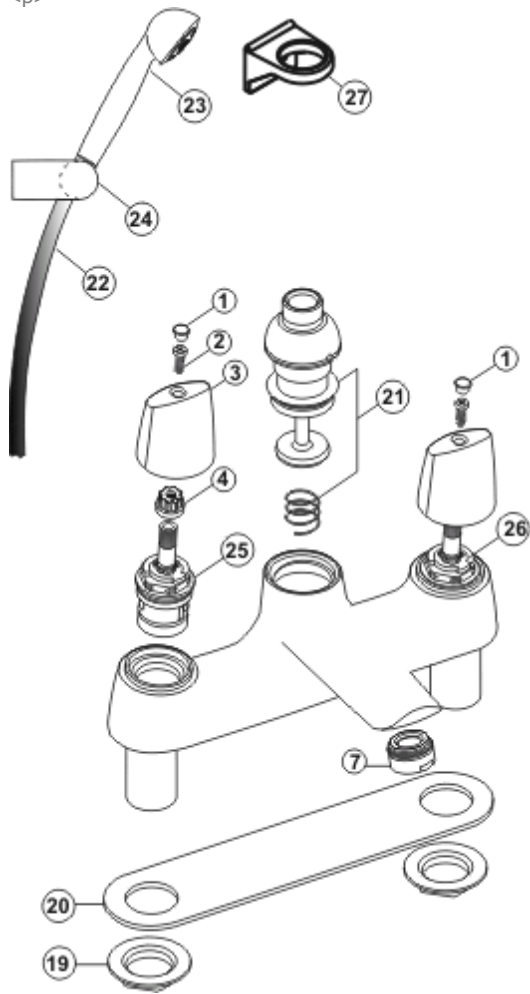

<p>

Ref.	Description
1a	Red index button
1b	Blue index button
2	Screw M4 x 12mm
3	Ceraplan Duo handle
4	Drive insert
7	Flow straightener
19	Bath pillar tap fixing set
20	Sealing gasket, 2-hole bath fittings
21	Divertor, 2-hole bath/shower mixer
22	Shower hose, 2-hole mixer
23	Shower handspray
24	Showering station
25	3/4" I-S rubber valve int. h'work c/w M4 taper screw
27	Shower hose restraining bracket

Part No.
B960516NU
B960517NU
B960599NU
B960598AA
E960053NU
S9635AA
B960471NU
E911706NU
B960522AA
E4745AA
B950791AA11
S960164AA
A951645NU11
EEM134901AA

NB -- colour/finish options

Chrome = AA