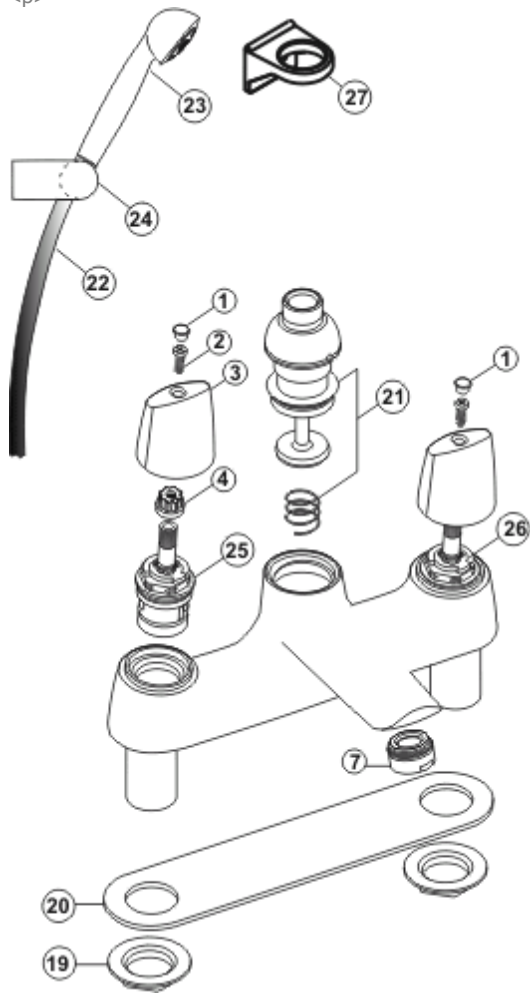

<p>

Ref.	Description	Part No.
a	Red index button	B960516NU
1b	Blue index button	B960517NU
2	Screw M4 x 12mm	B960599NU
3	Ceraplan Disc handle	B960597AA
4	Drive insert	E960053NU
7	Flow straightener	S9635AA
19	Bath pillar tap fixing set	B960471NU
20	Sealing gasket, 2-hole bath fittings	E911706NU
21	Divertor, 2-hole bath/shower mixer	B960522AA
22	Shower hose, 2-hole mixer	E4745AA
23	Shower handspray	B950791AA11
24	Showering station	S960164AA
25	¾" SE Cartridge hot	S960023NU
26	¾" SE Cartridge cold	S960023NU
27	Shower hose restraining bracket	EEM134901AA