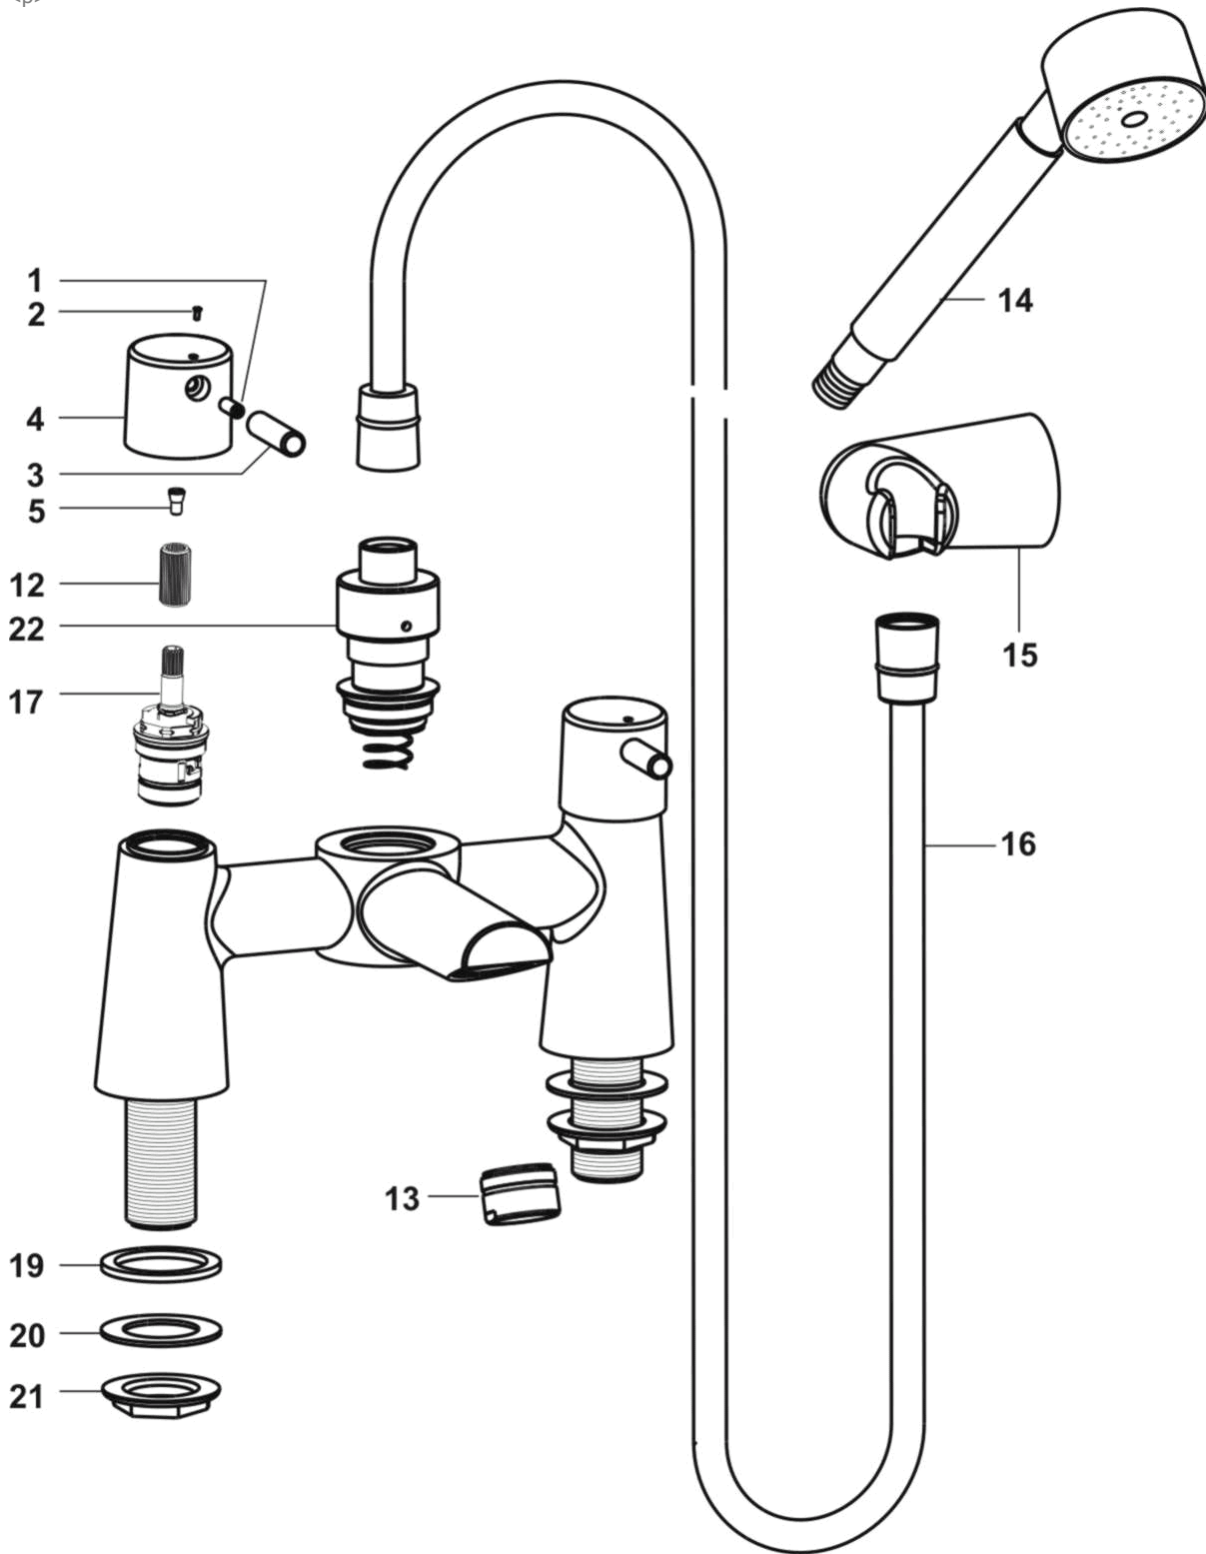

<p>

Ref.	Description	Part No.
1	Grub screw	S960184NU
2	INDICATOR PIN PACK	S960059NU
3	Handle pin	B960300AA
4	Handle body	B960299AA
5	Cartridge screw	A91831914
12	Drive insert (Adapter)	N042677NU
13	Flow straightener	A910210AA
13a	Aerater (optional extra)	A960309AA
14	Shower handspray	L6704AA
15	Showering station	S960164AA
16	Flexible shower hose	E4745AA
17a	SE ¾ cartridge cold	A954352NU11
17b	SE ¾ cartridge hot	A954353NU11
17c	SE CERAMIC DISC CARTRIDGES L/FR PAIR ** Spares **	S960023NU
19	Sealing washer - bath	B960302NU
21	Backnut - bath	E960111NU
22	Diverter	B960308AA
22a	Diverter spring	E915812NU

NB -- colour/finish options

Chrome = AA
