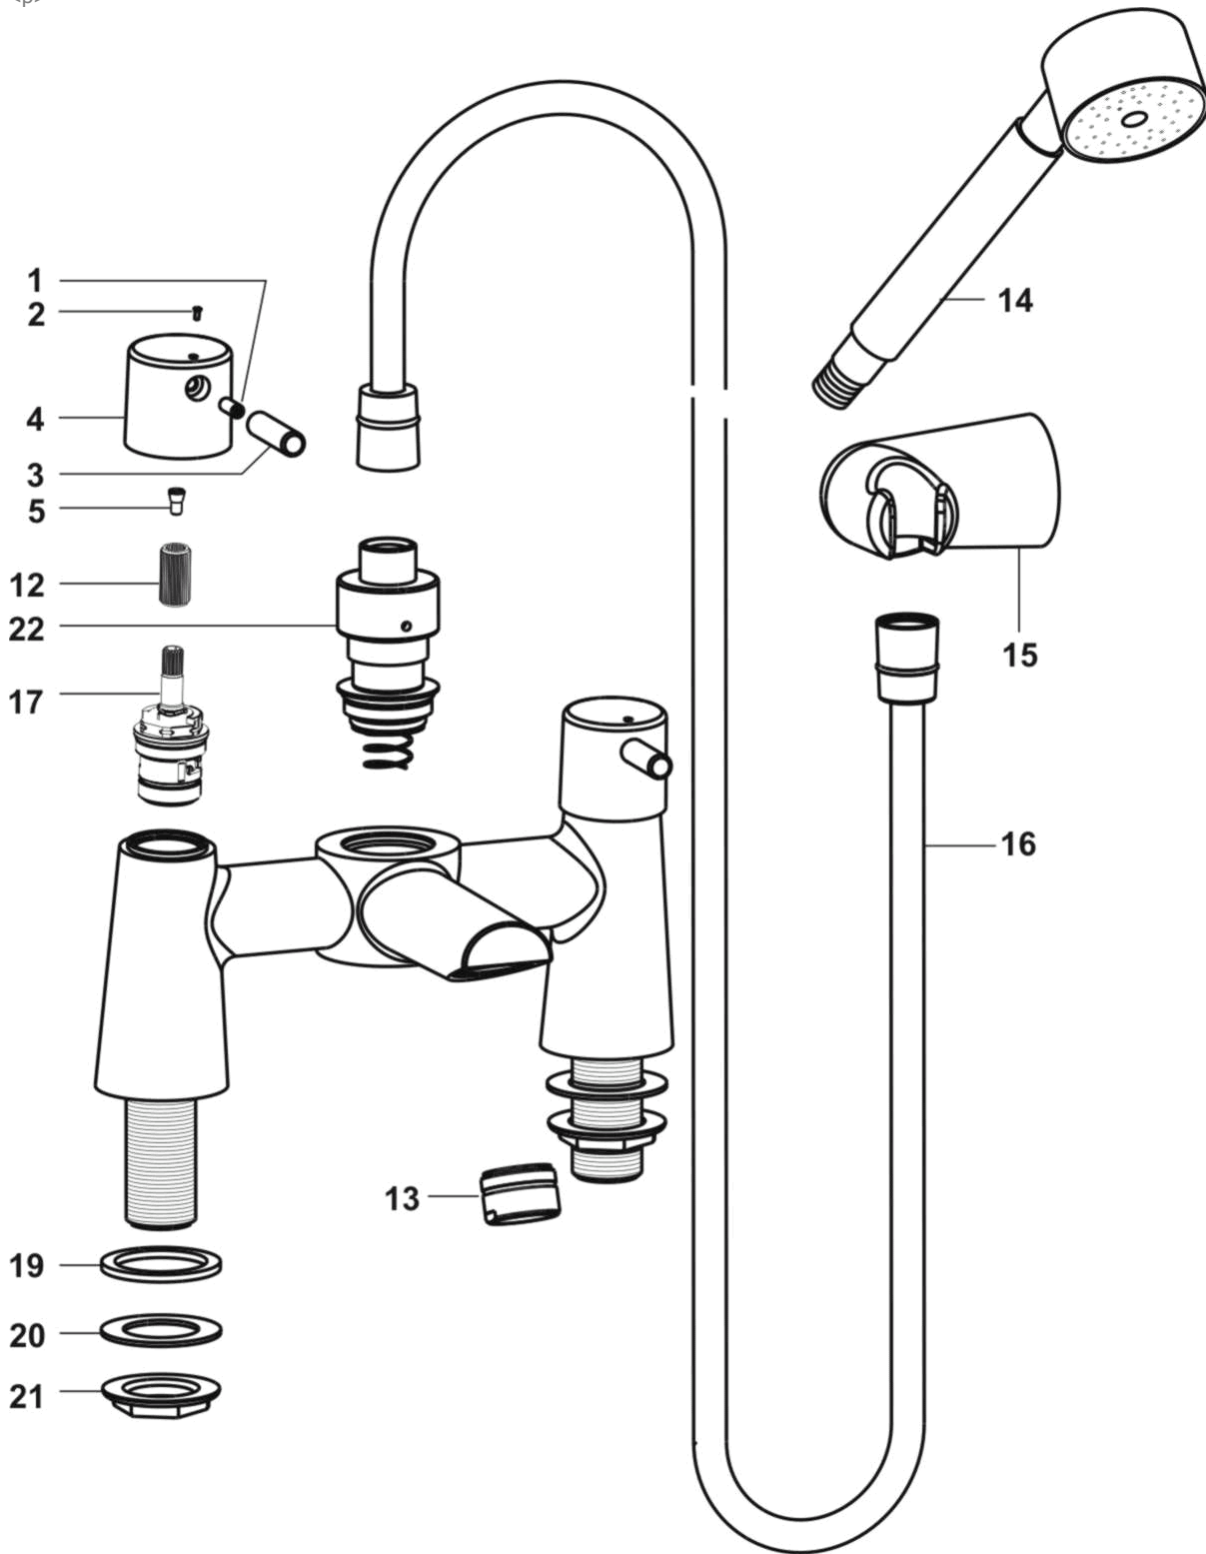

<p>

Ref.	Description	Part No.
1	Grub screw	S960184NU
2	INDICATOR PIN PACK	S960059NU
3	Handle pin	B960300AA
4	Handle body	B960299AA
5	Cartridge screw	A91831914
12	Drive insert - pair (Adapter)	A963196NU
13	Flow straightener	A910210AA
13a	Aerater (optional extra)	A960309AA
14	Shower handspray	L6704AA
15	Showering station	S960164AA
16	Flexible shower hose	E4745AA
17a	SE ¾ cartridge cold	A954352NU11
17b	SE ¾ cartridge hot	A954353NU11
17c	SE CERAMIC DISC CARTRIDGES L/FR PAIR ** Spares **	S960023NU
19	Sealing washer - bath	B960302NU
21	Backnut - bath	E960111NU
22	Diverter	B960308AA
22a	Diverter spring	E915812NU

NB -- colour/finish options

Chrome = AA
