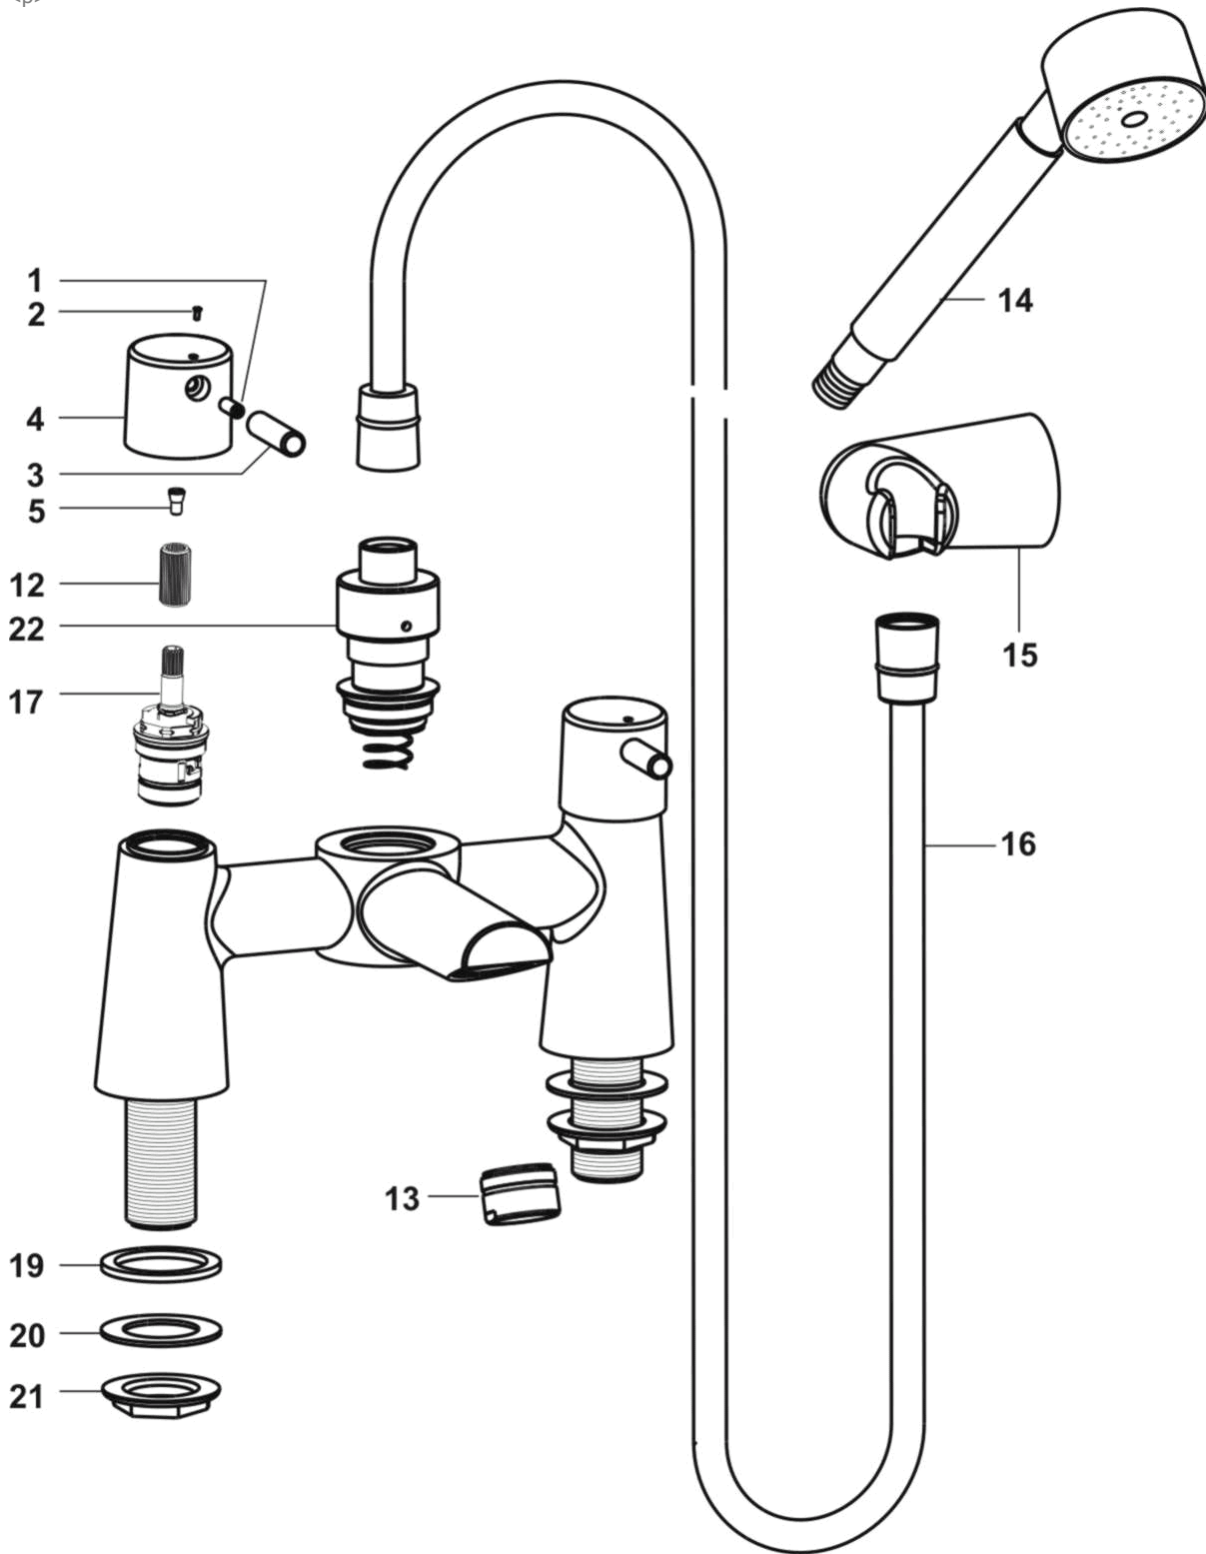

<p>

<b>Ref.</b>	<b>Description</b>	<b>Part No.</b>
1	Grub screw	S960184NU
2	INDICATOR PIN PACK	S960059NU
3	Handle pin	B960300AA
4	Handle body	B960299AA
5	Cartridge screw	A91831914
12	Drive insert (Adapter)	N042677NU
13	Flow straightener	A910210AA
13a	Aerater (optional extra)	A960309AA
14	Shower handspray	L6704AA
15	Showering station	S960164AA
16	Flexible shower hose	E4745AA
17a	SE ¾ cartridge cold	A954352NU11
17b	SE ¾ cartridge hot	A954353NU11
17c	SE CERAMIC DISC CARTRIDGES L/FR PAIR ** Spares **	S960023NU
19	Sealing washer - bath	B960302NU
21	Backnut - bath	E960111NU
22	Diverter	B960308AA
22a	Diverter spring	E915812NU

**NB -- colour/finish options**

Chrome = AA

---