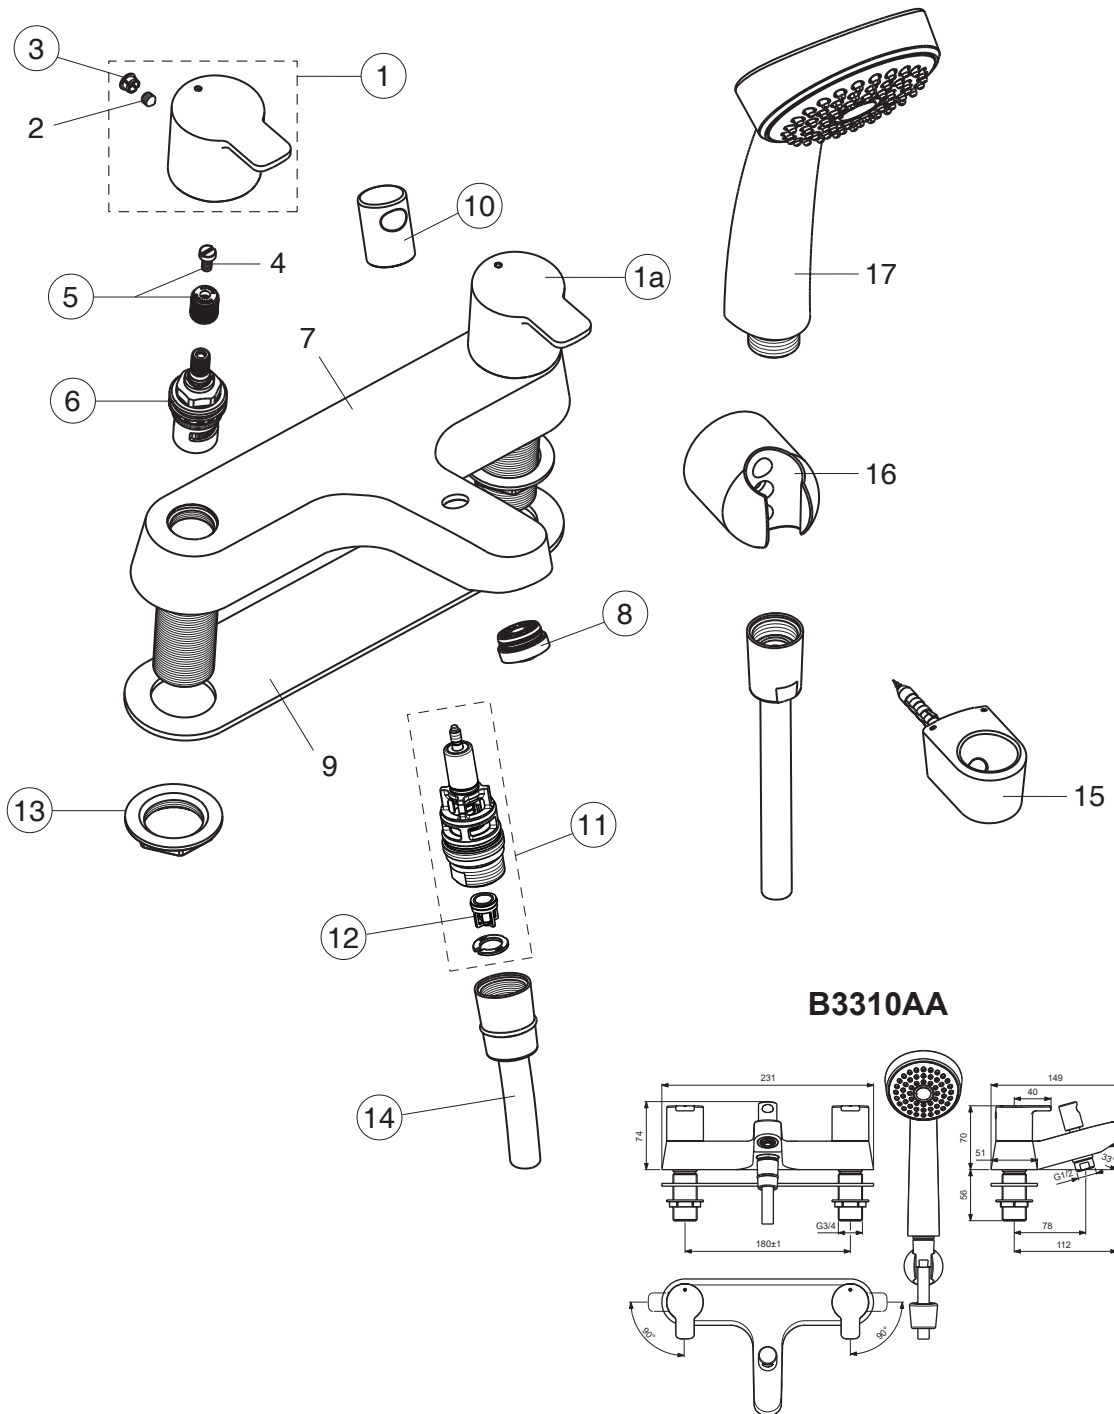

SANDRINGHAM 21

*Armitage
Shanks*

Pos.	Signify	Spare parts-Nr.	Quantity	Pos.	Signify	Spare parts-Nr.	Quantity
1	Handle,w/logo-red	B961412AA	1 Set	13	Brass backnut G3/4"	E960111NU	1 Pcs.
1a	Handle,w/logo-blue	B961411AA	1 Set	14	Hose flexible L1350	E4745AA	1 Pcs.
2	Screw M5x6		2 Pcs.	15	Shower hose bracket		1 Pcs.
3	Block cap	A961157AA	1 Pcs.	16	Wall hook for hand shower		1 Pcs.
4	Screw M4x8		2 Pcs.	17	Handspray 80mm,1F ,ECO		1 Pcs.
5	Adapter+screw	A861446NU	1 Set				
6	Ceramic valve G1/2,90°-RH	A861244NU*	1 Pcs.				
	Ceramic valve G1/2,90°-LH	A861243NU*	1 Pcs.				
7	Body bath/shower		1 Pcs.				
8	Streamline G3/4"	S9595NU	1 Pcs.				
9	Base gasket		1 Pcs.				
10	Pull knob	B960481AA	1 Pcs.				
11	Diverter manual	B960168AA	1 Pcs.				
12	Rv-patrone	A960944NU	2 Pcs.				

*Universal set (not all parts needed)