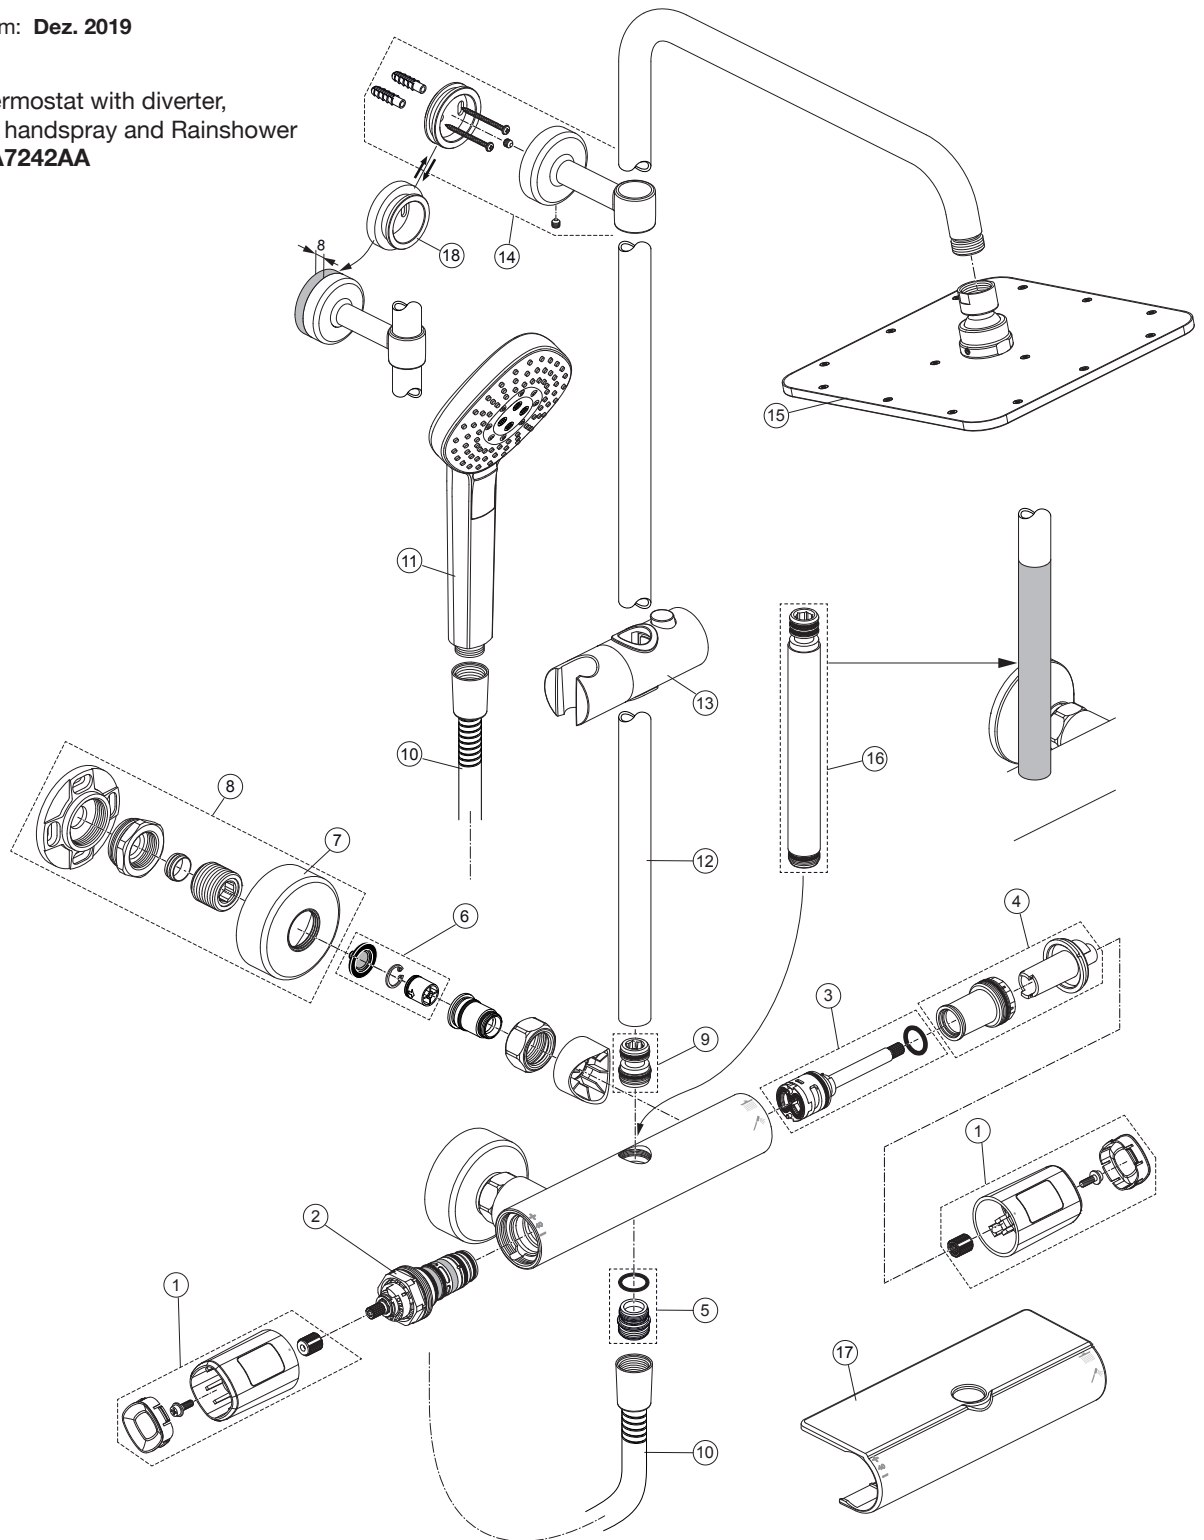

Produced from: Dez. 2019

Shower Thermostat with diverter,
shower bar, handspray and Rainshower
chrome **A7242AA**

Pos.	Description	Part-Number	Qty.	Pos.	Description	Part-Number	Qty.
1	Handle cpl.	A 861 386 AA	1 Set	13	Shower bar 1000 mm	A 861 330 AA	1 pcs
2	Thermostatic Cartridge cpl.	A 861 371 NU	1 pcs	14	Slider & holder f. handshr.	B 960 976 AA	1 Set
3	Stop valve with diverter	A 861 375 NU	1 Set	15	Wall fixation complete	A 861 331 AA	1 pcs
4	Thread ring + stopring cpl.	A 861 376 NU	1 Set	16	Headshower □200 mm	B 0024 AA	1 pcs
5	Nipple G1/2 outside cpl.	A 861 374 NU	1 Set	16	Extension kit 150mm long	A 861 379 AA	1 Set
6	Non-return valve	A 861 372 NU	1 Set	16	Extension kit 300mm long	A 861 380 AA	1 Set
7	Escutcheon	B 960 242 AA	1 pcs	17	Warp over shelf	A 861 383 AA	1 pcs
8	Shower bracket (connect.)	B 961 042 AA	2 pcs	18	Fixing plate extension 8mm	A 861 508 AA	1 pcs
9	Connection nipple cpl.	A 861 385 NU	1 Set				
10	Shower hose 1750 mm	A 4109 AA	1 pcs				
11	Handspray 3Func. □110	B 2232 AA	1 pcs				
12	Shower bar 1100 mm	A 861 377 AA	1 pcs				