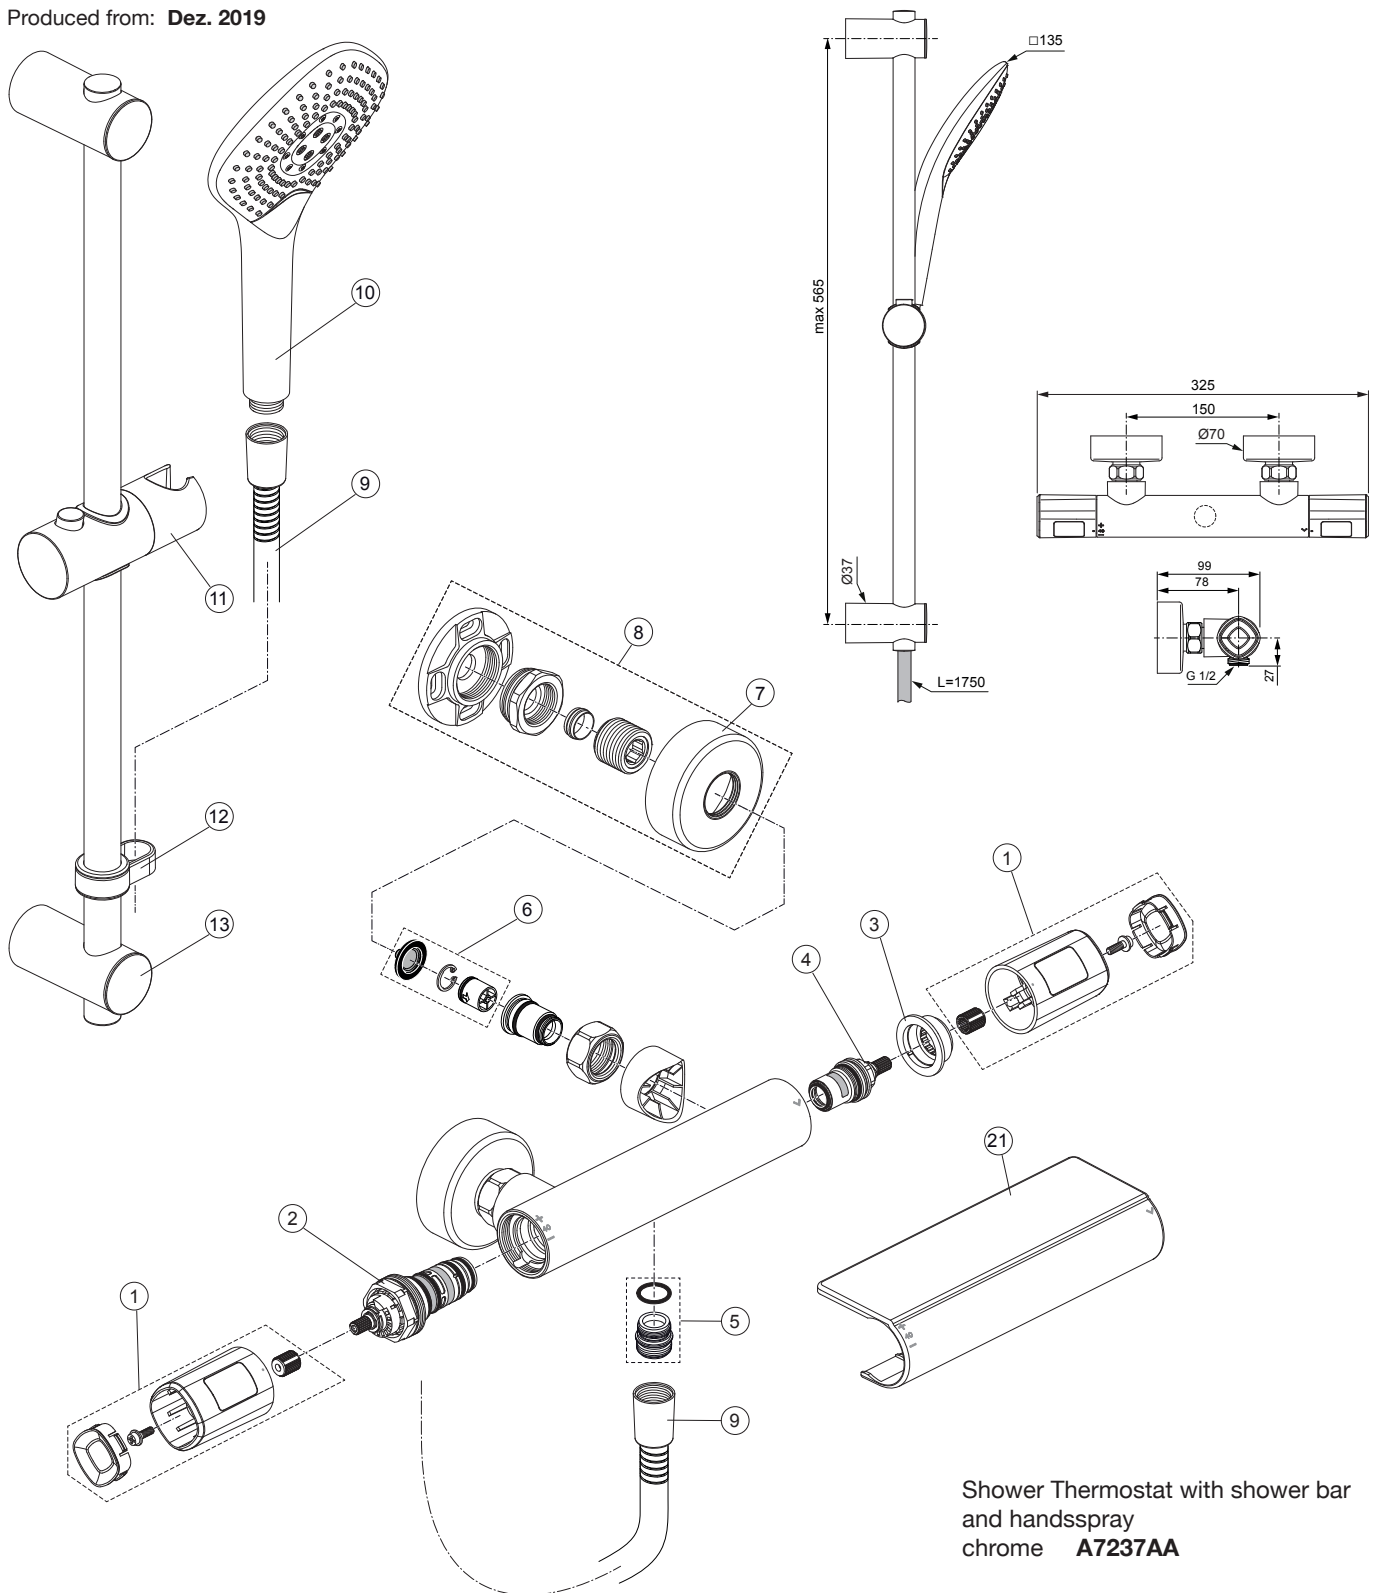

Produced from: Dez. 2019

Shower Thermostat with shower bar and handsspray
chrome **A7237AA**

Pos.	Description	Part-Number	Qty.	Pos.	Description	Part-Number	Qty.
1	Handle cpl.	A 861 386 AA	1 Set	12	Hose ring	B 1363 AA	1 pcs
2	Thermostatic Cartridge cpl.	A 861 371 NU	1 pcs	13	Wall fixation complete	B 960 972 AA	2 pcs
3	Stopring	A 861 373 NU	1 pcs	14	Warp over shelf	A 7215 AA	1 pcs
4	Cartridge G1/2 180° cpl.	A 861 245 NU*	1 Set				
5	Nipple G1/2 outside cpl.	A 861 374 NU	1 Set				
6	Non-return valve	A 861 372 NU	1 Set				
7	Escutcheon	B 960 242 AA	1 pcs				
8	Shower bracket (connect.)	B 961 042 AA	2 pcs				
9	Shower hose 1750 mm	A 4109 AA	1 pcs				
10	Handspray 3Func. □135	B 1760 AA	1 pcs				
11	Slider & holder f. handshr.	B 960 976 AA	1 pcs				

*Universal set (not all parts needed)