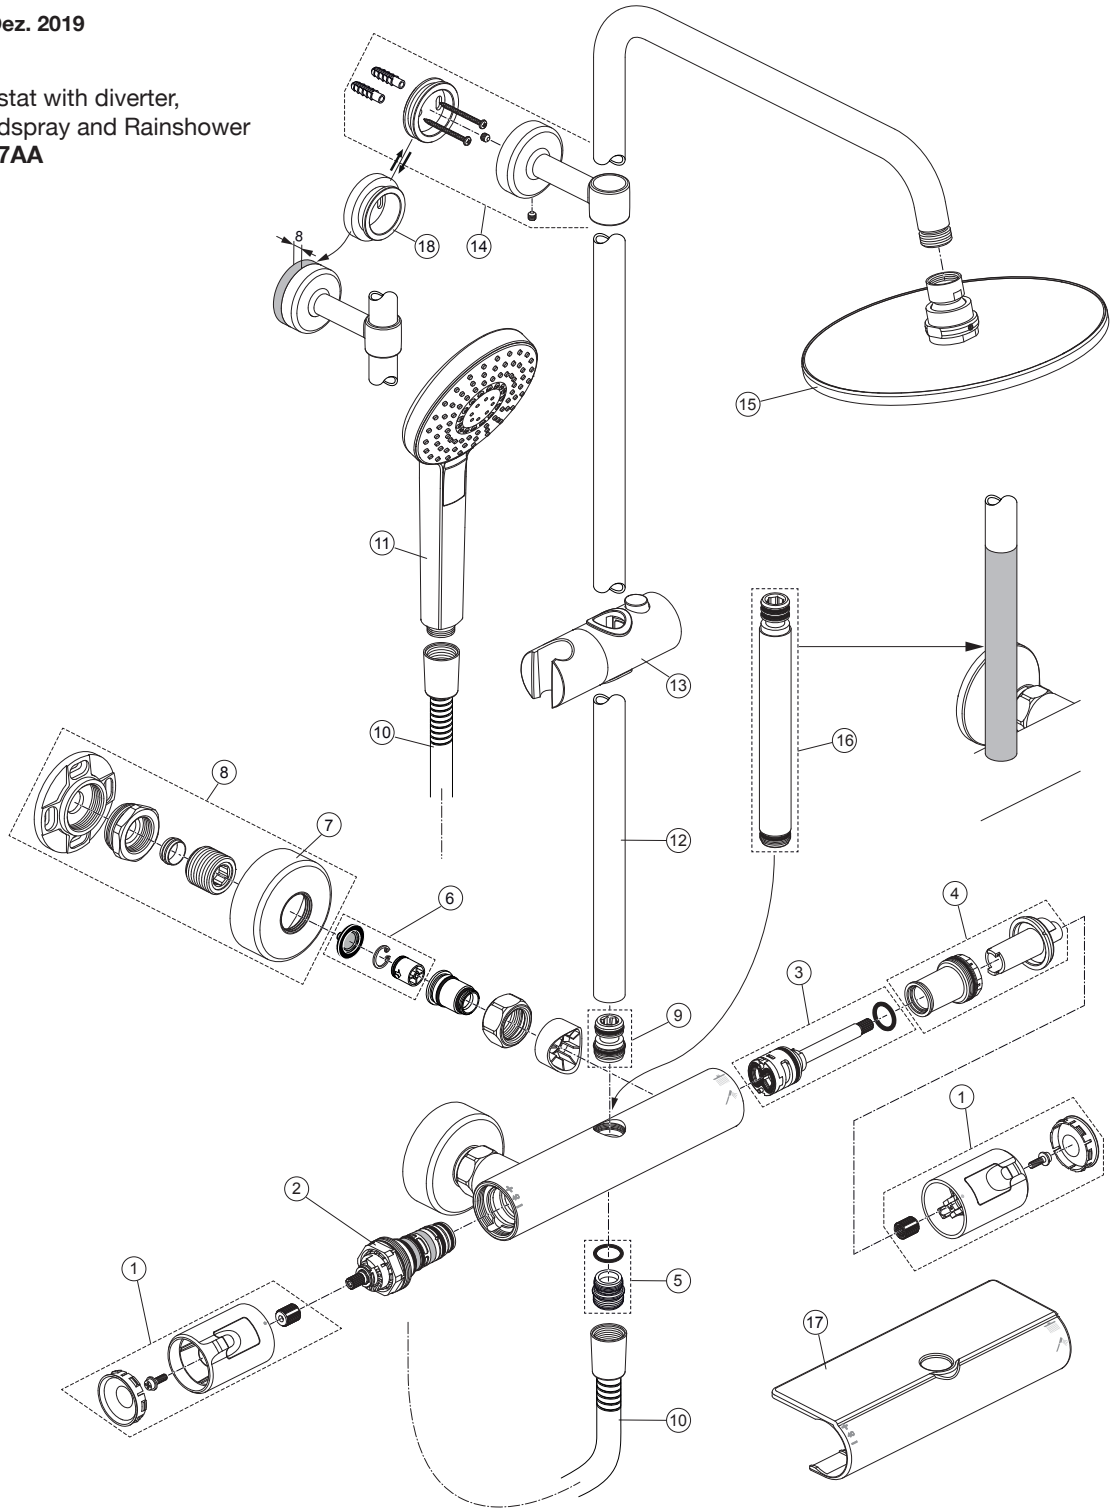

Produced from: Dez. 2019

Shower Thermostat with diverter,
shower bar, handspray and Rainshower
chrome **A7227AA**

Pos.	Description	Part-Number	Qty.	Pos.	Description	Part-Number	Qty.
1	Handle cpl.	A 861 382 AA	1 Set	13	Slider & holder f. handshr.	B 960 976 AA	1 Set
2	Thermostatic Cartridge cpl.	A 861 371 NU	1 pcs	14	Wall fixation complete	A 861 331 AA	1 pcs
3	Stop valve with diverter	A 861 375 NU	1 Set	15	Headshower Ø200 mm	B 9442 AA	1 pcs
4	Thread ring + stopring cpl.	A 861 376 NU	1 Set	16	Extension kit 150mm long	A 861 379 AA	1 Set
5	Nipple G1/2 outside cpl.	A 861 374 NU	1 Set		Extension kit 300mm long	A 861 380 AA	1 Set
6	Non-return valve	A 861 372 NU	1 Set	17	Warp over shelf	A 861 383 AA	1 pcs
7	Escutcheon	B 960 242 AA	1 pcs	18	Fixing plate extension 8mm	A 861 508 AA	1 pcs
8	Shower bracket (connect.)	B 961 042 AA	1 Set				
9	Connection nipple cpl.	A 861 385 NU	1 Set				
10	Shower hose 1750 mm	A 4109 AA	1 pcs				
11	Handspray Ø110-3F-8l/min	B 2231 AA	1 pcs				
12	Shower bar 1100 mm	A 861 377 AA	1 pcs				
	Shower bar 1000 mm	A 861 330 AA	1 pcs				