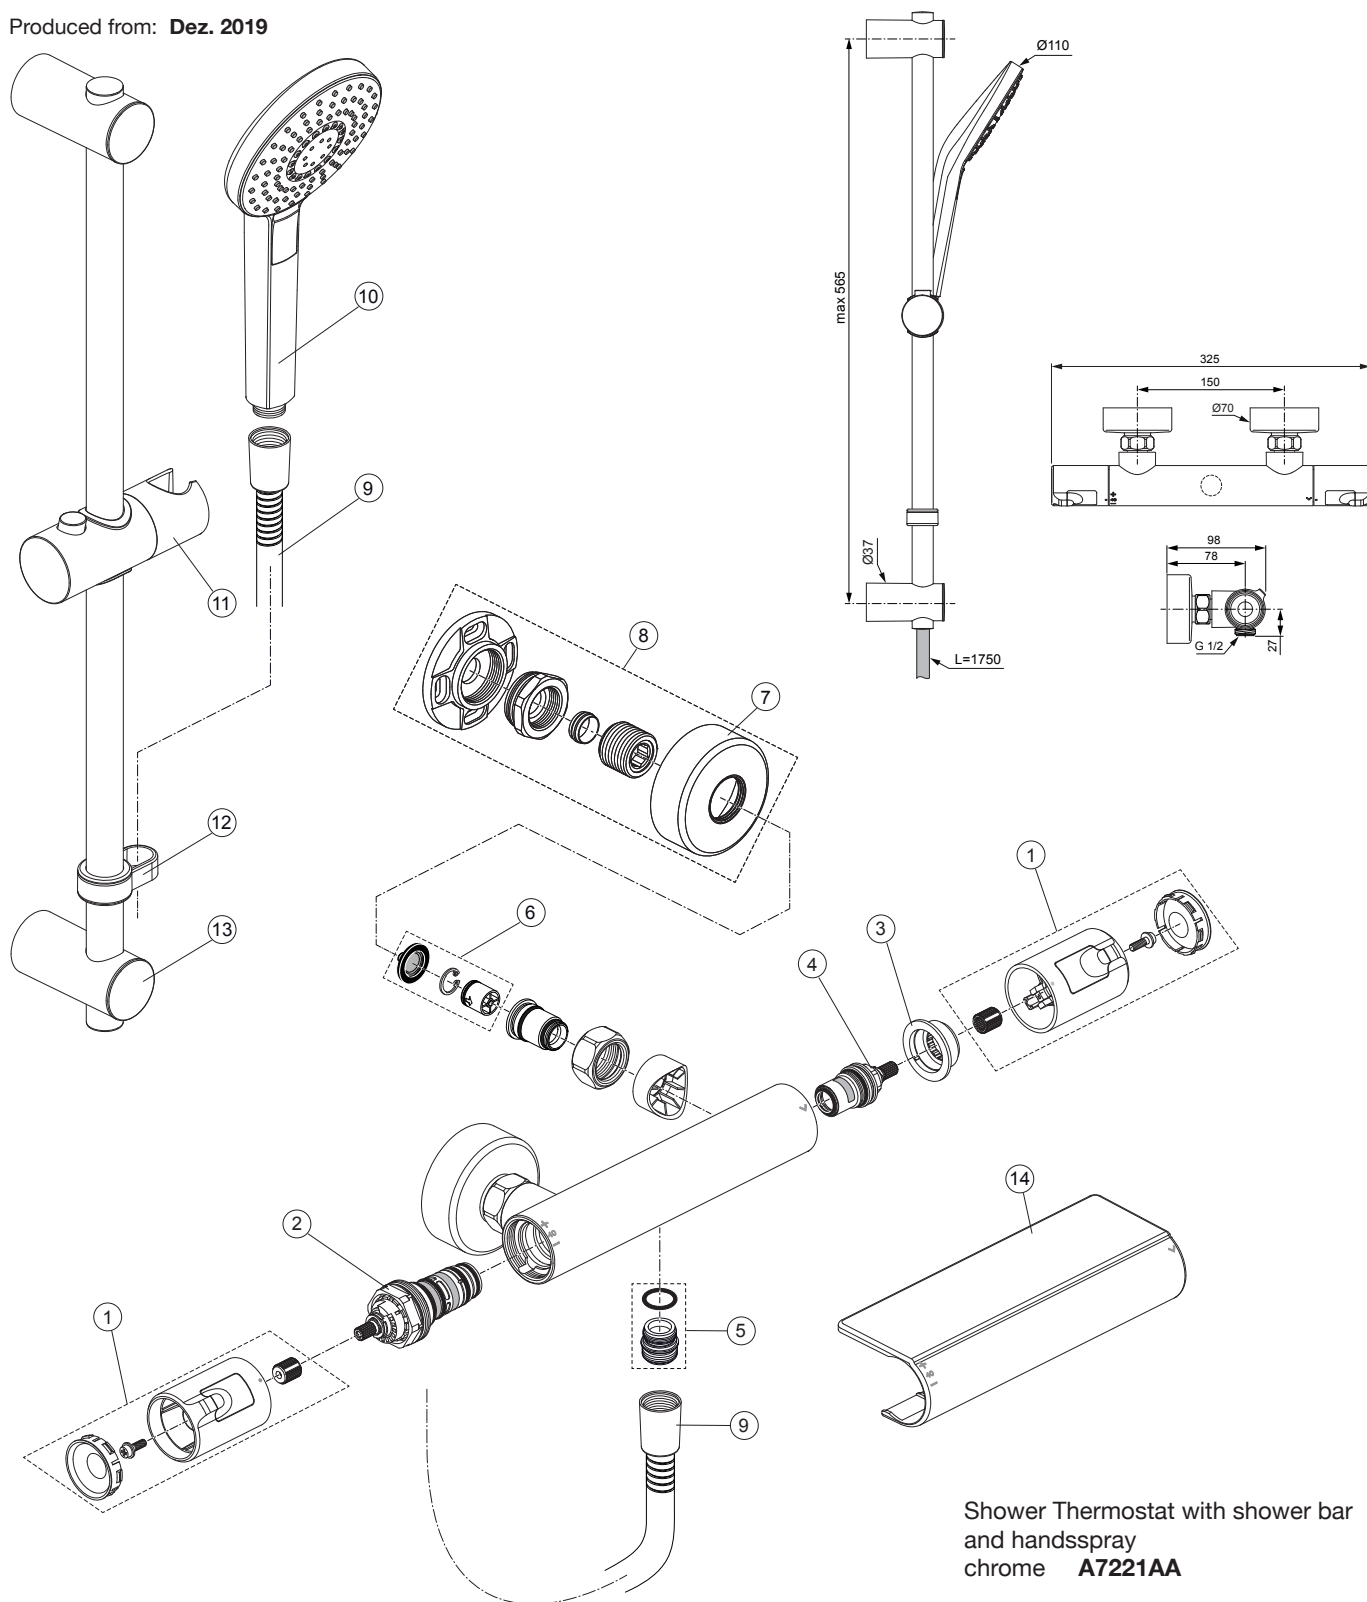

# Ceratherm T50 A7221 ..

Ideal Standard

Produced from: Dez. 2019

Shower Thermostat with shower bar and handspray  
chrome **A7221AA**

Pos.	Description	Part-Number	Qty.	Pos.	Description	Part-Number	Qty.
1	Handle cpl.	<b>A 861 382 AA</b>	1 Set	12	Hose ring	<b>B 1363 AA</b>	1 pcs
2	Thermostatic Cartridge cpl.	<b>A 861 371 NU</b>	1 pcs	13	Wall fixation complete	<b>B 960 972 AA</b>	2 pcs
3	Stopring	<b>A 861 373 NU</b>	1 pcs	14	Wrap over shelf	<b>A 7215 AA</b>	1 pcs
4	Cartridge G1/2 180° cpl.	<b>A 861 245 NU*</b>	1 Set				
5	Nipple G1/2 outside cpl.	<b>A 861 374 NU</b>	1 Set				
6	Non-return valve	<b>A 861 372 NU</b>	1 Set				
7	Escutcheon	<b>B 960 242 AA</b>	1 pcs				
8	Shower bracket (connect.)	<b>B 961 042 AA</b>	2 pcs				
9	Shower hose 1750 mm	<b>A 4109 AA</b>	1 pcs				
10	Handspray Ø110-3F-8l/min	<b>B 2231 AA</b>	1 pcs				
11	Slider & holder f. handshr.	<b>B 960 976 AA</b>	1 pcs				

\*Universal set (not all parts needed)