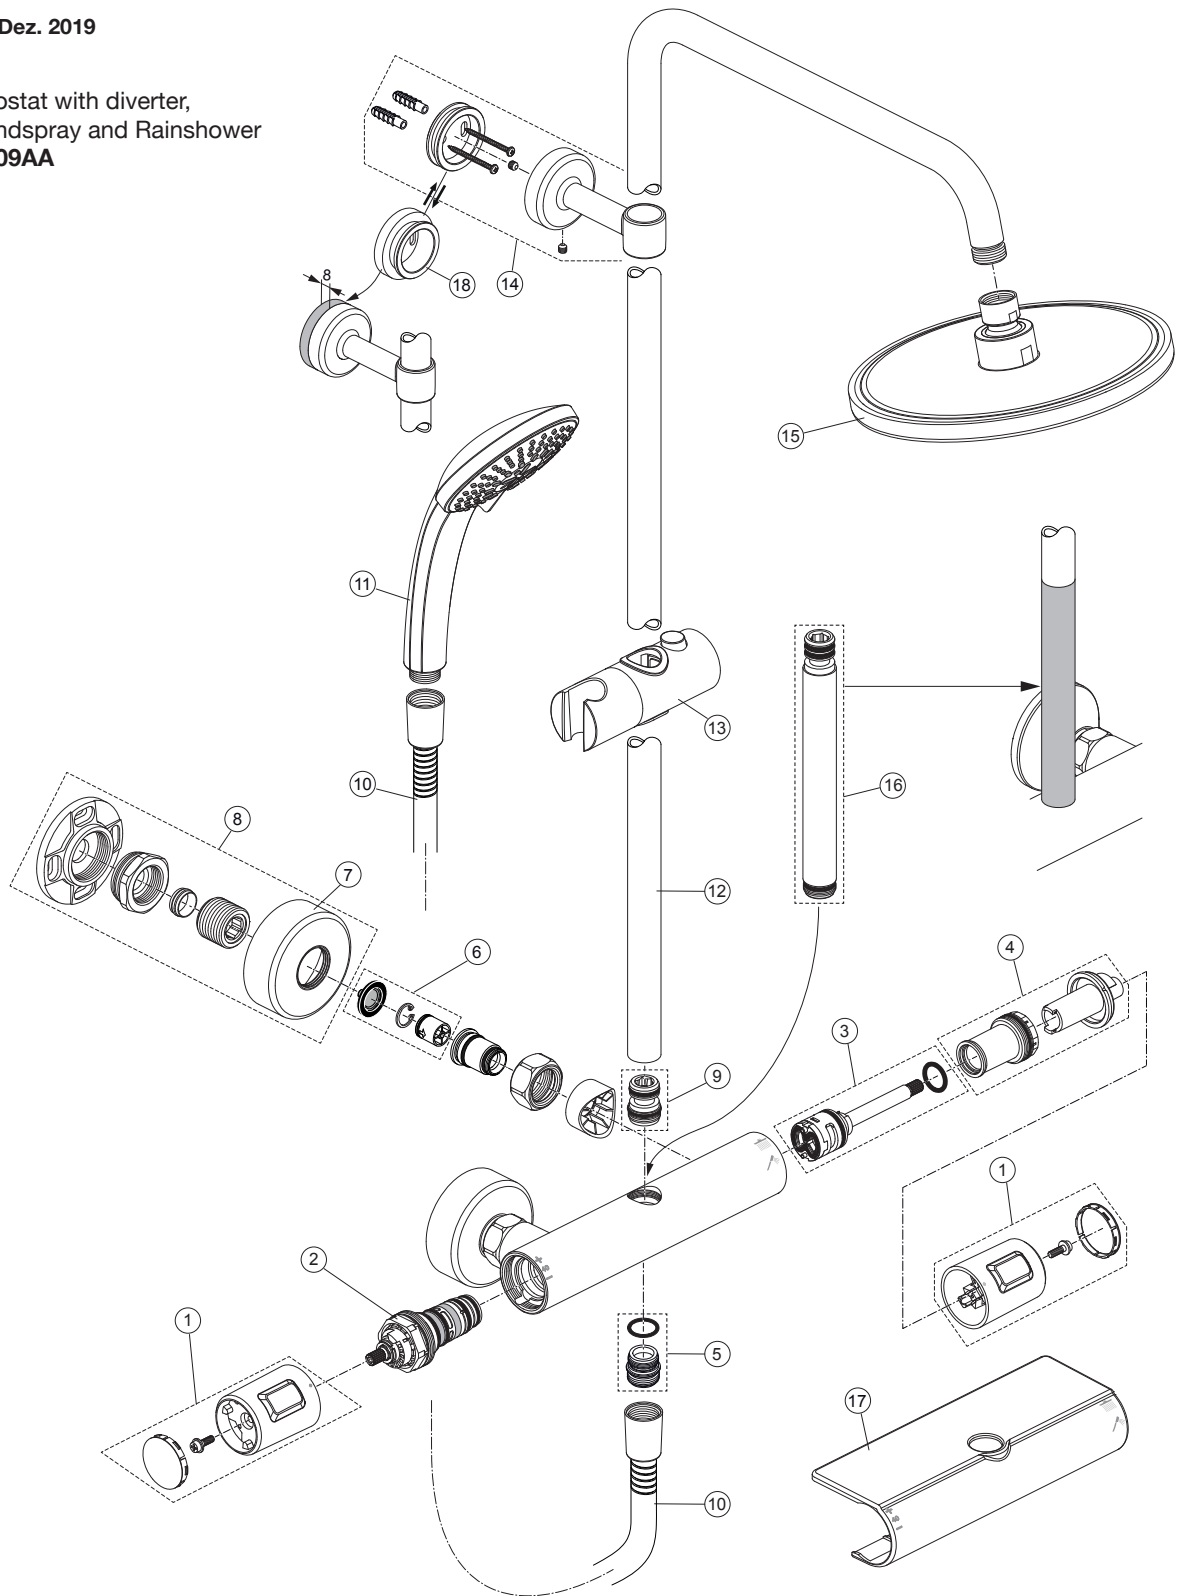

Produced from: Dez. 2019

Shower Thermostat with diverter,
shower bar, handspray and Rainshower
chrome **A7209AA**

Pos.	Description	Part-Number	Qty.	Pos.	Description	Part-Number	Qty.
1	Handle cpl.	A 861 370 AA	1 Set	12	Shower bar 1100 mm	A 861 377 AA	1 pcs
2	Thermostatic Cartridge cpl.	A 861 371 NU	1 pcs	13	Shower bar 1000 mm	A 861 330 AA	1 pcs
3	Stop valve with diverter	A 861 375 NU	1 Set	14	Slider & holder f. handshr.	B 960 976 AA	1 Set
4	Thread ring + stopring cpl.	A 861 376 NU	1 Set	15	Wall fixation complete	A 861 331 AA	1 pcs
5	Nipple G1/2 outside cpl.	A 861 374 NU	1 Set	16	Headshower Ø200	A 861 378 AA	1 pcs
6	Non-return valve	A 861 372 NU	1 Set	17	Extension kit 150mm long	A 861 379 AA	1 Set
7	Escutcheon	B 960 242 AA	1 pcs	18	Extension kit 300mm long	A 861 380 AA	1 Set
8	Shower bracket (connect.)	B 961 042 AA	1 Set	17	Warp over shelf	A 861 383 AA	1 pcs
9	Connection nipple cpl.	A 861 385 NU	1 Set	18	Fixing plate extension 8mm	A 861 508 AA	1 pcs
10	Shower hose 1600 mm	A 3330 AA	1 pcs				
11	Handspray Ø100-3F-8l/min	B 9403 AA	1 pcs				