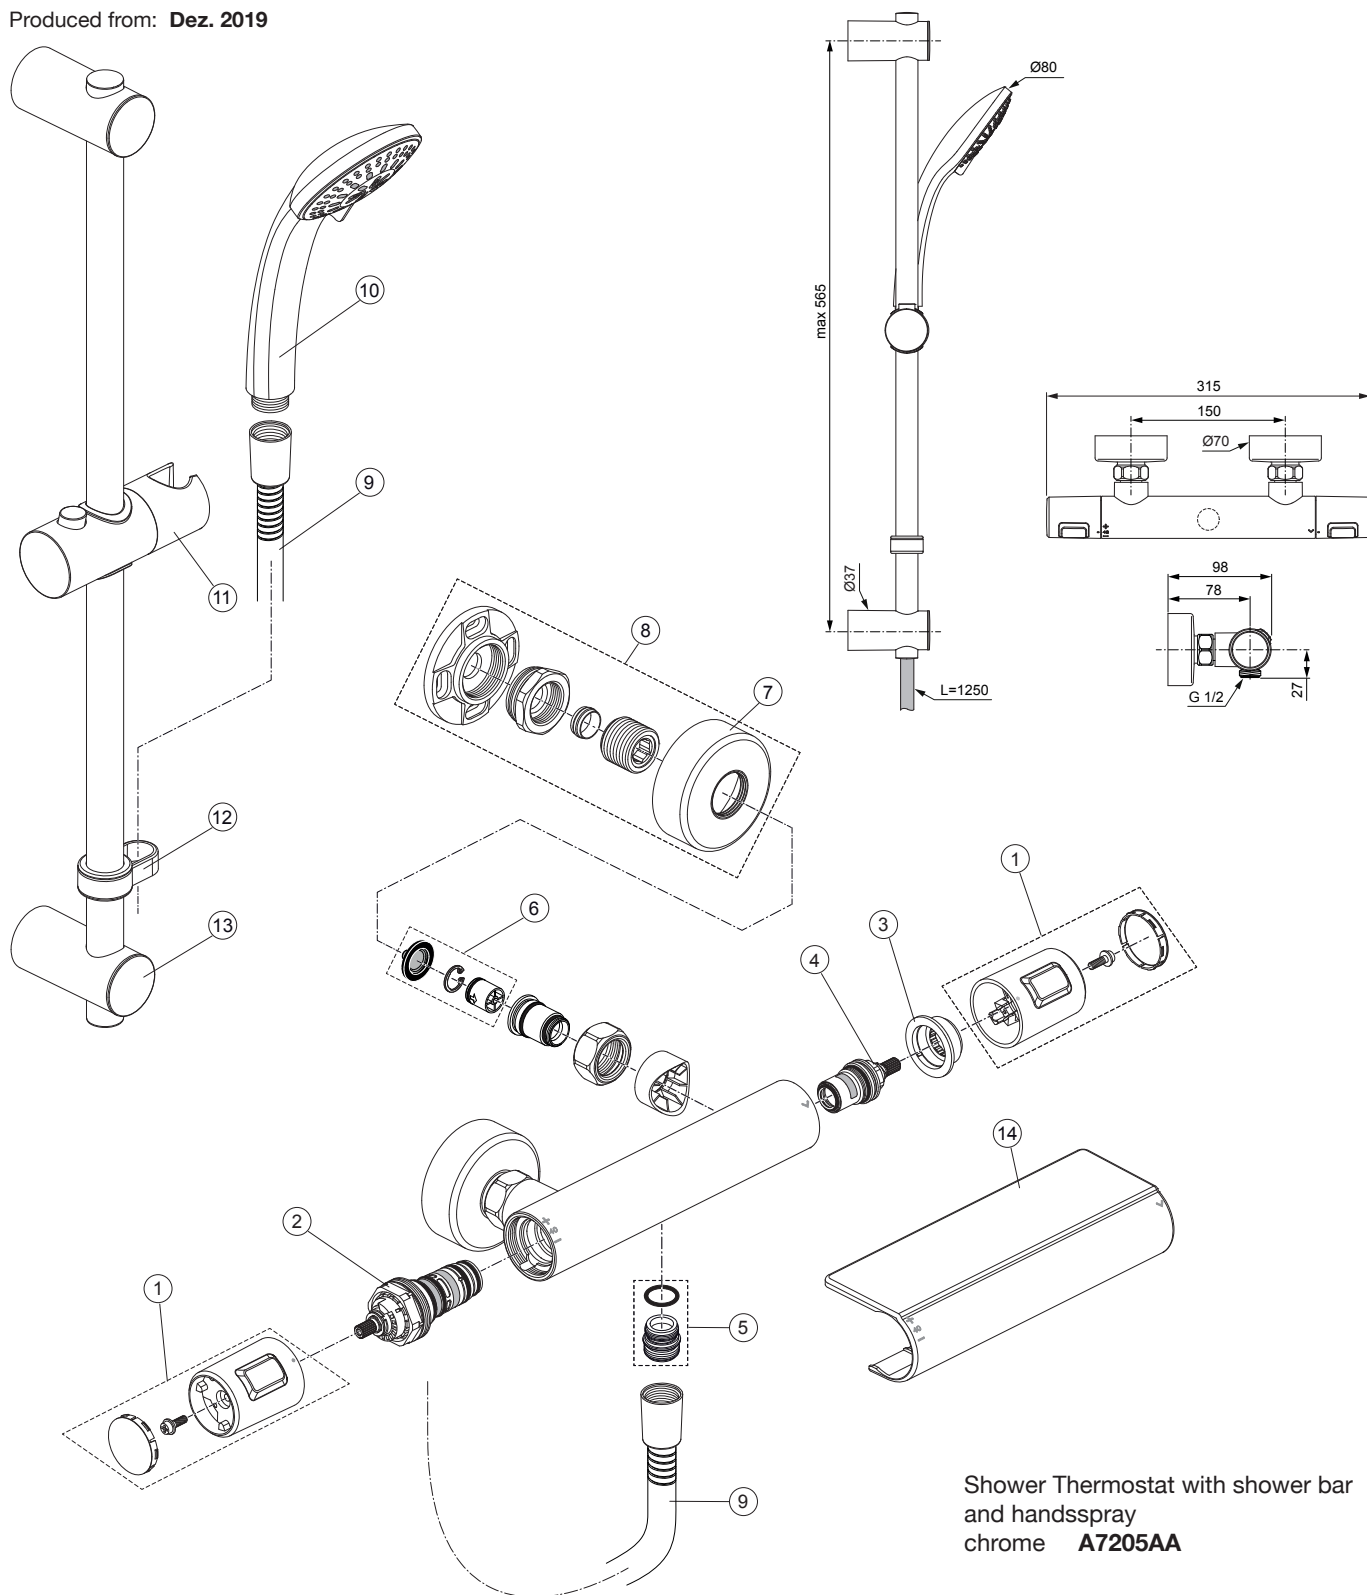

Ceratherm T25 A7205 ..

Ideal Standard

Produced from: Dez. 2019

Shower Thermostat with shower bar and handsspray chrome **A7205AA**

Pos.	Description	Part-Number	Qty.	Pos.	Description	Part-Number	Qty.
1	Handle cpl.	A 861 370 AA	1 Set	12	Hose ring	B 1363 AA	1 pcs
2	Thermostatic Cartridge cpl.	A 861 371 NU	1 pcs	13	Wall fixation complete	B 960 972 AA	2 pcs
3	Stopring	A 861 373 NU	1 pcs	14	Warp over shelf	A 7215 AA	1 pcs
4	Cartridge G1/2 180° cpl.	A 861 245 NU*	1 Set				
5	Nipple G1/2 outside cpl.	A 861 374 NU	1 Set				
6	Non-return valve	A 861 372 NU	1 Set				
7	Escutcheon	B 960 242 AA	1 pcs				
8	Shower bracket (connect.)	B 961 042 AA	2 pcs				
9	Shower hose 1250 mm	A 3306 AA	1 pcs				
10	Handspray 3Func. Ø80	B 9401 AA	1 pcs				
11	Slider & holder f. handshr.	B 960 976 AA	1 pcs				

*Universal set (not all parts needed)