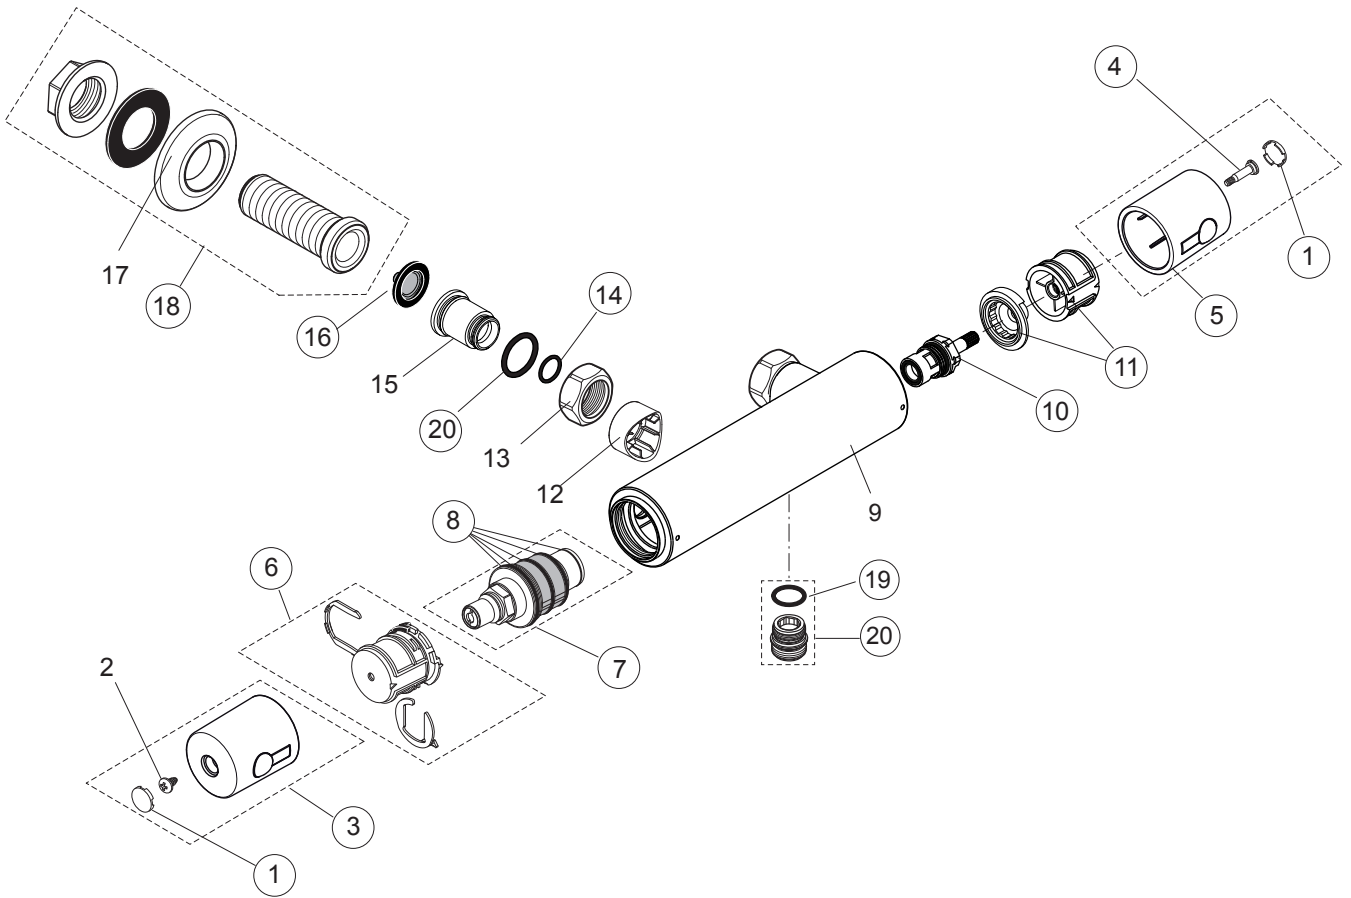

Produced from: Jun. 2017

Shower Thermostat
chrome **A6935AA**

Pos.	Description	Part-Number	Qty.	Pos.	Description	Part-Number	Qty.
1	Cap for handle	A 962 361 LJ	1 Set	15	Seat M17 x 1 left thread		
2	Screw Ejot PT KB50x10			16	Strainer (screen)	A 962 595 NU	2 pcs
3	Handle for Temperature	A 861 005 AA	1 Set	17	Escutcheon	A 960 914 AA	1 pcs
4	Screw M4 L=23,5	A 962 998 NU	2 pcs	18	S-Connector complete	A 960 975 AA	2 pcs
5	Handle for Volume control	A 861 006 AA	1 Set	19	O - ring Ø 17 x 2	A 961 810 NU	2 pcs
6	Temp. adjustment compl.	A 963 427 NU	1 Set	20	Nipple complete	A 963 651 NU	1 Set
7	Thermostatic Cartridge	A 962 229 NU	1 pcs				
8	Repair-Set Cartridge	A 962 230 NU	1 Set				
9	Body for Shower						
10	Headwork (Cartridge)	A 963 400 NU	1 pcs				
11	Handle insert + stopring	A 963 432 NU	1 Set				
12	Escutcheon						
13	Coupling nut G3/4 - SW30						
14	O - Ring Ø 14 x 1,78	A 962 605 NU	2 pcs				

* Universal-Set (not all parts needed)