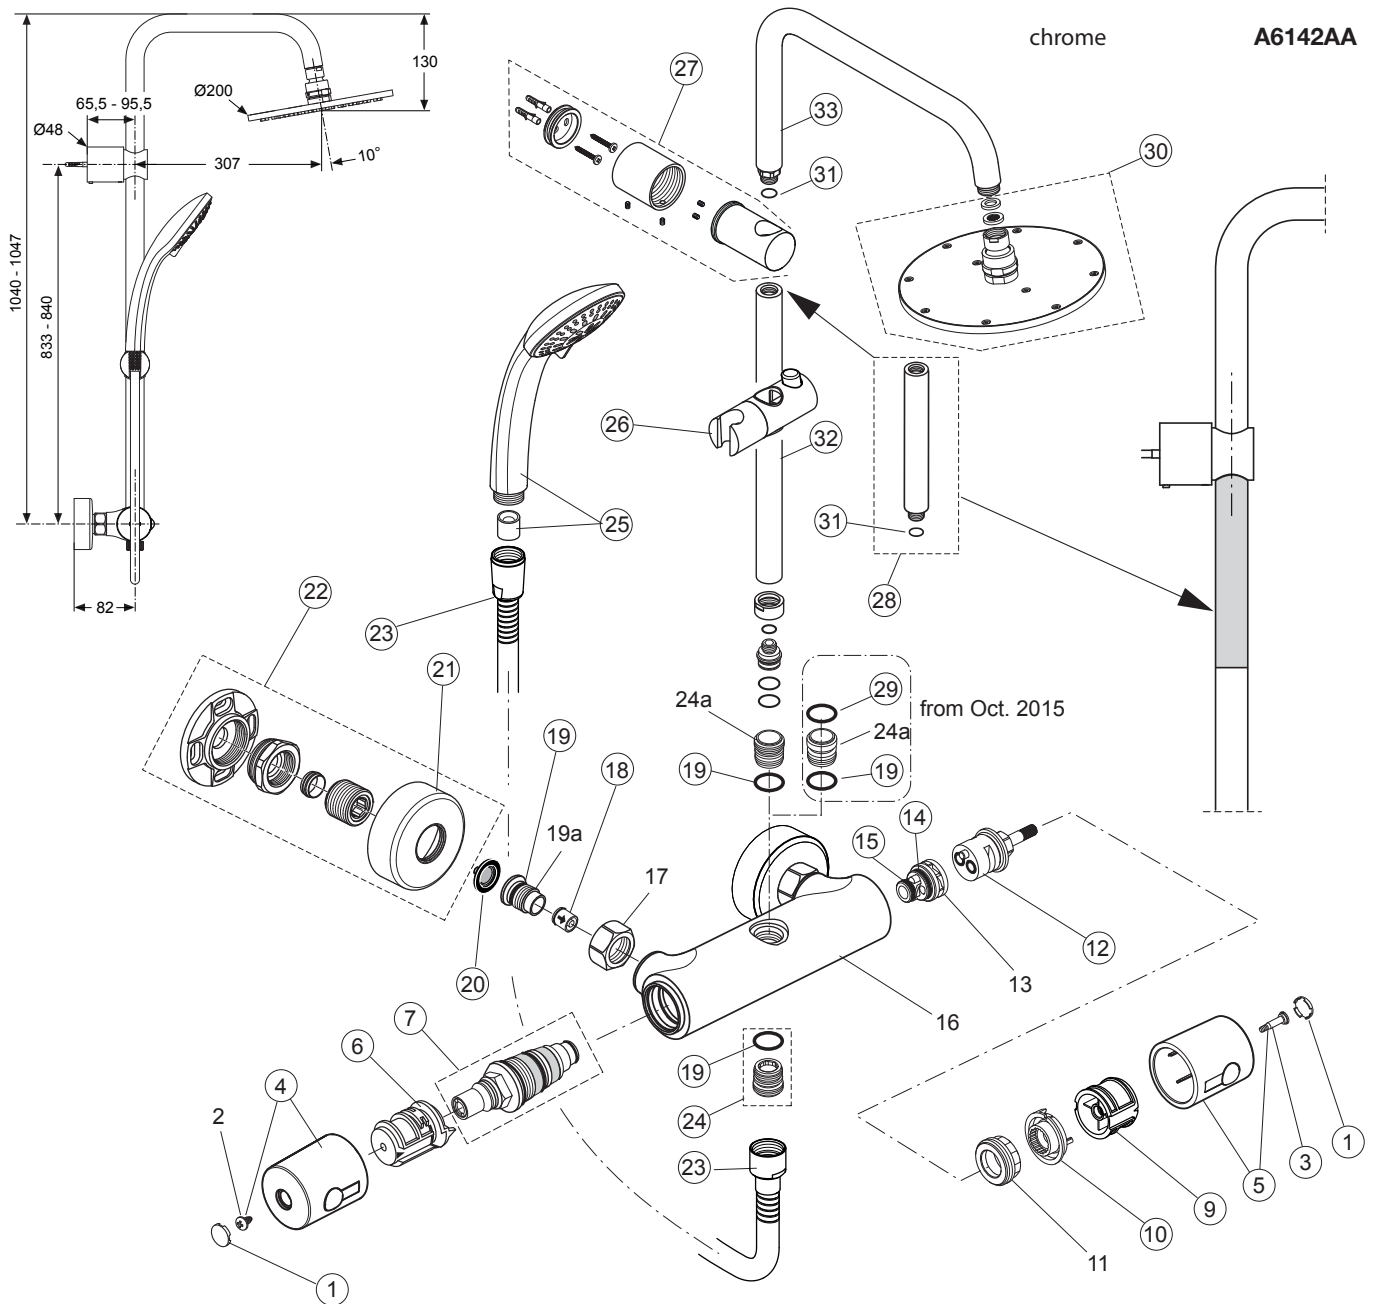

ALTO ECOTHERM A6142..

Produced from: **Sept. 2013**

Shower Thermostat with diverter,
slide bar + handspray

chrome

A6142AA

Pos.	Description	Part-Number	Qty.	Pos.	Description	Part-Number	Qty.
1	Cap for handle	A 962 361 LJ	1 pcs	20	Strainer (screen)	A 962 595 NU	2 pcs
2	Screw Ejot PT KB50x10			21	Escutcheon	B 960 242 AA	1 pcs
3	Screw M4 L=23,5	A 962 998 NU	2 pcs	22	Shower bracket (connect.)	B 961 042 AA	2 pcs
4	Handle for Temperature	A 962 232 AA	1 pcs	23	Flex. hose G1/2 x 1350mm	A 1516 AA	1 pcs
5	Handle for Volume control	A 962 233 AA	1 pcs	24	Nipple G1/2 outside compl.	A 963 651 NU	1 pcs
6	Temp. adjustment compl.	A 963 427 NU*	1 Set	24a	Connector nipple shower bar		
7	Thermostatic Cartridge	A 962 229 NU	1 pcs	25	Handspray Ø80-3F-8l/min	B 9401 AA	1 pcs
9	Handle insert (Set)	A 963 432 NU	1 Set		Flow limiter - in hand spray contained		
10	Volume control stop ring	A 962 563 NU	1 pcs	26	Slider & holder f. handshr.	A 860 807 AA	1 pcs
11	Thread ring M34 x 1,5			27	Wall fixation complete	F 960 891 AA	1 pcs
12	Stop valve with diverter	A 962 568 NU	1 pcs	28	Extension kit 150mm long	A 860 873 AA	1 pcs
13	Manifold diverter			29	O - Ring Ø 18,6 x 2,6	A 860 933 NU**	1 pcs
14	O - ring Ø 18,77 x 1,78	A 962 529 NU	1 pcs	30	Headshower Ø200	B 9442 AA	1 pcs
15	O - ring Ø 12,42 x 1,78	A 961 332 NU	2 pcs	31	O - ring Ø 13 x 1,5	A 961 330 AA	1 pcs
16	Body for Shower			32	Shower bar (until Oct. 2015)	F 961 140 AA	1 pcs
17	Coupling nut G3/4				Shower bar (from Nov. 2015)	A 861 143 AA	1 pcs
18	Non-return valve DW15	A 962 594 NU	2 pcs	33	Pipe (bend)	F 961 146 AA	1 pcs
19	O - ring Ø 17 x 2	A 961 810 NU	2 pcs				
19a	Seat M20x1 left thread						

* Universal-Set / **since Oct. 2015