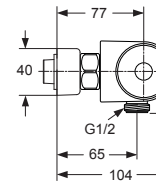

Produced from: March 2010

Bath/Shower Thermostat chrome **A4899AA**

Shower Thermostat chrome **A4740AA**

Pos.	Description	Part-Number	Qty.	Pos.	Description	Part-Number	Qty.
1	Cap for handle	A 962 361 LJ	1 Set	17	O - ring Ø 17 x 2	A 961 810 NU	2 pcs
2	Screw Ejot PT KB50x10			18	Seat M20 x 1 left thread		
3	Handle for Temperature	A 962 232 AA	1 pcs	19	Fibre / Filter Ø24x15x2,4	A 962 595 NU	2 pcs
4	Screw M4 L=23,5	A 962 998 NU	2 pcs	20	Connector G3/4		
5	Handle for Volume control	A 962 233 AA	1 pcs	21	Shroud f. wall mounted kit	B 960 722 AA	2 pcs
6	Temp. adjustment compl.	A 963 427 NU	1 Set	22	Compression ring		
7	Therm. Cartridge Bath	A 962 229 NU	1 pcs	23	Brass wall plate		
	Therm. Cartridge Shower	F 961 044 NU	1 pcs	24	Gasket	B 960 721 NU	1 pcs
8	Repair-Set Cartridge	A 962 230 NU	1 Set	25	Nipple G1/2 for shower		
9	Body for Bath/shower & Shower			26	Nipple for spout		
10	Handle insert + stopring	A 963 432 NU	1 Set	27	Seal plate		
11	Headwork (Cartridge)	A 963 400 NU	1 pcs	28	O - ring Ø 6 x 1,5		
12	Cover for B/S&Shr 150mm	A 962 223 AA	1 pcs	29	Cylindrical screw M6x12 DIN6912		
13	Back plate (frame)			30	Aerator M24x1 -D-	A 960 537 AA	1 pcs
14	Ring (Clip)			31	Spout complete	A 4512AA	1 pcs
15	Coupling nut G3/4 - SW30			32	Diverter complete	A 963 336 AA	1 pcs
16	Non-return valve DW15	A 962 594 NU	2 pcs				