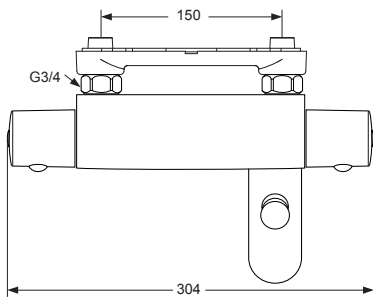

Produced from: March 2010

Bath/Shower Thermostat chrome **A4899AA**

Shower Thermostat chrome **A4740AA**

Pos.	Description	Part-Number	Qty.	Pos.	Description	Part-Number	Qty.
1	Cap for handle	A 962 361 LJ	1 Set	17	O - ring Ø 17 x 2	A 961 810 NU	2 pcs
2	Screw Ejot PT KB50x10			18	Seat M20 x 1 left thread		
3	Handle for Temperature	A 962 232 AA	1 pcs	19	Fibre / Filter Ø24x15x2,4	A 962 595 NU	2 pcs
4	Screw M4 L=23,5	A 962 998 NU	2 pcs	20	Connector G3/4		
5	Handle for Volume control	A 962 233 AA	1 pcs	21	Shroud f. wall mounted kit	B 960 722 AA	2 pcs
6	Temp. adjustment compl.	A 963 427 NU	1 Set	22	Compression ring		
7	Therm. Cartridge Bath	A 962 229 NU	1 pcs	23	Brass wall plate		
	Therm. Cartridge Shower	F 961 044 NU	1 pcs	24	Gasket	B 960 721 NU	1 pcs
8	Repair-Set Cartridge	A 962 230 NU	1 Set	25	Nipple G1/2 for shower		
9	Body for Bath/shower & Shower			26	Nipple for spout		
10	Handle insert + stopring	A 963 432 NU	1 Set	27	Seal plate		
11	Headwork (Cartridge)	A 963 400 NU	1 pcs	28	O - ring Ø 6 x 1,5		
12	Cover for B/S&Shr 150mm	A 962 223 AA	1 pcs	29	Cylindrical screw M6x12 DIN6912		
13	Back plate (frame)			30	Aerator M24x1 -D-	A 960 537 AA	1 pcs
14	Ring (Clip)			31	Spout complete	A 4512AA	1 pcs
15	Coupling nut G3/4 - SW30			32	Diverter complete	A 963 336 AA	1 pcs
16	Non-return valve DW15	A 962 594 NU	2 pcs				