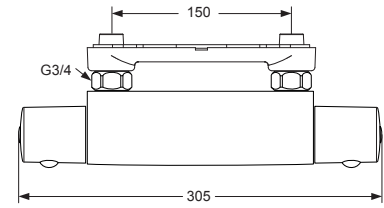

Produced from: March 2010

Bath/Shower Thermostat chrome **A4899AA**

Shower Thermostat chrome **A4740AA**

Pos.	Description	Part-Number	Qty.	Pos.	Description	Part-Number	Qty.
1	Cap for handle	A 962 361 LJ	1 Set	17	O - ring Ø 17 x 2	A 961 810 NU	2 pcs
2	Screw Ejot PT KB50x10			18	Seat M20 x 1 left thread		
3	Handle for Temperature	A 962 232 AA	1 pcs	19	Fibre / Filter Ø24x15x2,4	A 962 595 NU	2 pcs
4	Screw M4 L=23,5	A 962 998 NU	2 pcs	20	Connector G3/4		
5	Handle for Volume control	A 962 233 AA	1 pcs	21	Shroud f. wall mounted kit	B 960 722 AA	2 pcs
6	Temp. adjustment compl.	A 963 427 NU	1 Set	22	Compression ring		
7	Therm. Cartridge Bath	A 962 229 NU	1 pcs	23	Brass wall plate		
	Therm. Cartridge Shower	F 961 044 NU	1 pcs	24	Gasket	B 960 721 NU	1 pcs
8	Repair-Set Cartridge	A 962 230 NU	1 Set	25	Nipple G1/2 for shower		
9	Body for Bath/shower & Shower			26	Nipple for spout		
10	Handle insert + stopring	A 963 432 NU	1 Set	27	Seal plate		
11	Headwork (Cartridge)	A 963 400 NU	1 pcs	28	O - ring Ø 6 x 1,5		
12	Cover for B/S&Shr 150mm	A 962 223 AA	1 pcs	29	Cylindrical screw M6x12 DIN6912		
13	Back plate (frame)			30	Aerator M24x1 -D-	A 960 537 AA	1 pcs
14	Ring (Clip)			31	Spout complete	A 4512AA	1 pcs
15	Coupling nut G3/4 - SW30			32	Diverter complete	A 963 336 AA	1 pcs
16	Non-return valve DW15	A 962 594 NU	2 pcs				