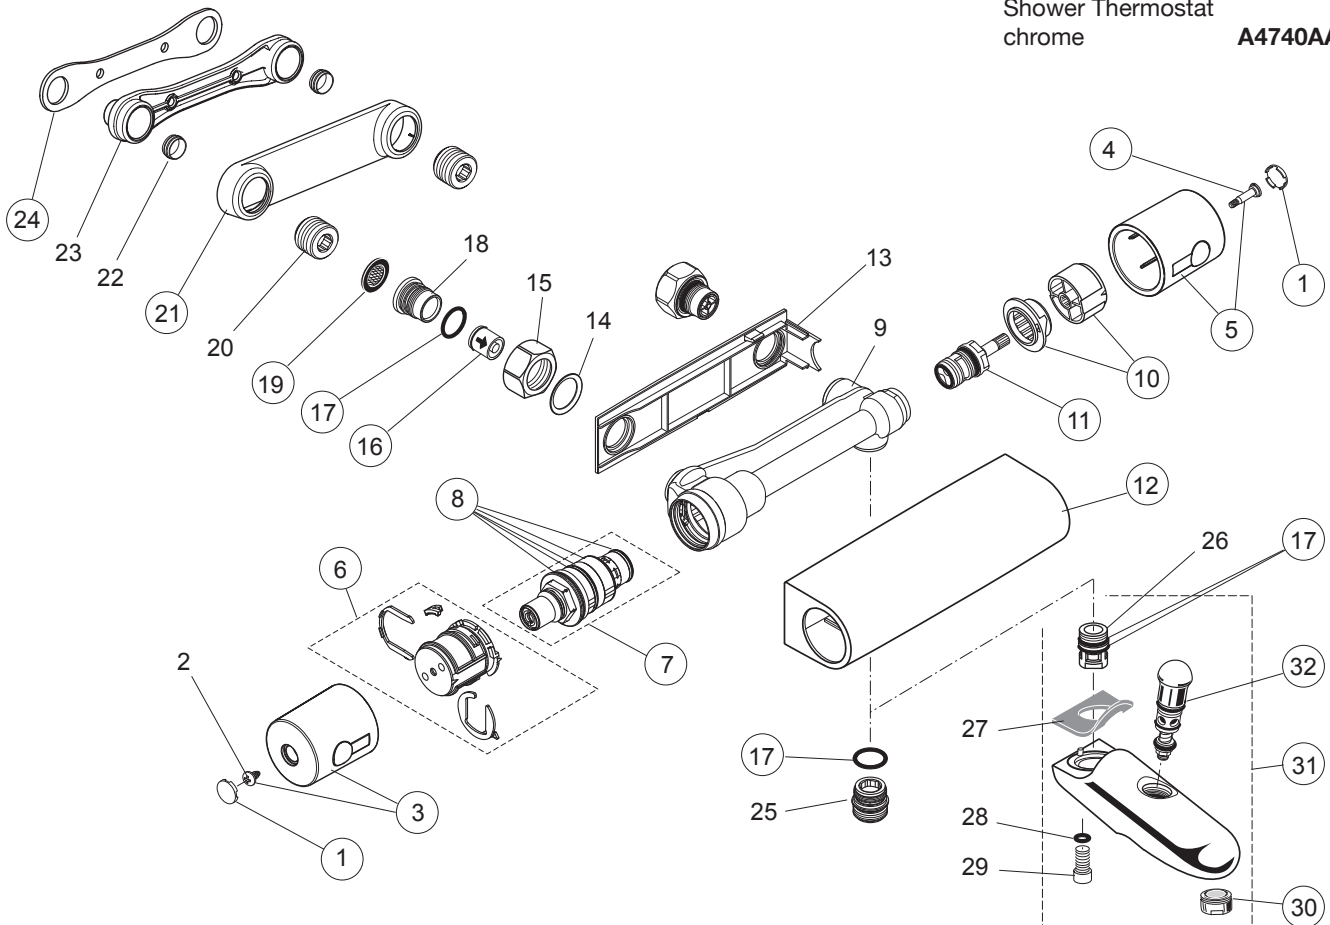

Produced from: March 2010

Bath/Shower Thermostat chrome **A4899AA**

Shower Thermostat chrome **A4740AA**

Pos.	Description	Part-Number	Qty.	Pos.	Description	Part-Number	Qty.
1	Cap for handle	A 962 361 LJ	1 Set	17	O - ring Ø 17 x 2	A 961 810 NU	2 pcs
2	Screw Ejot PT KB50x10			18	Seat M20 x 1 left thread		
3	Handle for Temperature	A 962 232 AA	1 pcs	19	Fibre / Filter Ø24x15x2,4	A 962 595 NU	2 pcs
4	Screw M4 L=23,5	A 962 998 NU	2 pcs	20	Connector G3/4		
5	Handle for Volume control	A 962 233 AA	1 pcs	21	Shroud f. wall mounted kit	B 960 722 AA	2 pcs
6	Temp. adjustment compl.	A 963 427 NU	1 Set	22	Compression ring		
7	Therm. Cartridge Bath	A 962 229 NU	1 pcs	23	Brass wall plate		
	Therm. Cartridge Shower	F 961 044 NU	1 pcs	24	Gasket	B 960 721 NU	1 pcs
8	Repair-Set Cartridge	A 962 230 NU	1 Set	25	Nipple G1/2 for shower		
9	Body for Bath/shower & Shower			26	Nipple for spout		
10	Handle insert + stopring	A 963 432 NU	1 Set	27	Seal plate		
11	Headwork (Cartridge)	A 963 400 NU	1 pcs	28	O - ring Ø 6 x 1,5		
12	Cover for B/S&Shr 150mm	A 962 223 AA	1 pcs	29	Cylindrical screw M6x12 DIN6912		
13	Back plate (frame)			30	Aerator M24x1 -D-	A 960 537 AA	1 pcs
14	Ring (Clip)			31	Spout complete	A 4512AA	1 pcs
15	Coupling nut G3/4 - SW30			32	Diverter complete	A 963 336 AA	1 pcs
16	Non-return valve DW15	A 962 594 NU	2 pcs				