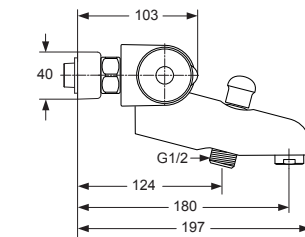

Produced from: March 2010

Bath/Shower Thermostat chrome **A4899AA**

Shower Thermostat chrome **A4740AA**

Pos.	Description	Part-Number	Qty.	Pos.	Description	Part-Number	Qty.
1	Cap for handle	A 962 361 LJ	1 Set	17	O - ring Ø 17 x 2	A 961 810 NU	2 pcs
2	Screw Ejot PT KB50x10			18	Seat M20 x 1 left thread		
3	Handle for Temperature	A 962 232 AA	1 pcs	19	Fibre / Filter Ø24x15x2,4	A 962 595 NU	2 pcs
4	Screw M4 L=23,5	A 962 998 NU	2 pcs	20	Connector G3/4		
5	Handle for Volume control	A 962 233 AA	1 pcs	21	Shroud f. wall mounted kit	B 960 722 AA	2 pcs
6	Temp. adjustment compl.	A 963 427 NU	1 Set	22	Compression ring		
7	Therm. Cartridge Bath	A 962 229 NU	1 pcs	23	Brass wall plate		
	Therm. Cartridge Shower	F 961 044 NU	1 pcs	24	Gasket	B 960 721 NU	1 pcs
8	Repair-Set Cartridge	A 962 230 NU	1 Set	25	Nipple G1/2 for shower		
9	Body for Bath/shower & Shower			26	Nipple for spout		
10	Handle insert + stopring	A 963 432 NU	1 Set	27	Seal plate		
11	Headwork (Cartridge)	A 963 400 NU	1 pcs	28	O - ring Ø 6 x 1,5		
12	Cover for B/S&Shr 150mm	A 962 223 AA	1 pcs	29	Cylindrical screw M6x12 DIN6912		
13	Back plate (frame)			30	Aerator M24x1 -D-	A 960 537 AA	1 pcs
14	Ring (Clip)			31	Spout complete	A 4512AA	1 pcs
15	Coupling nut G3/4 - SW30			32	Diverter complete	A 963 336 AA	1 pcs
16	Non-return valve DW15	A 962 594 NU	2 pcs				